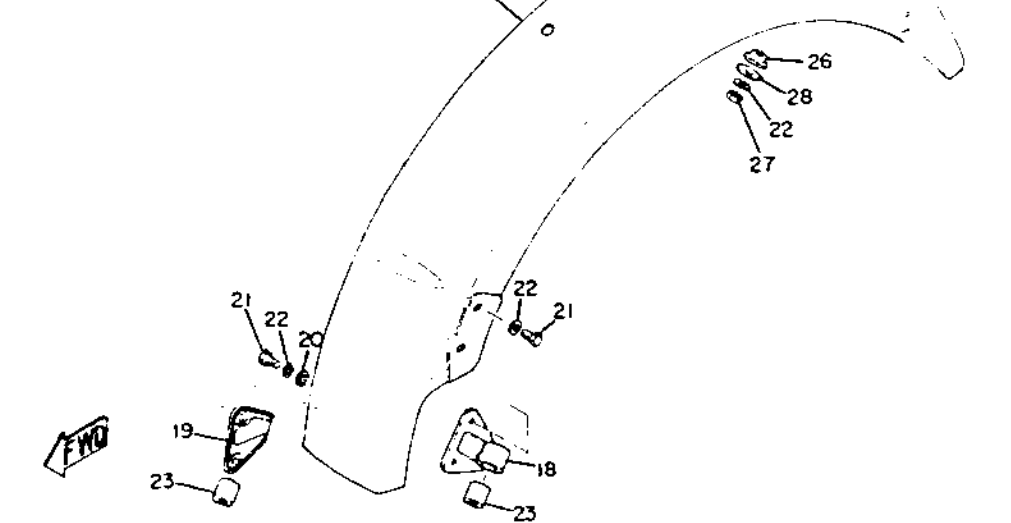

ALTERNATE PARTS

Ref. No.	Part Number	Description	XS	XS
			1	1B
1	256-21511-00-93	FENDER, front	1	1
2	256-21512-00-00	BRACKET, front fender	1	1
3	256-21513-00-00	STAY, front fender	2	2
4	90480-13163-00	DAMPER, fender mount (256-21541-00)	8	8
5	90387-07389-00	COLLAR, fender mount (256-21544-00)	8	8
6	90209-06026-00	WASHER, special (256-21515-00)	4	4
7	90201-06058-00	WASHER, special (6.2-18-1.6) (101-24187-00)	4	4
8	97303-06018-00	BOLT	8	8
9	95303-06600-00	NUT	8	8
10	92903-06100-00	WASHER, spring	10	10
11	97321-08012-00	BOLT (97101-08012)	4	4
12	92903-08100-00	WASHER, spring	4	4
13	92501-06008-00	SCREW, pan head	2	2
14	174-21518-00-93	HOLDER, wire	1	1
15	95303-06600-00	NUT	1	1
16	92903-06100-00	WASHER, spring	1	1
17	256-21611-00-93	FENDER, rear	1	1
18	256-21613-00-00	STAY, fender 1	1	1
19	256-21614-00-00	STAY, fender 2	1	1
20	90201-06058-00	WASHER, special (6.2-18-1.6) (101-24187-00)	2	2
21	97313-06012-00	BOLT (97323-06012)	4	4
22	92903-06100-00	WASHER, spring	5	5
23	255-21638-00-00	DAMPER 1	4	4
24	256-21645-00-00	STAY, fender 5	1	
	256-21645-01-00	STAY, fender 5		1
25	256-21639-00-00	DAMPER 2	1	1
26	256-21649-00-00	DAMPER 3	1	1
27	95303-06700-00	NUT	1	1
28	90201-06072-00	WASHER, special (6.5-23-2.0) (137-24187-00)	1	1