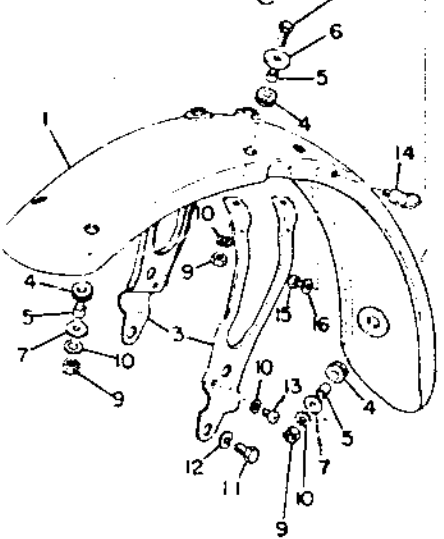

Ref. No.	Part Number	Description	XS	XS
			1	1B
1	256-21511-00-93	FENDER, front	1	1
2	256-21512-00-00	BRACKET, front fender	1	1
3	256-21513-00-00	STAY, front fender	2	2
4	90480-13163-00	DAMPER, fender mount (256-21541-00)	8	8
5	90387-07389-00	COLLAR, fender mount (256-21544-00)	8	8
6	90209-06026-00	WASHER, special (256-21515-00)	4	4
7	90201-06058-00	WASHER, special (6.2-18-1.6) (101-24187-00)	4	4
8	97303-06018-00	BOLT	8	8
9	95303-06600-00	NUT	8	8
10	92903-06100-00	WASHER, spring	10	10
11	97321-08012-00	BOLT (97101-08012)	4	4
12	92903-08100-00	WASHER, spring	4	4
13	92501-06008-00	SCREW, pan head	2	2
14	174-21518-00-93	HOLDER, wire	1	1
15	95303-06600-00	NUT	1	1
16	92903-06100-00	WASHER, spring	1	1
17	256-21611-00-93	FENDER, rear	1	1
18	256-21613-00-00	STAY, fender 1	1	1
19	256-21614-00-00	STAY, fender 2	1	1
20	90201-06058-00	WASHER, special (6.2-18-1.6) (101-24187-00)	2	2
21	97313-06012-00	BOLT (97323-06012)	4	4
22	92903-06100-00	WASHER, spring	5	5
23	255-21638-00-00	DAMPER 1	4	4
24	256-21645-00-00	STAY, fender 5	1	
	256-21645-01-00	STAY, fender 5		1
25	256-21639-00-00	DAMPER 2	1	1
26	256-21649-00-00	DAMPER 3	1	1
27	95303-06700-00	NUT	1	1
28	90201-06072-00	WASHER, special (6.5-23-2.0) (137-24187-00)	1	1