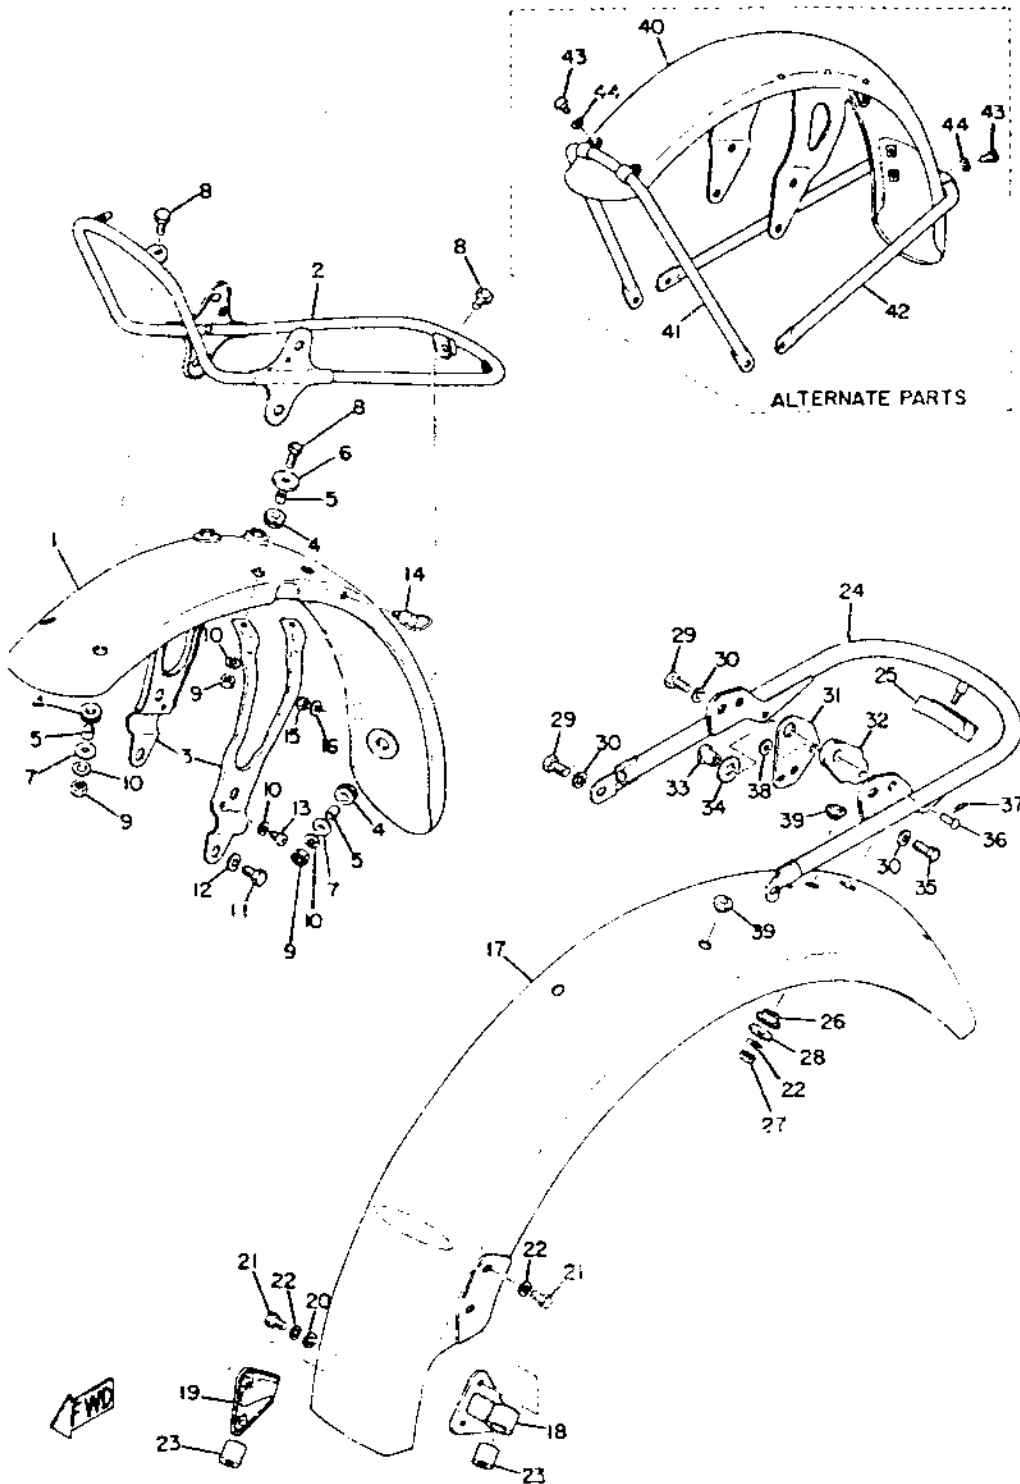

ALTERNATE PARTS

Ref. No.	Part Number	Description	XS	XS
			1	1B
1	256-21511-00-93	FENDER, front	1	1
2	256-21512-00-00	BRACKET, front fender	1	1
3	256-21513-00-00	STAY, front fender	2	2
4	90480-13163-00	DAMPER, fender mount (256-21541-00)	8	8
5	90387-07389-00	COLLAR, fender mount (256-21544-00)	8	8
6	90209-06026-00	WASHER, special (256-21515-00)	4	4
7	90201-06058-00	WASHER, special (6.2-18-1.6) (101-24187-00)	4	4
8	97303-06018-00	BOLT	8	8
9	95303-06600-00	NUT	8	8
10	92903-06100-00	WASHER, spring	10	10
11	97321-08012-00	BOLT (97101-08012)	4	4
12	92903-08100-00	WASHER, spring	4	4
13	92501-06008-00	SCREW, pan head	2	2
14	174-21518-00-93	HOLDER, wire	1	1
15	95303-06600-00	NUT	1	1
16	92903-06100-00	WASHER, spring	1	1
17	256-21611-00-93	FENDER, rear	1	1
18	256-21613-00-00	STAY, fender 1	1	1
19	256-21614-00-00	STAY, fender 2	1	1
20	90201-06058-00	WASHER, special (6.2-18-1.6) (101-24187-00)	2	2
21	97313-06012-00	BOLT (97323-06012)	4	4
22	92903-06100-00	WASHER, spring	5	5
23	255-21638-00-00	DAMPER 1	4	4
24	256-21645-00-00	STAY, fender 5	1	
	256-21645-01-00	STAY, fender 5		1
25	256-21639-00-00	DAMPER 2	1	1
26	256-21649-00-00	DAMPER 3	1	1
27	95303-06700-00	NUT	1	1
28	90201-06072-00	WASHER, special (6.5-23-2.0) (137-24187-00)	1	1