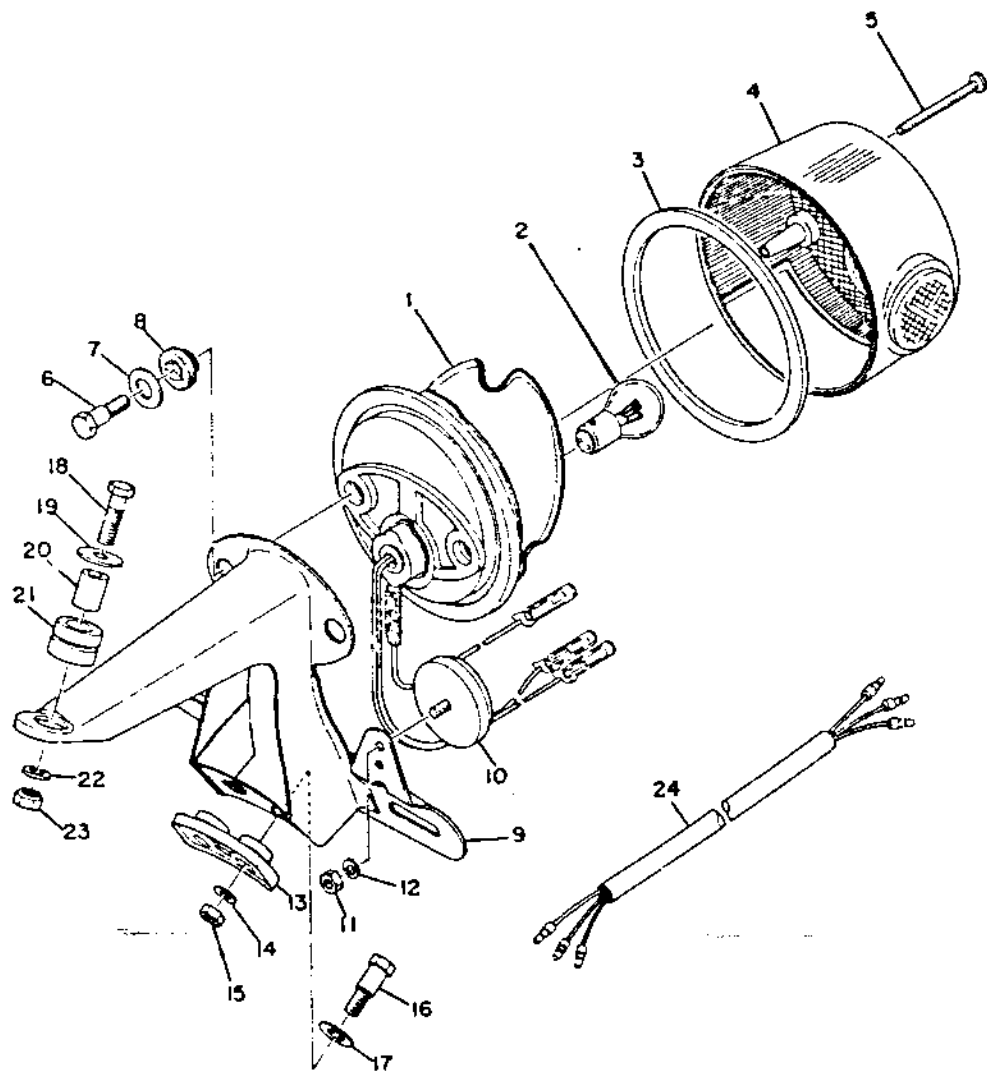

Ref. No.	Part Number	Description	XS	XS	XS	TX	RS
			1	1B	2	650	b
0-1	256-84710-61-00	TAIL LAMP UNIT ASS'Y				1	
	306-84710-60-00	TAIL LAMP UNIT ASS'Y					1
	366-84710-61-00	TAIL LAMP UNIT ASS'Y (366-84710-60)					1
1	275-84511-60-00	. BASE, tail lamp			1		
	306-84711-60-00	. BASE, tail lamp				1	
	366-84711-61-00	. BASE, tail lamp (366-84711-60)					1
2	256-84714-61-00	. BULB, tail lamp (12V-32/3CP)		1	1	1	
3	275-84523-60-00	. GASKET, tail lens		1	1	1	
4	275-84521-60-00	. LENS, tail lamp		1	1		
	341-84721-60-00	. LENS, tail lamp					1
5	275-84524-60-00	. SCREW, lens fitting		3	3		
	341-84724-60-00	. SCREW, lens fitting					3
6	275-84526-60-00	. SCREW		2	2	2	
7	2H7-84754-00-00	. WASHER, special		2	2	2	
8	275-84527-60-00	. DAMPER		2	2	2	
9	256-84751-61-93	. BRACKET, license		1	1		
	341-84751-61-93	BRACKET, license					1
10	278-85111-00-00	REFLECTOR		2	2		
	341-85111-60-00	REFLECTOR					2
11	95301-05600-00	NUT		2	2		
	95303-05600-00	NUT (95303-05600)					2
12	92903-05100-00	WASHER, spring		2	2	2	
13	214-84553-01-00	DAMPER		1	1	1	
14	92903-06100-00	WASHER, spring		3	3	3	
15	95301-06600-00	NUT		3	3	3	
16	90109-06017-00	BOLT, A (168-21738-00)		2	2	2	
17	92903-08200-00	WASHER, plain		2	2	2	
18	97303-06025-00	BOLT		1	1	1	
19	90209-06095-00	WASHER, leg shield (102-28323-00)		1	1	1	
20	90387-07379-00	COLLAR, fender mount (214-21633-00)		1	1	1	

FWD

HEADLIGHT/TAILLIGHT RATINGS	12V 50/40W	12V 8/23W
-----------------------------	------------	-----------

Ref. No.	Parts No.	Description	XS1/XS1B/XS2/TX650		
21	90480-14102-00	DAMPER, battery box (214-21717-00)	1	1	1
22	92903-06100-00	WASHER, spring	1	1	1
23	95301-06600-00	NUT	1	1	1
24	251-84517-60-00	CORD, tail lamp	1	1	1
25	341-84722-60-00	WASHER, special			3

HEADLIGHT/TAILLIGHT RATINGS	12V 50/40W	12V 8/23W
-----------------------------	------------	-----------