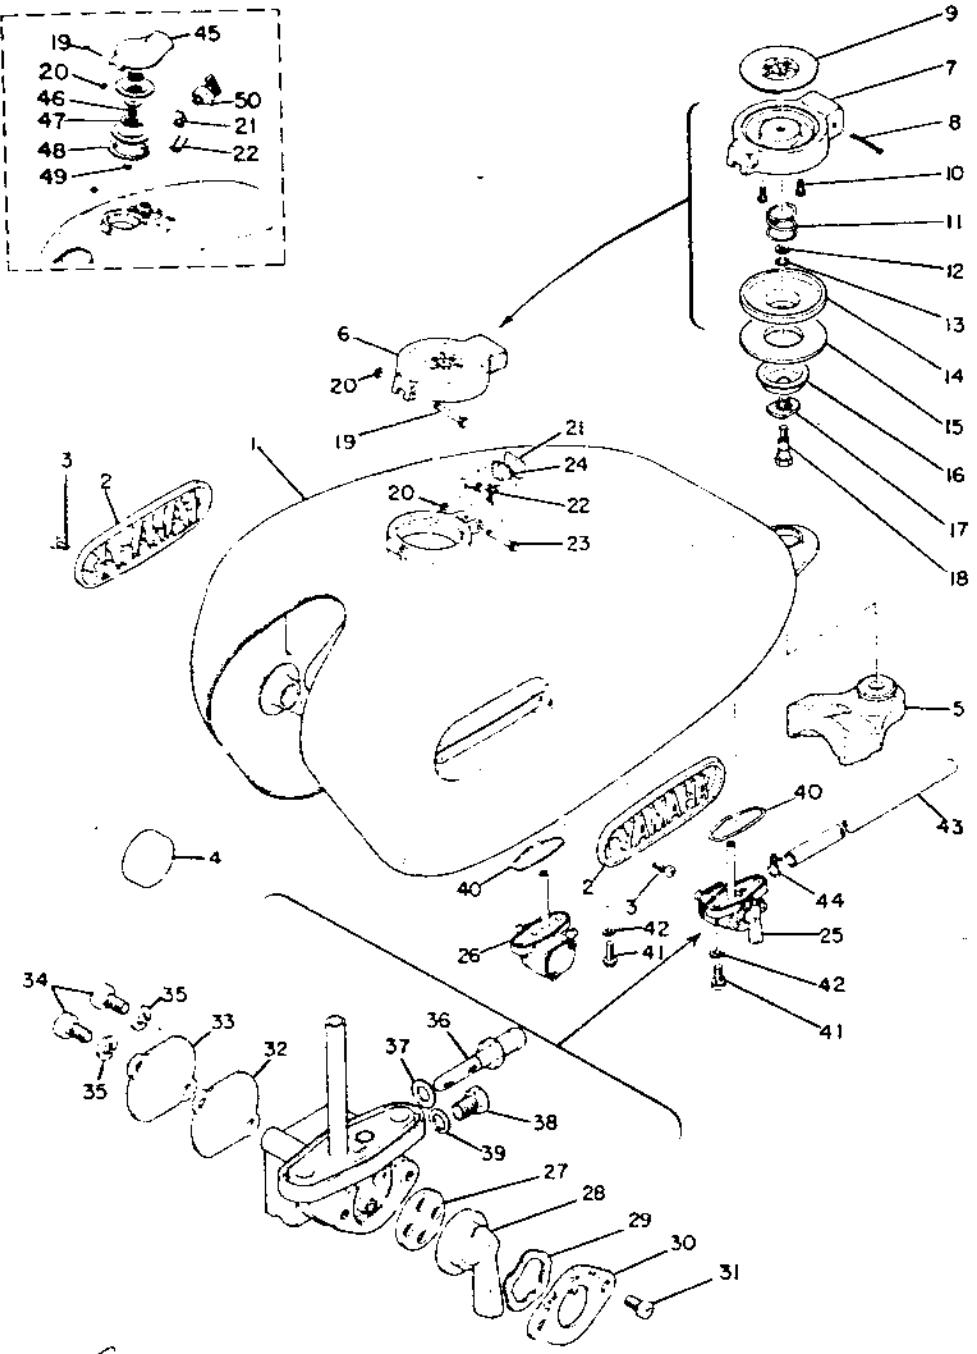

Ref. No.	Parts No.	Description	XS1/XS1B/XS2/TX650	Applic. Mech. No.
50	341-24602-01-00	KEY COMP.		1
51	92503-04020-00	SCREW, pan head		1
52	90183-03006-00	NUT		4

FUEL TANK (QUANTITY) (MINIMUM OCTANE)	3.3 gals.	85 + Octane Low Lead