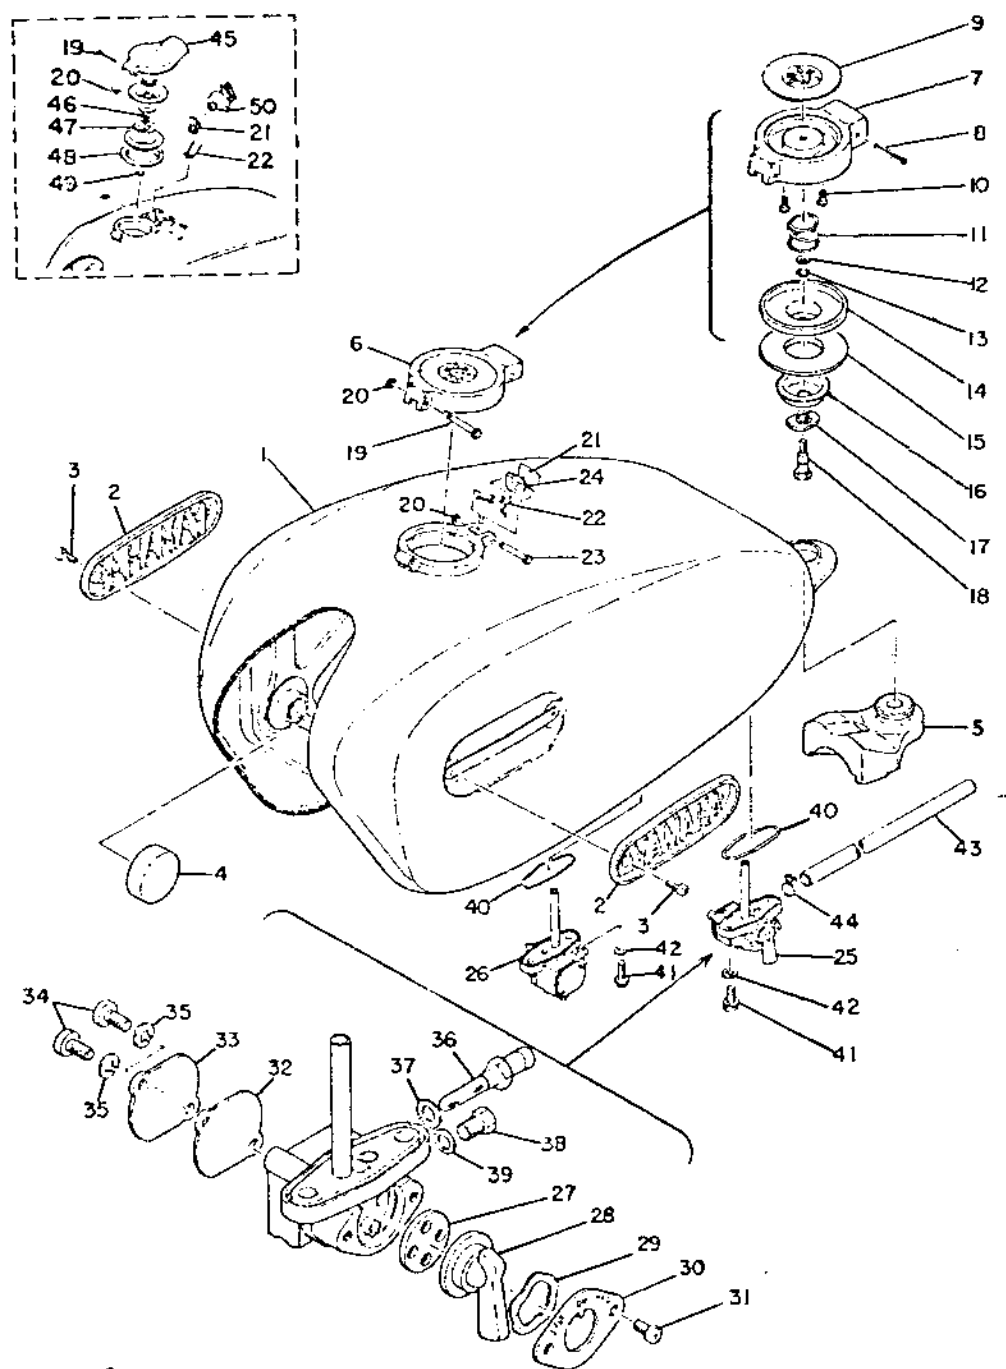

Ref. No.	Part Number	Description	XS	XS	XS	TX
			1	1B	2	650
25	447-24500-02-00	FUEL COCK ASS'Y, left.....	1	1	1	
	366-24500-00-00	FUEL COCK ASS'Y, left.....				1
26	447-24510-02-00	FUEL COCK ASS'Y, right.....	1	1	1	
	366-24510-00-00	FUEL COCK ASS'Y, right.....				1
27	137-24523-00-00	VALVE.....	2	2	2	2
28	256-24524-00-00	LEVER, cock.....	2	2	2	2
29	132-24518-00-00	WASHER, wave.....	2	2	2	2
30	132-24525-01-00	PLATE, lever fitting.....	2	2	2	2
31	98503-03006-00	SCREW, pan head.....	4	4	4	4
32	647-14227-00-00	PACKING, filter (256-24522-00).....	2	2	2	2
33	256-24521-00-00	COVER, filter.....	2	2	2	2
34	98501-04008-00	SCREW, pan head.....	4	4	4	4
35	92901-04100-00	WASHER, spring.....	4	4	4	4
36	256-24537-00-00	NIPPLE.....	2	2	2	2
37	256-24528-00-00	GASKET.....	2	2	2	2
38	97801-05006-00	PLUG, drain (256-24543-00).....	2	2	2	2
39	801-24437-00-00	GASKET.....	2	2	2	2
40	256-24512-00-00	GASKET, body.....	2	2	2	2
40-1	366-24545-01-00	SPACER.....				2
41	90149-06011-C0	BOLT, cock connecting (256-24143-00).....	4	4	4	
	90149-06008-00	BOLT, cock connecting (366-24143-00).....				4
42	90202-06010-00	WASHER, protector (6.2-12-1.5) (178-14766-00).....	4	4	4	4
43	90445-09086-00	PIPE, fuel 2 (5-170) (170-24312-00).....	2	2		
	90445-09079-00	PIPE, fuel 1 (5-140) (170-24311-00).....				2
44	90467-08003-00	CLIP, pipe (101-24356-00).....	6	6	6	6
45	341-24653-00-00	CAP ASS'Y.....				1
46	308-24642-00-00	GASKET, cap 2.....				1
47	308-24641-00-00	GASKET, cap 2.....				1
48	341-24612-01-00	PACKING, cap.....				1
49	93430-06005-00	CIRCLIP (E-6).....				1

FWD