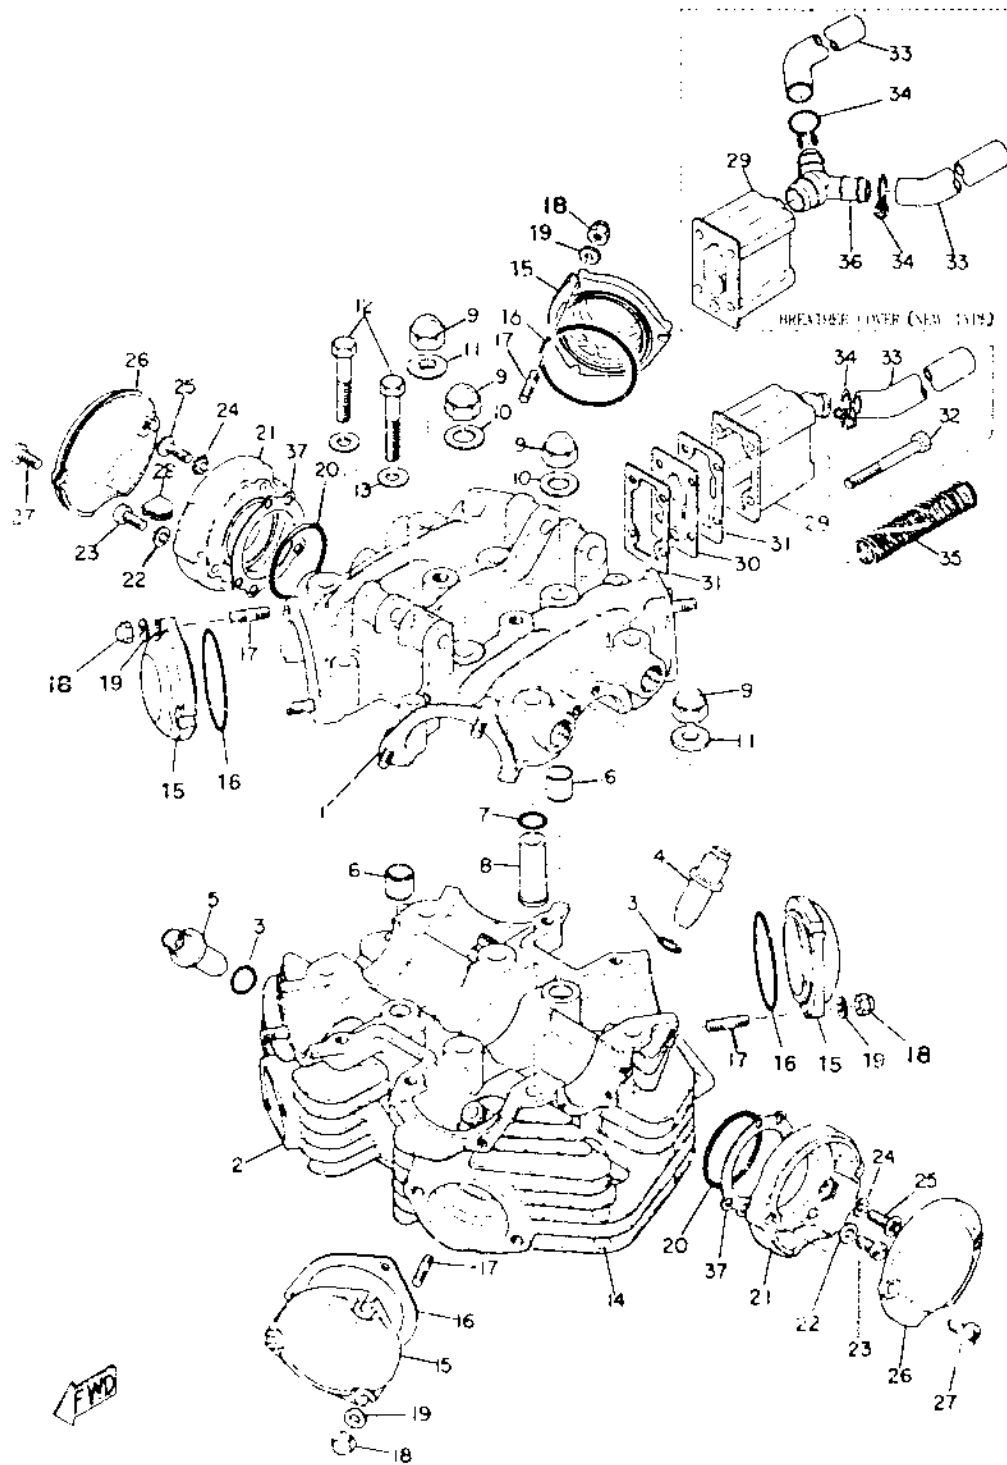

FWD

Ref. No	Part Number	Description	XS	XS	XS	1X
			1	15	2	650
17	90116-06017-00	BOLT, stud (256-11179-00)...	12	12	9	3
	90116-06016-00	BOLT, stud (306-11179-00)...				6
18	95303-06800-00	NUT, crown	12	12	9	9
19	90201-06038-00	WASHER, plain	12	12	9	9
20	93210-45150-00	O-RING (2.3-45)	2	2	2	2
21	256-11157-03-00	COVER, breaker 1	2	2	2	2
22	90201-06038-00	WASHER, plain	2	2	2	2
23	92503-06015-00	SCREW, breaker plate (90147-06001)	2	2	2	2
24	92903-06500-00	WASHER, tooth (92901-06500)	6	6	6	6
25	92701-06015-00	SCREW, flat head	6	6	6	6
26	256-11158-01-00	COVER, breaker 2	2	2	2	2
27	91903-06020-00	SCREW, bind	4	4	4	4
28	90338-12044-00	PLUG, blind (256-11159-00)	1	1	1	1
29	256-11108-01-00	BREATHER COVER ASS'Y	1	1		
	447-11108-02-00	BREATHER COVER ASS'Y		1	1	1
30	256-11165-00-00	PLATE, breather	1	1	1	1
31	256-11169-01-00	GASKET, breather cover	2	2		
	256-11169-01-00	GASKET, breather cover		1	1	1
32	97301-06060-00	BOLT	4	4	4	
	91316-06060-00	BOLT				4
33	90445-16161-00	PIPE, breather 1 (12-600) (256-11166-00)	1	1		
	90445-16161-00	PIPE, breather 1 (12-600) (256-11166-00)		2	2	2
34	90467-14011-00	CLIP, pipe (256-11189-00)	1	1		
	90467-14011-00	CLIP, pipe (256-11189-00)		2	2	2