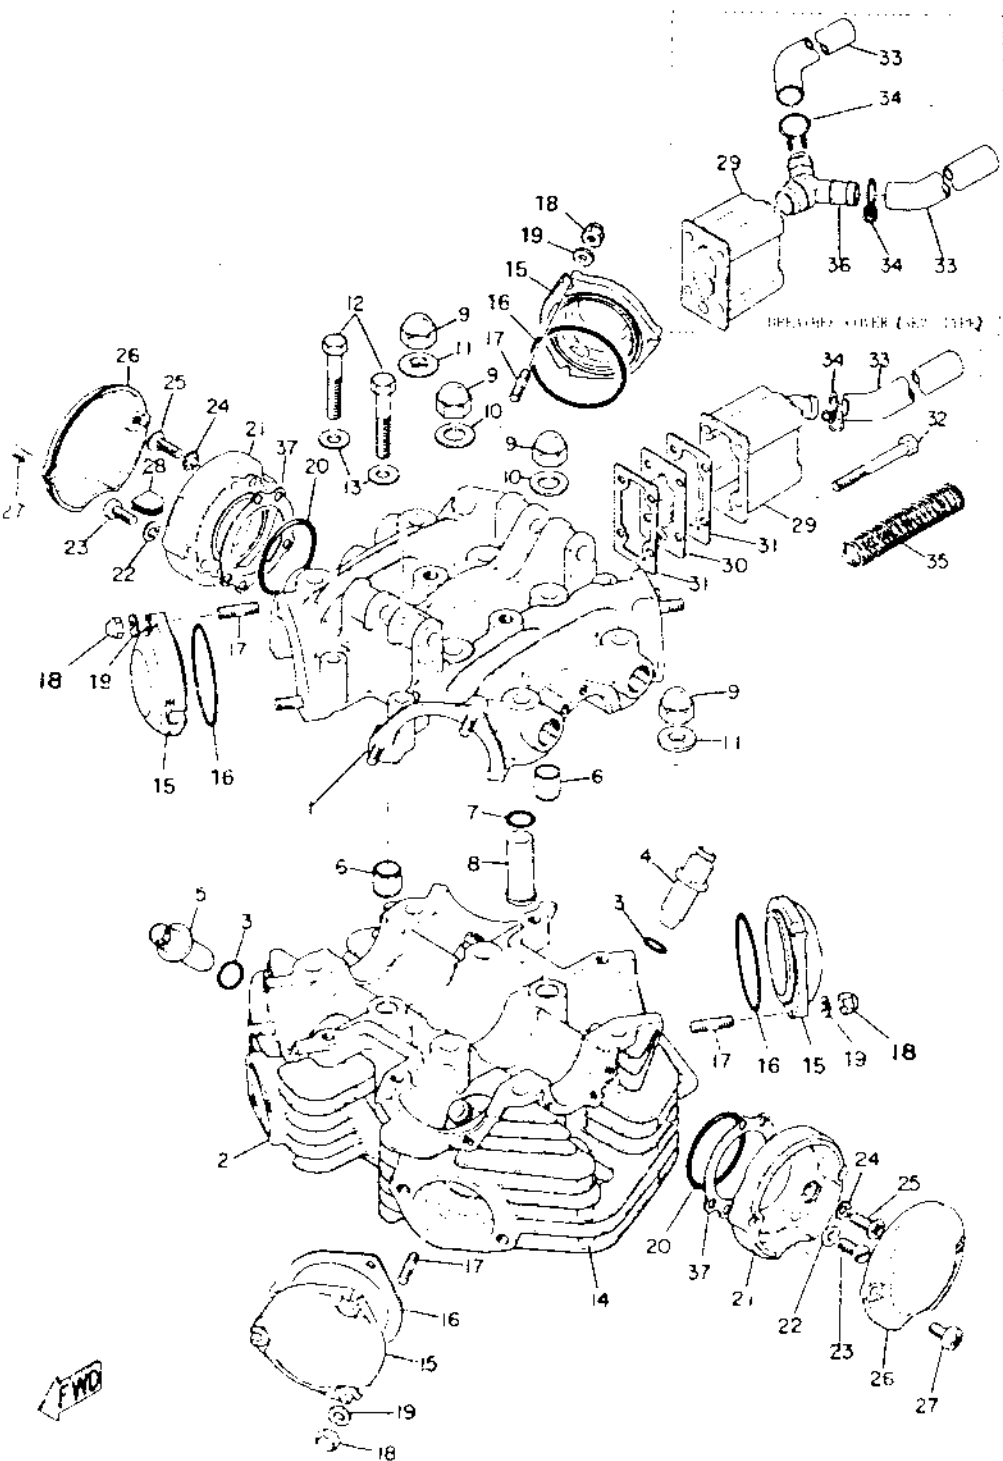

FWD

Ref. No	Part Number	Description	XS	XS	XS	1X
			1	15	2	650
17	90116-06017-00	BOLT, stud (256-11179-00)...	12	12	9	3
	90116-06016-00	BOLT, stud (306-11179-00)...				6
18	95303-06800-00	NUT, crown	12	12	9	9
19	90201-06038-00	WASHER, plain	12	12	9	9
20	93210-45150-00	O-RING (2.3-45)	2	2	2	2
21	256-11157-03-00	COVER, breaker 1	2	2	2	2
22	90201-06038-00	WASHER, plain	2	2	2	2
23	92503-06015-00	SCREW, breaker plate (90147-06001)	2	2	2	2
24	92903-06500-00	WASHER, tooth (92901-06500)	6	6	6	6
25	92701-06015-00	SCREW, flat head	6	6	6	6
26	256-11158-01-00	COVER, breaker 2	2	2	2	2
27	91903-06020-00	SCREW, bind	4	4	4	4
28	90338-12044-00	PLUG, blind (256-11159-00)	1	1	1	1
29	256-11108-01-00	BREATHER COVER ASS'Y	1	1		
	447-11108-02-00	BREATHER COVER ASS'Y		1	1	1
30	256-11165-00-00	PLATE, breather	1	1	1	1
31	256-11169-01-00	GASKET, breather cover	2	2		
	256-11169-01-00	GASKET, breather cover		1	1	1
32	97301-06060-00	BOLT	4	4	4	
	91316-06060-00	BOLT				4
33	90445-16161-00	PIPE, breather 1 (12-600) (256-11166-00)	1	1		
	90445-16161-00	PIPE, breather 1 (12-600) (256-11166-00)		2	2	2
34	90467-14011-00	CLIP, pipe (256-11189-00)	1	1		
	90467-14011-00	CLIP, pipe (256-11189-00)		2	2	2