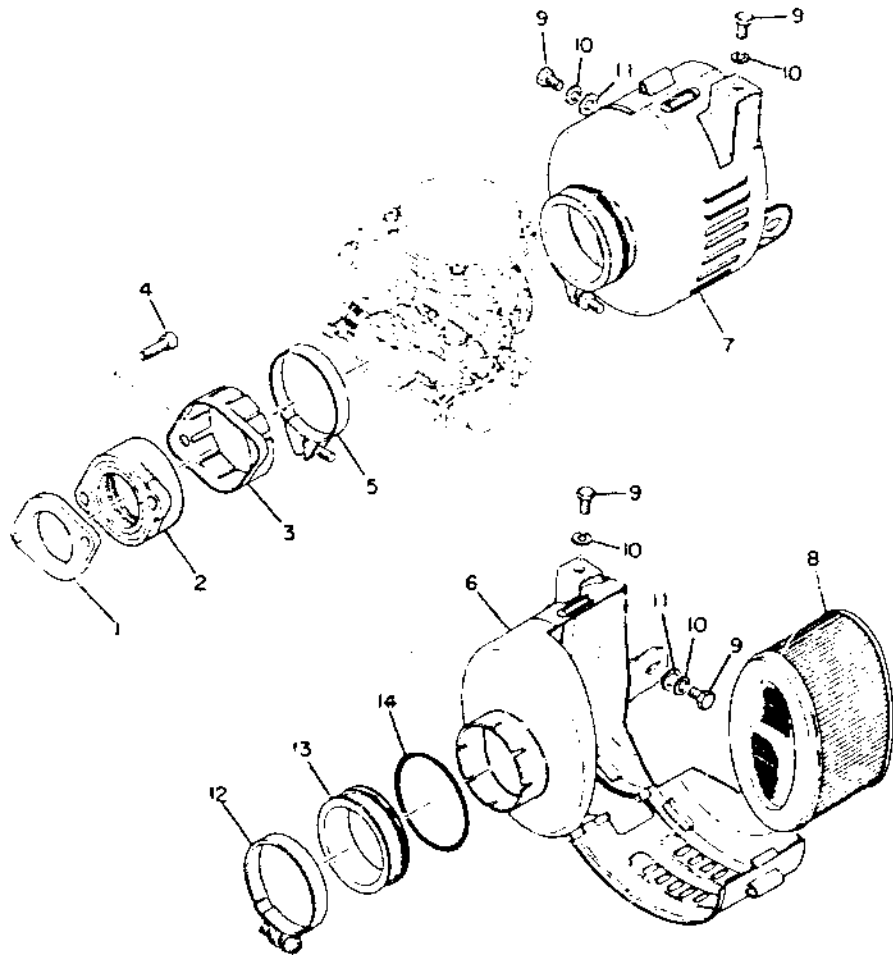

XS2

Part No.	Part Number	Description	XS 1	XS 1B	XS 2	TX 650
1	256-13556-01-00	GASKET, joint.	2	2	2	2
2	256-13565-00-00	JOINT, carburetor 2.	2	2	2	2
3	256-13564-00-00	COVER, joint.	2	2	2	2
4	91316-06020-00	BOLT.	4	4	4	4
5	90460-58015-00	BAND (256-14456-00)	2	2	2	2
6	256-14411-00-00	CASE, air cleaner left.	1	1		
	306-14411-00-00	CASE, air cleaner left.			1	1
7	256-14421-00-00	CASE, air cleaner right	1	1		
	306-14421-00-00	CASE, air cleaner right			1	1
8	256-14451-00-00	ELEMENT	2	2		
	306-14451-00-00	ELEMENT			2	2
9	97391-06016-00	BOLT (97301-06015)	4	4	4	4
10	92903-06100-00	WASHER, spring	4	4	4	4
11	30201-06038-00	WASHER, plain	2	2	2	2
12	90460-61063-00	BAND (256-14455-00)	2	2	2	2
13	341-14453-00-00	JOINT, cleaner.	2	2	2	2
14	90506-06006-00	SPRING (256-14487-00).	2	2	2	2

AIR FILTER (TYPE) (QUANTITY) Dry paper X2