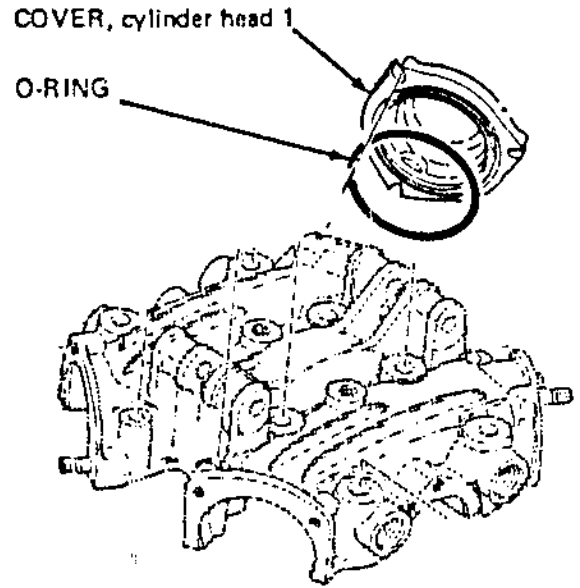

650CC TWIN CYLINDER HEAD COVER AVAILABILITY

OLD STYLE

NEW STYLE

Original cylinder head side covers for XS1s, XS2s, TX650s, TX650As and XS650Bs are no longer available. The original side covers have been replaced by XS650C covers (447). When replacing an original side cover with the 447 cover, a new 932 style o-ring must be used.

PARTS LIST CORRECTION

Page	Ref. No.	Original Part No.	New Part No.	Description	Qty.						Remarks
					XS1	XS1B	XS2	TX650	TX650A	XS650B	
4	15	256-11186-00-00	447-11186-00-00	COVER, cylinder head side 1	4	4	3	3			Combined parts book
4	16	256-11196-01-00 (gasket)	93210-62304-00 (o-ring)	O-RING(2.8-62)	4	4	3	3			Combined parts book
2	14	256-11186-00-00	447-11186-00-00	COVER, cylinder head side 1					3	3	XS650B use "A" parts book
2	15	256-11196-01-00	93210-62304-00	O-RING(2.8-62)					3	3	XS650B use "A" parts book