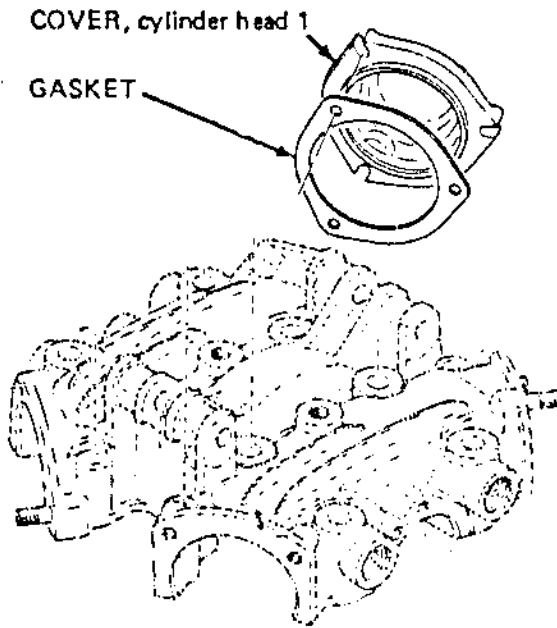

650CC TWIN CYLINDER HEAD COVER AVAILABILITY

OLD STYLE

NEW STYLE

Original cylinder head side covers for XS1s, XS2s, TX650s, TX650As and XS650Bs are no longer available. The original side covers have been replaced by XS650C covers (447). When replacing an original side cover with the 447 cover, a new 932 style o-ring must be used.

PARTS LIST CORRECTION

Page	Ref. No.	Original Part No.	New Part No.	Description	Qty.						Remarks
					XS1	XS1B	XS2	TX650	TX650A	XS650B	
4	15	256-11186-00-00	447-11186-00-00	COVER, cylinder head side 1	4	4	3	3			Combined parts book
4	16	256-11196-01-00 (gasket)	93210-62304-00 (o-ring)	O-RING(2.8-62)	4	4	3	3			Combined parts book
2	14	256-11186-00-00	447-11186-00-00	COVER, cylinder head side 1					3	3	XS650B use "A" parts book
2	15	256-11196-01-00	93210-62304-00	O-RING(2.8-62)					3	3	XS650B use "A" parts book