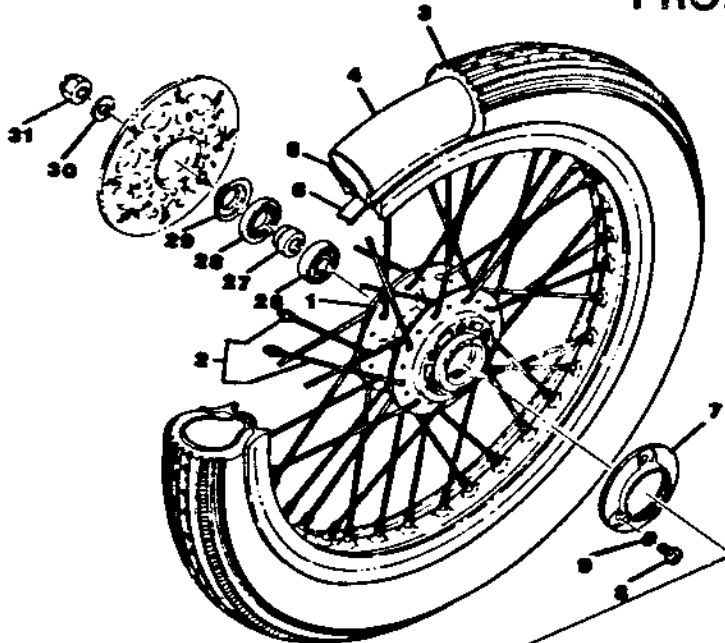

FRONT WHEEL TX650A/XS650B/C

Ref. No.	Part Number	Description	A	B	C
1	341-25111-01-00	HUB, front.....	1	1	1
2	341-25104-00-00	SPOKE SET.....	1s	1s	1s
	341-25196-90-00	. SPOKES, inner.....	1s	1s	1s
	341-25197-90-00	. SPOKES, outer.....	1s	1s	1s
3	[94135-19345-00]	TIRE, front (3.50-19-4PR).....	1	1	1
4	94235-19034-00	TUBE (3.50-19).....	1	1	1
5	94418-19145-00	RIM.....	1	1	1
6	94325-19027-00	BAND, rim (2.50-19)	1	1	1
7	371-25847-00-00	COVER, housing.....	1	1	1
8	92501-08015-00	SCREW, pan head...	3	3	3
9	92903-08100-00	WASHER, spring.....	3	3	3
10	90560-17126-00	SPACER.....	1	1	1
11	152-25115-00-00	SPACER, flange.....	1	1	1
12	93306-30306-00	BEARING (6303RS)	1	1	1
13	341-25149-00-00	CLUTCH, meter.....	1	1	1
14	341-25846-00-00	RETAINER, clutch meter.....	1	1	1
15	341-25137-00-00	RING, stop.....	1	1	1
16	90201-25286-00	WASHER, plats (B/C)	1	1	
17	341-25135-01-00	GEAR, drive.....	1	1	1

Tires (size/nominal pressure) | Front: 3.50H-19/230psi / Rear: 4.00H-18/260psi

Ref. No.	Part Number	Description	A	B	C
18	90201-25490-00	WASHER, plate	1	1	1
19	93105-45017-00	OIL SEAL (SDO-45-56-6)	1	1	1
20	341-25190-01-00	HOUSING, gear unit (341-25191-01)	1	1	1
21	306-25138-00-00	GEAR, meter	1	1	1
22	102-18416-00-00	SHIM (6.2-9.50.8) ...	1	1	1
23	306-25136-00-00	BUSHING	1	1	1
24	341-25181-01-00	SHAFT, wheel	1	1	1
25	91401-30030-00	PIN, cotter	1	1	1
26	93306-30301-00	BEARING (B6303)	1	1	
	93306-30307-00	BEARING (B6303) (C)			1
27	90387-17433-00	COLLAR (341-25183-00)	1	1	1
28	93102-28022-00	OIL SEAL (SD-28-47-7)	1	1	1
29	341-25118-00-00	COVER, dust	1	1	1
30	92901-14200-00	WASHER, plain	1	1	1
31	90171-14020-00	NUT, castle (90171-14006)	1	1	1

Tires (size/nominal pressure) Front: 3.50H-18/23psi / Rear: 4.00H-18/78psi