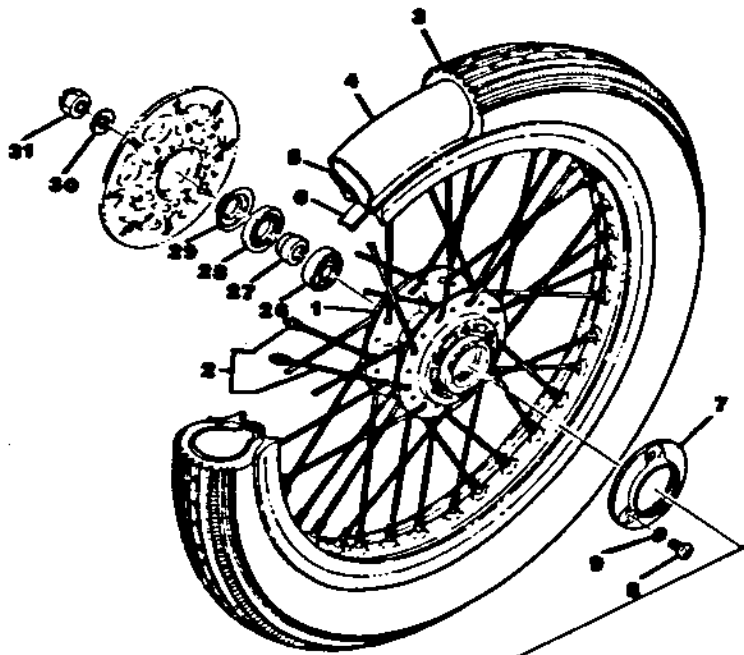

FRONT WHEEL TX650A/XS650B/C

Ref. No.	Part Number	Description	A	B	C
1	341-25111-01-00	HUB, front.....	1	1	1
2	341-25104-00-00	SPOKE SET.....	1s	1s	1s
	341-25196-90-00	. SPOKES, inner.....	1s	1s	1s
	341-25197-90-00	. SPOKES, outer.....	1s	1s	1s
3	[94135-19345-00]	TIRE, front (3.50-19-4PR).....	1	1	1
4	94235-19034-00	TUBE (3.50-19).....	1	1	1
5	94418-19145-00	RIM.....	1	1	1
6	94325-19027-00	BAND, rim (2.50-19)	1	1	1
7	371-25847-00-00	COVER, housing.....	1	1	1
8	92501-08015-00	SCREW, pan head...	3	3	3
9	92903-08100-00	WASHER, spring.....	3	3	3
10	90560-17126-00	SPACER.....	1	1	1
11	152-25115-00-00	SPACER, flange.....	1	1	1
12	93306-30306-00	BEARING (6303RS)	1	1	1
13	341-25149-00-00	CLUTCH, meter.....	1	1	1
14	341-25846-00-00	RETAINER, clutch meter.....	1	1	1
15	341-25137-00-00	RING, stop.....	1	1	1
16	90201-25286-00	WASHER, plats (B/C)	1	1	
17	341-25135-01-00	GEAR, drive.....	1	1	1

Tires (size/nominal pressure) | Front: 3.50H-19/230psi / Rear: 4.00H-18/260psi

Ref. No.	Part Number	Description	A	B	C
18	90201-25490-00	WASHER, plate	1	1	1
19	93105-45017-00	OIL SEAL (SDO-45-56-6)	1	1	1
20	341-25190-01-00	HOUSING, gear unit (341-25191-01)	1	1	1
21	306-25138-00-00	GEAR, meter	1	1	1
22	102-18416-00-00	SHIM (6.2-9.50.8) ...	1	1	1
23	306-25136-00-00	BUSHING	1	1	1
24	341-25181-01-00	SHAFT, wheel	1	1	1
25	91401-30030-00	PIN, cotter	1	1	1
26	93306-30301-00	BEARING (B6303)	1	1	
	93306-30307-00	BEARING (B6303) (C)			1
27	90387-17433-00	COLLAR (341-25183-00)	1	1	1
28	93102-28022-00	OIL SEAL (SD-28-47-7)	1	1	1
29	341-25118-00-00	COVER, dust	1	1	1
30	92901-14200-00	WASHER, plain	1	1	1
31	90171-14020-00	NUT, castle (90171-14006)	1	1	1

Tires (size/nominal pressure) Front: 3.50H-18/23psi / Rear: 4.00H-18/78psi