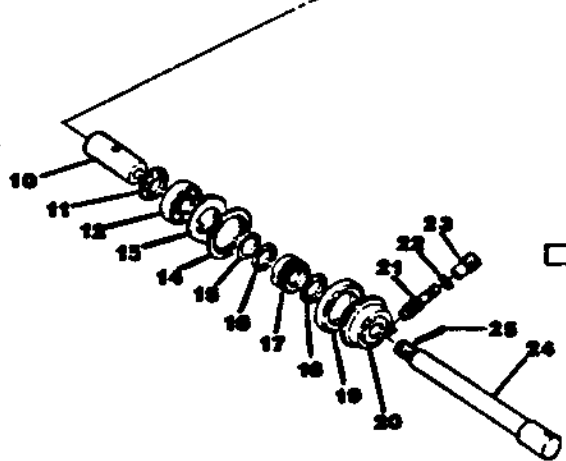

FRONT WHEEL TX650A/XS650B/C

Ref. No.	Part Number	Description	A	B	C
1	341-25111-01-00	HUB, front.....	1	1	1
2	341-25104-00-00	SPOKE SET.....	1s	1s	1s
	341-25196-90-00	. SPOKES, inner.....	1s	1s	1s
	341-25197-90-00	. SPOKES, outer.....	1s	1s	1s
3	[94135-19345-00]	TIRE, front (3.50-19-4PR).....	1	1	1
4	94235-19034-00	TUBE (3.50-19).....	1	1	1
5	94418-19145-00	RIM.....	1	1	1
6	94325-19027-00	BAND, rim (2.50-19)	1	1	1
7	371-25847-00-00	COVER, housing.....	1	1	1
8	92501-08015-00	SCREW, pan head...	3	3	3
9	92903-08100-00	WASHER, spring.....	3	3	3
10	90560-17126-00	SPACER.....	1	1	1
11	152-25115-00-00	SPACER, flange.....	1	1	1
12	93306-30306-00	BEARING (6303RS)	1	1	1
13	341-25149-00-00	CLUTCH, meter.....	1	1	1
14	341-25846-00-00	RETAINER, clutch meter.....	1	1	1
15	341-25137-00-00	RING, stop.....	1	1	1
16	90201-25286-00	WASHER, plats (B/C)	1	1	
17	341-25135-01-00	GEAR, drive.....	1	1	1

Tires (size/nominal pressure) | Front: 3.50H-19/230psi / Rear: 4.00H-18/260psi

Ref. No.	Part Number	Description	A	B	C
18	90201-25490-00	WASHER, plate	1	1	1
19	93105-45017-00	OIL SEAL (SDO-45-56-6)	1	1	1
20	341-25190-01-00	HOUSING, gear unit (341-25191-01)	1	1	1
21	306-25138-00-00	GEAR, meter	1	1	1
22	102-18416-00-00	SHIM (6.2-9.50.8) ...	1	1	1
23	306-25136-00-00	BUSHING	1	1	1
24	341-25181-01-00	SHAFT, wheel	1	1	1
25	91401-30030-00	PIN, cotter	1	1	1
26	93306-30301-00	BEARING (B6303)	1	1	
	93306-30307-00	BEARING (B6303) (C)			1
27	90387-17433-00	COLLAR (341-25183-00)	1	1	1
28	93102-28022-00	OIL SEAL (SD-28-47-7)	1	1	1
29	341-25118-00-00	COVER, dust	1	1	1
30	92901-14200-00	WASHER, plain	1	1	1
31	90171-14020-00	NUT, castle (90171-14006)	1	1	1

Tires (size/nominal pressure) Front: 3.50H-18/23psi / Rear: 4.00H-18/78psi