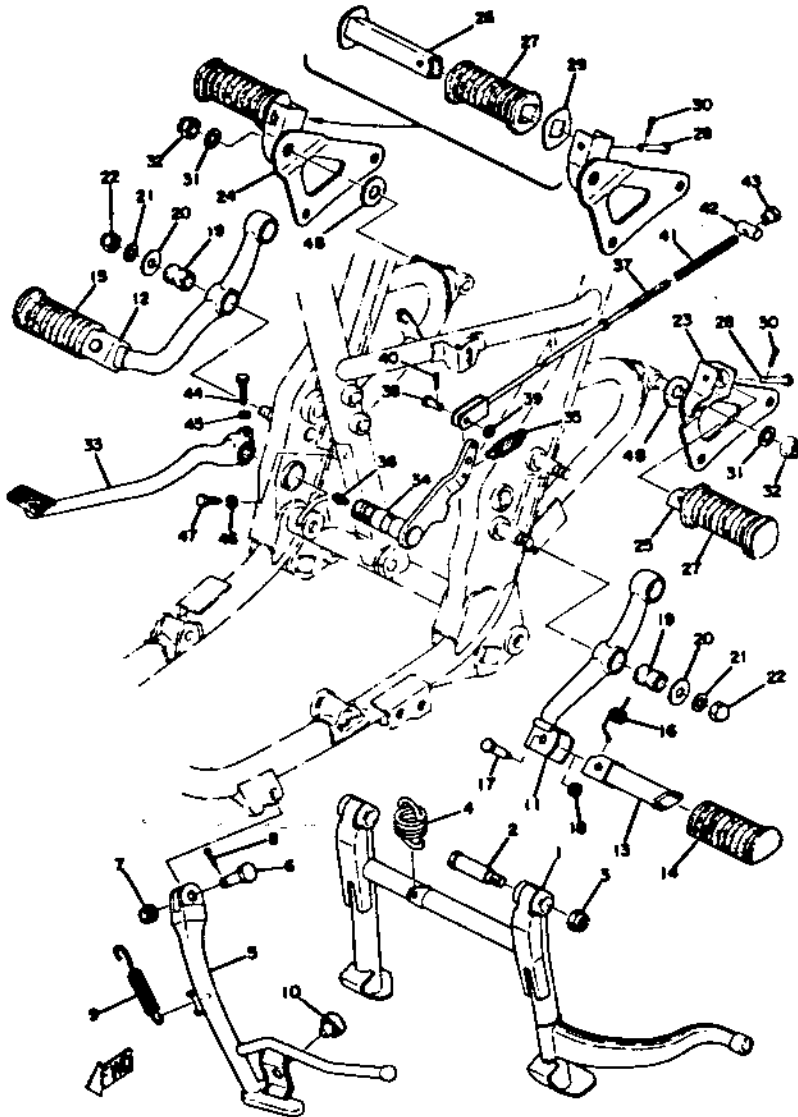

Ref. No.	Part Number	Description	A	B
1	584-27111-00-00	STAND, main (447-27111-02)	1	1
2	90109-10288-00	BOLT	2	2
3	90185-10035-00	NUT, u.	2	2
4	90506-50064-00	SPRING	1	1
5	99999-01242-00	STAND, side	1	1
	341-27311-01-00	STAND, side	1	1
	[90506-23147-00]	SPRING, tension ...	1	1
	95301-08700-00	NUT	1	1
	90109-08034-00	BOLT	1	1
	447-27311-06-00	STAND, side. (B)		1
6	90109-08185-00	BOLT	1	1
7	95303-08900-00	NUT, slotted	1	1
8	91401-20020-00	PIN, cotter.	1	1

TX650A/XS650

9	90507-25003-00	SPRING, side stand	1	1
	90507-29009-00	SPRING, side stand. (B)		1
10	341-27314-02-00	STOPPER, side stand	1	1
	371-27114-00-00	STOPPER	(B)	1
11	1T3-27410-00-33	FOOTREST ASS'Y, left	1	1
12	1T3-27420-00-33	FOOTREST ASS'Y, right	1	1
13	341-27451-00-00	FOOTREST 3	2	2

TX650A/XS650B

Ref. No.	Part Number	Description	A	B
14	27423-00-00	COVER, footrest left	1	1
15	341-27413-00-00	COVER, footrest right	1	1
16	90508-20023-00	SPRING	2	2
17	90243-08006-00	PIN	2	2
18	90701-06042-00	WASHER, plate	2	2
19	256-27414-00-00	DAMPER, rubber 1	4	4
20	90201-10437-00	WASHER, rear cushion	4	4
21	92903-10100-00	WASHER, spring	4	4
22	90176-10013-00	NUT, cap	4	4

TX650A/XS650B

Ref. No.	Part Number	Description	A	B
33	533-27211-01-93	PEDAL, brake	1	1
34	447-27212-01-00	SHAFT, brake pedal	1	1
35	90506-23046-00	SPRING (341-27216-00)	1	1
36	93700-06004-00	NIPPLE, grease.	1	1
37	447-27231-02-00	ROD, brake	1	1
38	90240-08012-00	PIN, w/hole.	1	1
39	90201-08083-00	WASHER, plate	1	1
40	91401-20015-00	PIN, cotter.	1	1