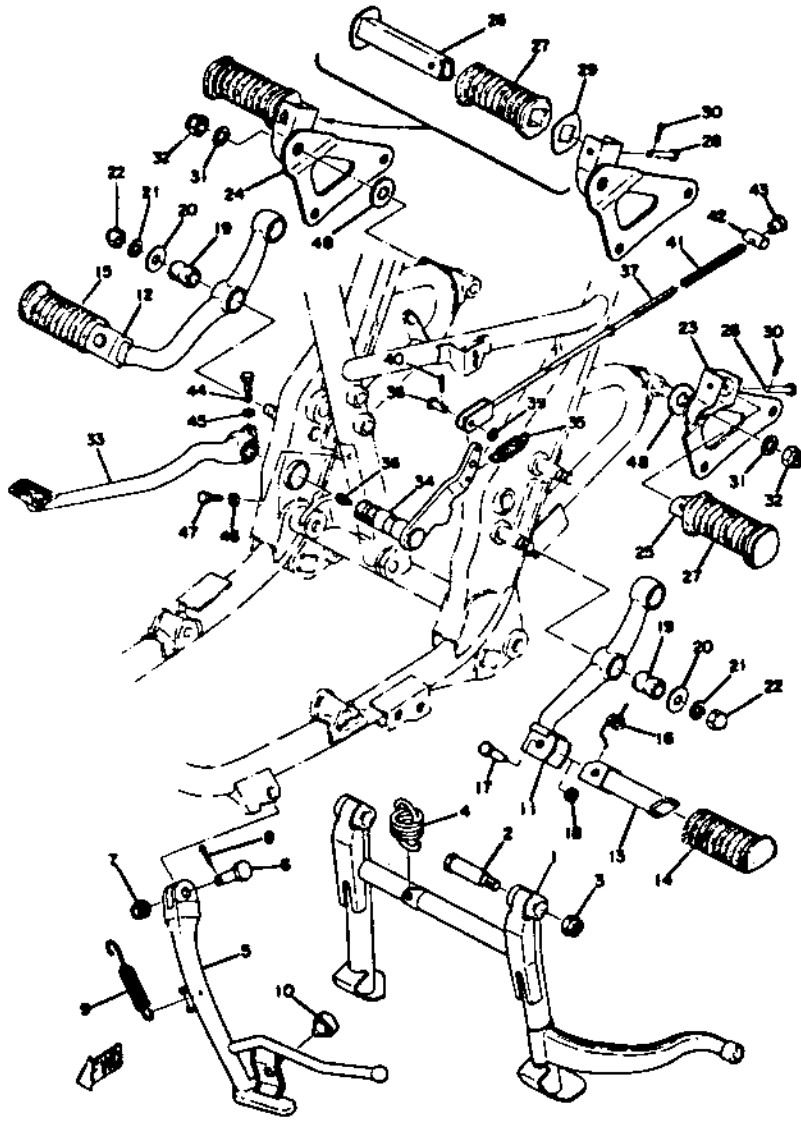

Ref. No.	Part Number	Description	A	B
1	584-27111-00-00	STAND, main (447-27111-02)	1	1
2	90109-10288-00	BOLT	2	2
3	90185-10035-00	NUT, u.	2	2
4	90506-50064-00	SPRING	1	1
5	99999-01242-00	STAND, side	1	1
	341-27311-01-00	STAND, side	1	1
	[90506-23147-00]	SPRING, tension ...	1	1
	95301-08700-00	NUT	1	1
	90109-08034-00	BOLT	1	1
	447-27311-06-00	STAND, side. (B)		1
6	90109-08185-00	BOLT	1	1
7	95303-08900-00	NUT, slotted	1	1
8	91401-20020-00	PIN, cotter.	1	1

TX650A/XS650

9	90507-25003-00	SPRING, side stand	1	1
	90507-29009-00	SPRING, side stand. (B)		1
10	341-27314-02-00	STOPPER, side stand	1	1
	371-27114-00-00	STOPPER	(B)	1
11	1T3-27410-00-33	FOOTREST ASS'Y, left	1	1
12	1T3-27420-00-33	FOOTREST ASS'Y, right	1	1
13	341-27451-00-00	FOOTREST 3	2	2

TX650A/XS650B

Ref. No.	Part Number	Description	A	B
14	27423-00-00	COVER, footrest left	1	1
15	341-27413-00-00	COVER, footrest right	1	1
16	90508-20023-00	SPRING	2	2
17	90243-08006-00	PIN	2	2
18	90701-06042-00	WASHER, plate	2	2
19	256-27414-00-00	DAMPER, rubber 1	4	4
20	90201-10437-00	WASHER, rear cushion	4	4
21	92903-10100-00	WASHER, spring	4	4
22	90176-10013-00	NUT, cap	4	4

TX650A/XS650B

Ref. No.	Part Number	Description	A	B
33	533-27211-01-93	PEDAL, brake	1	1
34	447-27212-01-00	SHAFT, brake pedal	1	1
35	90506-23046-00	SPRING (341-27216-00)	1	1
36	93700-06004-00	NIPPLE, grease.	1	1
37	447-27231-02-00	ROD, brake	1	1
38	90240-08012-00	PIN, w/hole.	1	1
39	90201-08083-00	WASHER, plate	1	1
40	91401-20015-00	PIN, cotter.	1	1