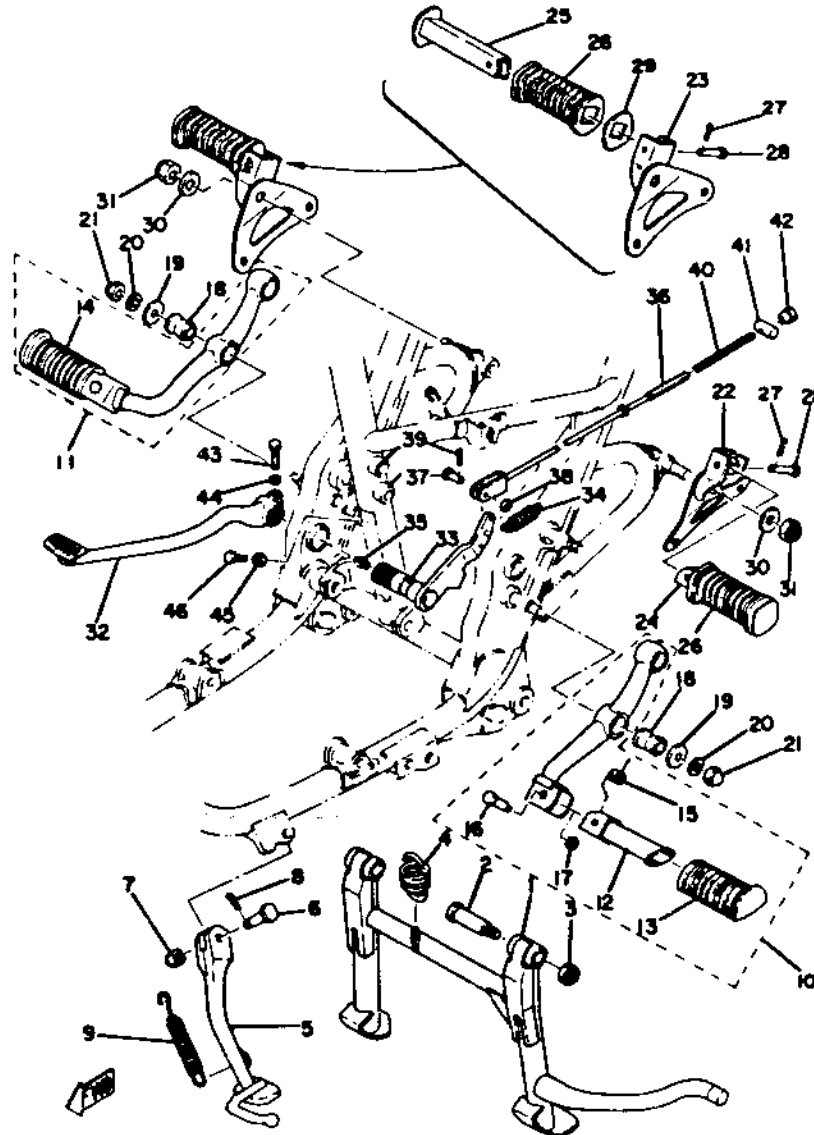

Ref. No.	Part Number	Description	A	B	C
1	584-27111-00-00	STAND, main .....			1
2	90109-10268-00	BOLT .....			2
3	90185-10035-00	NUT, self-locking .....			2
4	90506-50064-00	SPRING .....			1
5	584-27311-00-00	STAND, side .....			1
6	90109-08185-00	BOLT .....			1
7	95301-08900-00	NUT, slotted .....			1
8	91401-20020-00	PIN, cotter .....			1
9	90507-29009-00	SPRING, tension .....			1
10	1T3-27410-00-33	FOOTREST ASS'Y, left .....			1
11	1T3-27420-00-33	FOOTREST ASS'Y, right .....			1

# XS650C

12	341-27451-00-00	FOOTREST 3 .....			2
13	341-27423-00-00	COVER, footrest left .....			1
14	341-27413-00-00	COVER, footrest right .....			1
15	90508-20023-00	SPRING .....			2
16	90243-08006-00	PIN .....			2
17	90201-06042-00	WASHER, plate .....			2
18	256-27414-00-00	DAMPER, rubber1 .....			4
19	90201-10437-00	WASHER, plate .....			4
20	92903-10100-00	WASHER, spring .....			4
21	90176-10013-00	NUT, cap .....			4
22	584-27432-00-00	BRACKET, rear footrest left .....			1
23	584-27442-00-00	BRACKET, rear footrest right .....			1

# SEAT - FOOTREST - BRAKE PEDAL XS650

Ref. No.	Part Number	Description	A	B	C
24	447-27431-00-00	FOOTREST, rear left			1
25	447-27441-00-00	FOOTREST, rear right			1
26	447-27433-00-00	COVER, rear footrest			2
27	91401-16015-00	PIN, cotter			2
28	91701-06035-00	PIN, clevis (91501-06035)			2
29	90209-18070-00	WASHER			2
30	90201-13502-00	WASHER, plate			2
31	90185-12046-00	NUT, self-locking			2
32	533-27211-01-93	PEDAL, brake			2
33	533-27212-00-00	SHAFT, brake pedal			1
34	90506-23046-00	SPRING			1
35	93700-06004-00	NIPPLE, grease			1

## XS650C

36	447-27231-02-00	ROD, brake			1
37	90249-12008-00	PIN			1
38	90201-08083-00	WASHER, plate			1
39	91401-20015-00	PIN, cotter			1
40	90501-10245-00	SPRING			1
41	90249-1200E-00	Pin			1
42	90179-06176-00	NUT			1
43	97321-06025-00	BOLT			1
44	92903-06100-00	WASHER, spring			1
45	90170-06184-00	NUT, hexagon			1
46	90153-06008-00	SCREW			1