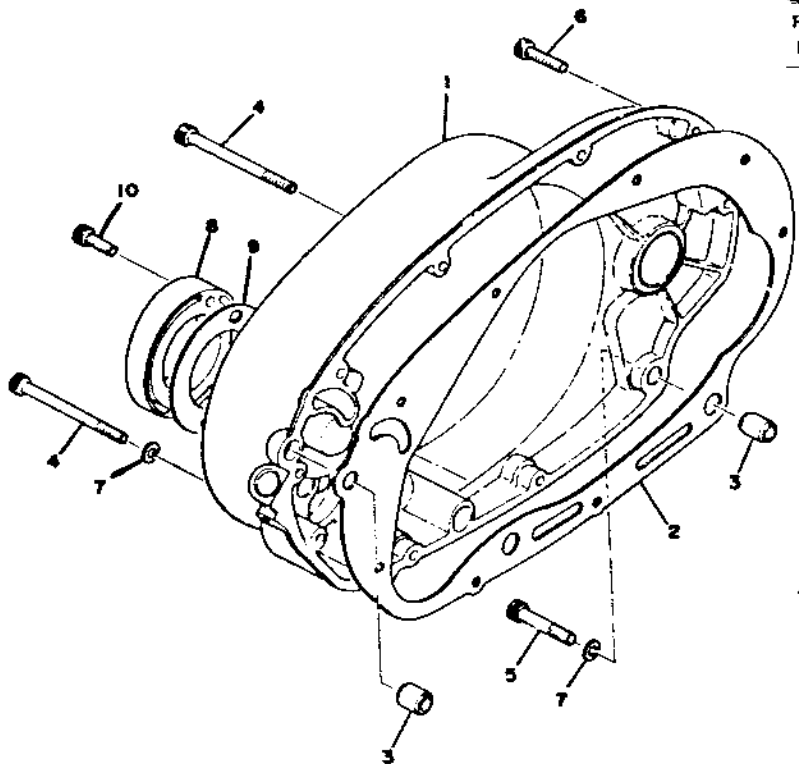

# CRANKCASE COVER LEFT TX650A/XS650B

Ref. No.	Part Number	Description	A	B	C
1	584-15411-00-00	COVER, crankcase left (306-15411-04) (A/B)	1	1	
	584-15411-00-00	COVER, crankcase left..... (C)			1
2	306-15461-00-00	GASKET, crankcase cover left.....	1	1	1
3	91830-22016-00	PIN, dowel (8.4-12-16)	2	2	2
4	91316-06025-00	BOLT.....	4	4	4
5	91316-06040-00	BOLT.....	2	2	2
6	256-15425-00-00	COVER, generator....	1	1	1
7	98501-05010-00	SCREW, pan head....	2	2	2
8	256-15417-01-00	COVER, adjust.....	1	1	1

# CRANKCASE COVER RIGHT TX650A/XS650

Ref. No.	Part Number	Description	A	B	C
1	99999-01146-00	COVER, crankcase right (256-15421-04)	1	1	1
	4E3-15421-00-00	COVER, crankcase 2	1	1	1
	2H7-15361-00-00	GAUGE, level.....	1	1	1
2	256-15451-00-00	GASKET, crankcase cover right.....	1	1	1
3	91830-22016-00	PIN, dowel (8.4-12-16)	2	2	2
4	91316-06075-00	BCLT.....	4	4	4
5	91316-06040-00	BOLT.....	1	1	1
6	91316-06025-00	BOLT.....	5	5	5
7	90430-06014-00	GASKET, holder (6.3-11-1.0).....	4	4	4
8	256-15416-02-00	COVER, oil cleaner...	1	1	1
9	256-15456-00-00	GASKET.....	1	1	1
10	91316-06025-00	BOLT.....	2	2	2