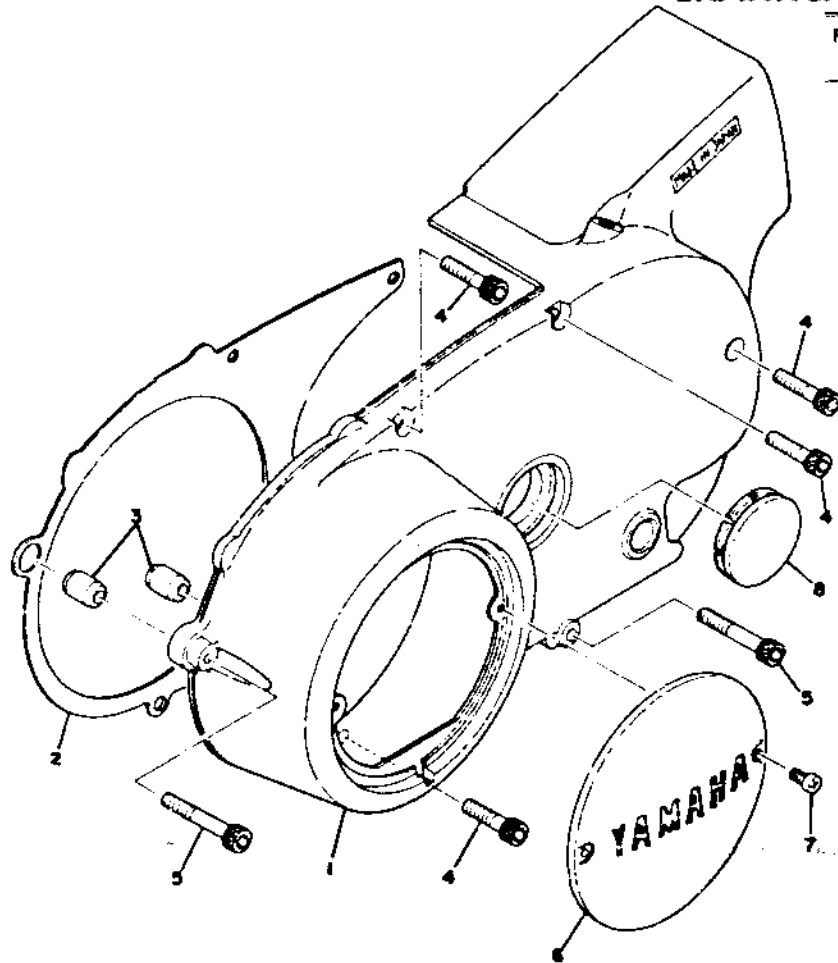

# CRANKCASE COVER LEFT TX650A/XS650B

Ref. No.	Part Number	Description	A	B	C
1	584-15411-00-00	COVER, crankcase left (306-15411-04) (A/B)	1	1	
	584-15411-00-00	COVER, crankcase left..... (C)			1
2	306-15461-00-00	GASKET, crankcase cover left.....	1	1	1
3	91830-22016-00	PIN, dowel (8.4-12-16)	2	2	2
4	91316-06025-00	BOLT.....	4	4	4
5	91316-06040-00	BOLT.....	2	2	2
6	256-15425-00-00	COVER, generator....	1	1	1
7	98501-05010-00	SCREW, pan head....	2	2	2
8	256-15417-01-00	COVER, adjust.....	1	1	1

# CRANKCASE COVER RIGHT TX650A/XS650

Ref. No.	Part Number	Description	A	B	C
1	99999-01146-00	COVER, crankcase right (256-15421-04)	1	1	1
	4E3-15421-00-00	COVER, crankcase 2	1	1	1
	2H7-15361-00-00	GAUGE, level.....	1	1	1
2	256-15451-00-00	GASKET, crankcase cover right.....	1	1	1
3	91830-22016-00	PIN, dowel (8.4-12-16)	2	2	2
4	91316-06075-00	BCLT.....	4	4	4
5	91316-06040-00	BOLT.....	1	1	1
6	91316-06025-00	BOLT.....	5	5	5
7	90430-06014-00	GASKET, holder (6.3-11-1.0).....	4	4	4
8	256-15416-02-00	COVER, oil cleaner...	1	1	1
9	256-15456-00-00	GASKET.....	1	1	1
10	91316-06025-00	BOLT.....	2	2	2