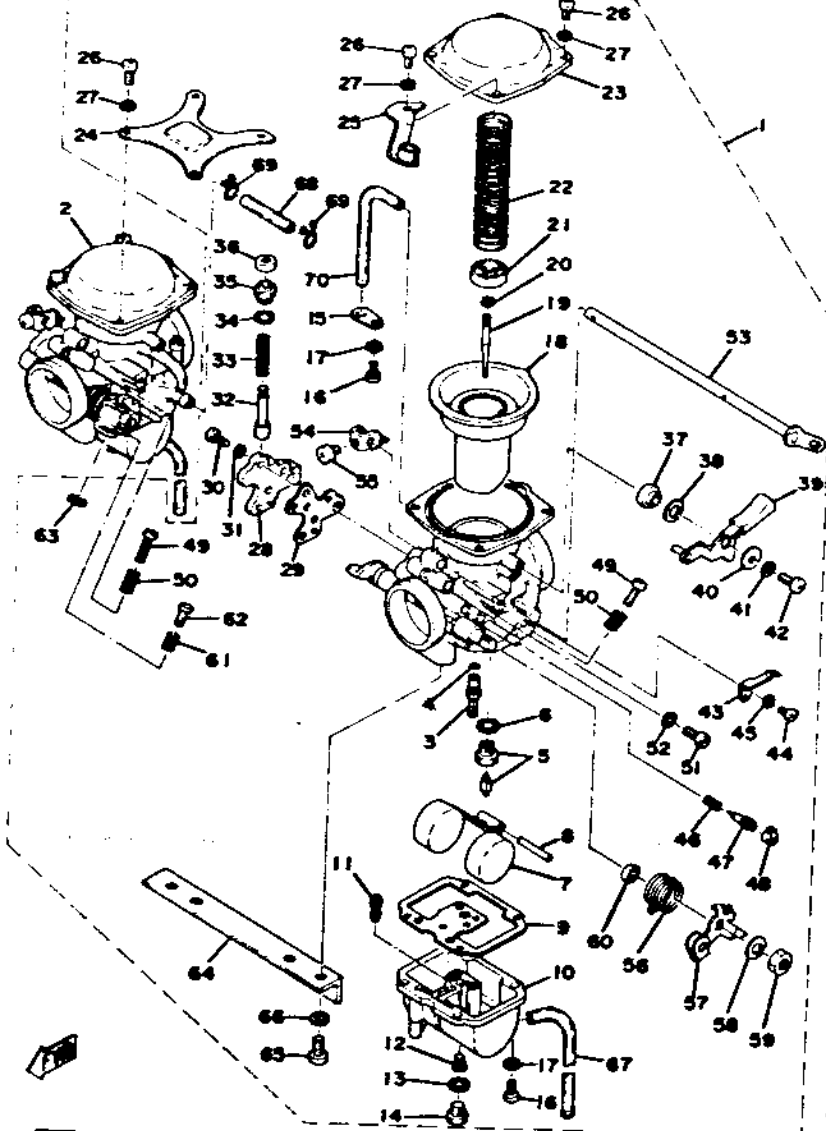

CARBURETOR XS650C

Ref. No.	Part Number	Description	A	B	C
1	584-14901-00-00	CARBURETOR ASS'Y, left.....			1
2	584-14902-00-00	CARBURETOR ASS'Y, right.....			1
3	341-14941-88-00	NOZZLE, main (Z-8)			2
4	93210-03142-00	O-RING.....			2
5	168-14190-20-00	VALVE SEAT ASS'Y (#20).....			2
6	214-14195-00-00	WASHER, valve seat			2
7	256-14985-00-00	FLOAT.....			2
8	127-14186-00-00	PIN, float.....			2
9	256-14984-00-00	PACKING, float chamber.....			2
10	584-14981-09-00	BODY, float chamber.....			2
11	584-14142-25-00	JET, pilot (#25)....			2
12	256-14944-24-00	JET, main (#120)			2
	256-14944-75-00	JET, main (#122.5)			2
	256-14944-25-00	JET, main (#125)			2
	256-14944-76-00	JET, main (#127.5)			2
13	256-14956-01-00	WASHER.....			2
14	256-14991-00-00	SCREW, plug.....			2
15	256-14146-01-00	PLATE.....			2
16	98501-04012-00	SCREW, pan head			8
17	92901-04100-00	WASHER, spring...			8
18	256-14940-00-00	DIAPHRAGM ASS'Y			2
19	584-14116-01-00	NEEDLE (4M1-3)...			2
20	256-14919-00-00	CLIP.....			2
21	256-14946-00-00	PLATE, needle fitting			2
22	584-14933-00-00	SPRING, diaphragm			2

CARBURETOR XS650C

Ref. No.	Part Number	Description	A	B	C
23	256-14958-00-00	COVER, diaphragm			2
24	584-14243-00-00	PLATE			1
25	447-14926-00-00	THROTTLE BRACKET ASS'Y			1
26	98503-05015-00	SCREW, pan head			8
27	92903-05100-00	WASHER, spring...			8
28	584-14907-00-00	BODY, starter			2
29	447-14979-00-00	GASKET, starter body			2
30	98501-04012-00	SCREW, pan head			6
31	92901-04100-00	WASHER, spring...			6
32	584-14171-00-00	PLUNGER, starter			2
33	256-14135-00-00	SPRING, plunger...			2
34	256-14954-00-00	WASHER			2
35	584-14176-00-00	CAP, plunger			2