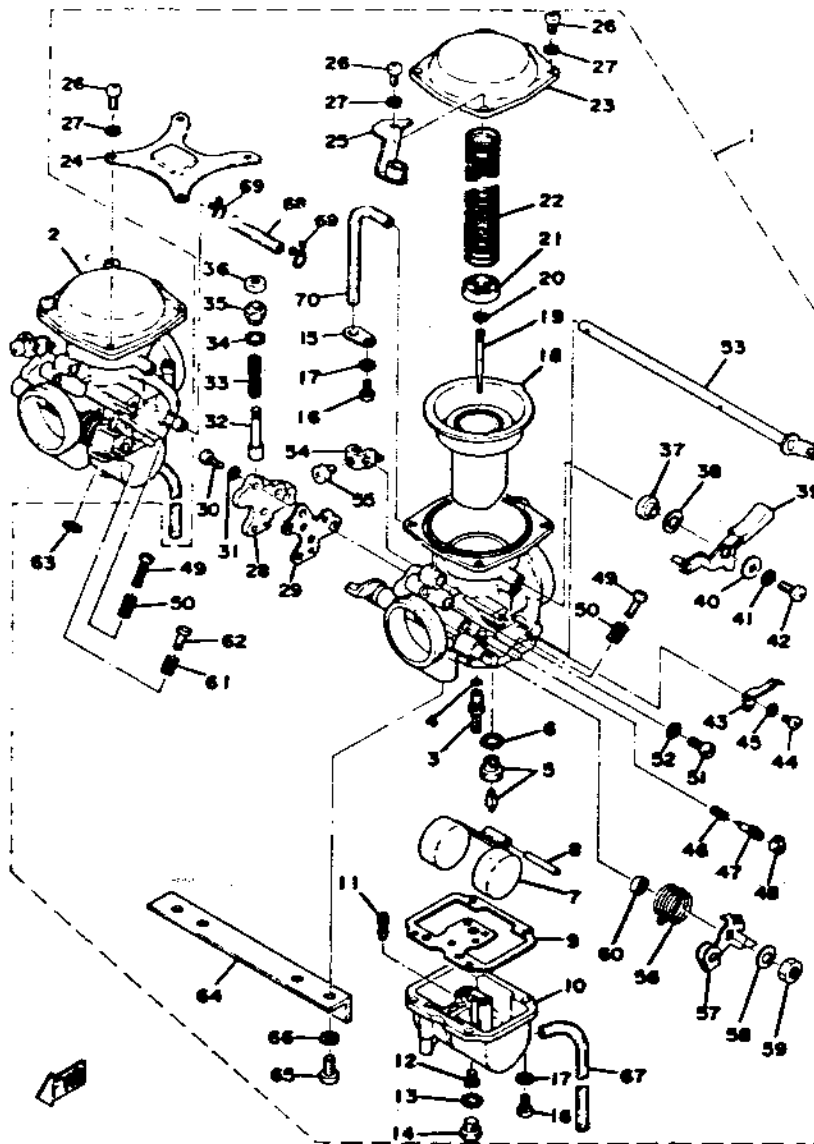

CARBURETOR XS650C

Ref. No.	Part Number	Description	A	B	C
23	256-14958-00-00	COVER, diaphragm			2
24	584-14243-00-00	PLATE			1
25	447-14926-00-00	THROTTLE BRACKET ASS'Y			1
26	98503-05015-00	SCREW, pan head			8
27	92903-05100-00	WASHER, spring...			8
28	584-14907-00-00	BODY, starter			2
29	447-14979-00-00	GASKET, starter body			2
30	98501-04012-00	SCREW, pan head			6
31	92901-04100-00	WASHER, spring...			6
32	584-14171-00-00	PLUNGER, starter			2
33	256-14135-00-00	SPRING, plunger...			2
34	256-14954-00-00	WASHER			2
35	584-14176-00-00	CAP, plunger			2

CARBURETOR (mfr.2) (cvpart) (I.O. number)	Makuni / BS36 / 58400
Main Jet	No. 122.5 / M.A.J. 1.0
Needle Jet	2.8

CARBURETOR XS650C

Ref. No.	Part Number	Description	A	B	C
47	584-14923-00-00	SCREW, pilot.....			2
48	584-14969-00-00	CAP, pilot screw...			2
49	256-14922-01-00	SCREW, throttle stop			3
50	256-14934-01-00	SPRING, throttle stop.....			3
51	341-14991-00-00	PLUG, screw.....			2
52	584-14956-00-00	WASHER, plug screw			2
53	584-14977-00-00	SHAFT, starter lever			1
54	1J7-14986-00-00	LEVER, starter 2.....			2
55	584-14991-00-00	SCREW, starter lever 2			2
56	584-14931-00-00	SPRING, throttle left			1
57	306-14964-00-00	LEVER, throttle left			1
58	92903-08100-00	WASHER, spring...			2
59	95301-12600-00	NUT.....			2
60	256-14997-00-00	SEAL (8φ).....			1
61	584-14934-00-00	SPRING, adjusting			1
62	584-14992-00-00	ROD, push.....			1
63	584-14937-00-00	CLIP, push rod.....			1
64	584-14146-00-00	PLATE.....			1
65	92503-06015-00	SCREW, pan head...			4
66	92903-06100-00	WASHER, spring.....			4
67	256-14197-01-00	PIPE.....			2
68	306-14988-00-00	PIPE.....			1
69	341-14919-00-00	CLIP.....			2
70	256-14987-00-00	PIPE.....			2