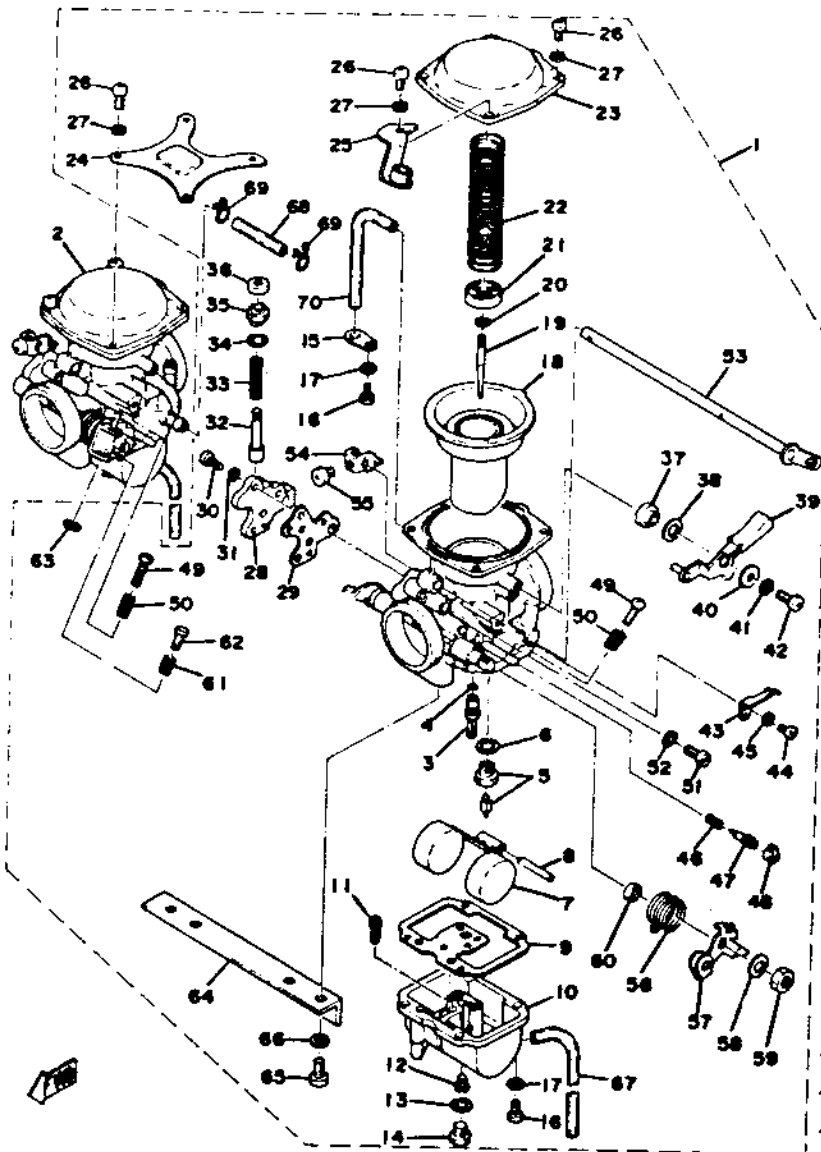

CARBURETOR XS650C

Ref. No.	Part Number	Description	A	B	C
1	584-14901-00-00	CARBURETOR ASS'Y, left.....			1
2	584-14902-00-00	CARBURETOR ASS'Y, right.....			1
3	341-14941-88-00	NOZZLE, main (Z-8)			2
4	93210-03142-00	O-RING.....			2
5	168-14190-20-00	VALVE SEAT ASS'Y (#20).....			2
6	214-14195-00-00	WASHER, valve seat			2
7	256-14985-00-00	FLOAT.....			2
8	127-14186-00-00	PIN, float.....			2
9	256-14984-00-00	PACKING, float chamber.....			2
10	584-14981-09-00	BODY, float chamber.....			2
11	584-14142-25-00	JET, pilot (#25)....			2
12	256-14944-24-00	JET, main (#120)			2
	256-14944-75-00	JET, main (#122.5)			2
	256-14944-25-00	JET, main (#125)			2
	256-14944-76-00	JET, main (#127.5)			2
13	256-14956-01-00	WASHER.....			2
14	256-14991-00-00	SCREW, plug.....			2
15	256-14146-01-00	PLATE.....			2
16	98501-04012-00	SCREW, pan head			8
17	92901-04100-00	WASHER, spring...			8
18	256-14940-00-00	DIAPHRAGM ASS'Y			2
19	584-14116-01-00	NEEDLE (4M1-3)...			2
20	256-14919-00-00	CLIP.....			2
21	256-14946-00-00	PLATE, needle fitting			2
22	584-14933-00-00	SPRING, diaphragm			2

CARBURETOR XS650C

Ref. No.	Part Number	Description	A	B	C
23	256-14958-00-00	COVER, diaphragm			2
24	584-14243-00-00	PLATE			1
25	447-14926-00-00	THROTTLE BRACKET ASS'Y			1
26	98503-05015-00	SCREW, pan head			8
27	92903-05100-00	WASHER, spring...			8
28	584-14907-00-00	BODY, starter			2
29	447-14979-00-00	GASKET, starter body			2
30	98501-04012-00	SCREW, pan head			6
31	92901-04100-00	WASHER, spring...			6
32	584-14171-00-00	PLUNGER, starter			2
33	256-14135-00-00	SPRING, plunger...			2
34	256-14954-00-00	WASHER			2
35	584-14176-00-00	CAP, plunger			2