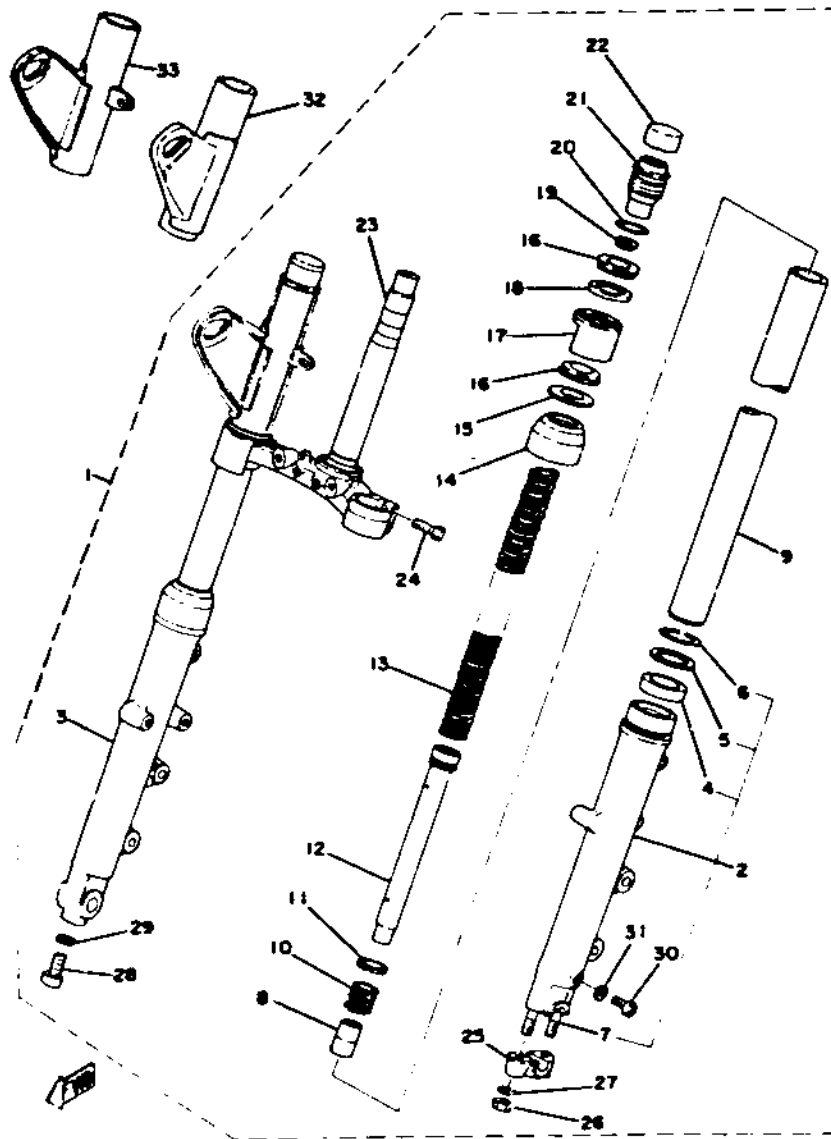

Ref. No.	Part Number	Description	DEF
1	2M0-23101-00-00	FRONT FORK ASS'Y (2F0-23101-00)	1 1
2	2F0-23126-00-00	. FORK TUBE, outer left	1 1
3	2F0-23136-00-00	. FORK TUBE, outer right	1 1
4	1T3-23145-00-00	. OIL SEAL	2 2
5	341-23146-50-00	. WASHER, oil seal	2 2
6	341-23156-50-00	. CLIP, oil seal	2 2
7	90116-08261-00	. BOLT, stud	2 2
8	1W1-23173-L0-00	. PIECE, oil lock	2 2
9	2F0-23110-00-00	. INNER TUBE COMP.	2 2
10	2F0-23151-00-00	. SPRING, rebound	2 2

XS650E/F

11	2F0-23157-00-00	. RING, front fork piston	2 2
12	2F0-23170-00-00	. CYLINDER COMP., front fork	2 2
13	2F0-23141-00-00	. SPRING, front fork	2 2
	2F0-23141-10-00	. SPRING, front fork (heavy duty)	2
14	1T3-23144-50-00	. SEAL, dust	2 2
15	1T3-23146-50-00	. WASHER	2 2
16	1T3-23163-51-00	. GASKET	4 4
17	1T3-23122-51-00	. COVER, outer	2 2
18	1T3-23116-51-00	. GUIDE, cover	2 2
19	2F0-23149-00-00	. WASHER	2 2
20	2F0-23114-00-00	. RING, cap bolt	2 2

XS650E/F

Front Forks:	Oil type/level/qty	10 wt. Fork Oil / ϕ / 169cc
	Gas Pressure	ϕ
	Spring Length std	482mm

Ref. No.	Part Number	Description	DEF
21	2F0-23111-00-00	. BOLT, cap	2 2
22	2F0-23166-00-00	. CAP, front fork	2 2
23	1T3-23340-50-33	. UNDERBRACKET COMP.....	1 1
24	90119-08012-00	. BOLT	4 4
25	341-23167-50-00	. HOLDER, axle	1 1
26	90185-08054-00	. NUT	2 2

XS650E/F

27	90201-08544-00	. WASHER, plate	2 2
28	278-23181-50-00	. BOLT, hexagon socket head ...	2 2
29	509-23158-L0-00	. GASKET.....	2 2
30	98501-04008-00	. PLUG, drain (122-23119-01)...	2 2
31	122-23129-00-00	. GASKET, drain plug	2 2
32	1T3-23121-51-93	COVER, upper left	1 1
33	1T3-23131-51-93	COVER, upper right	1 1