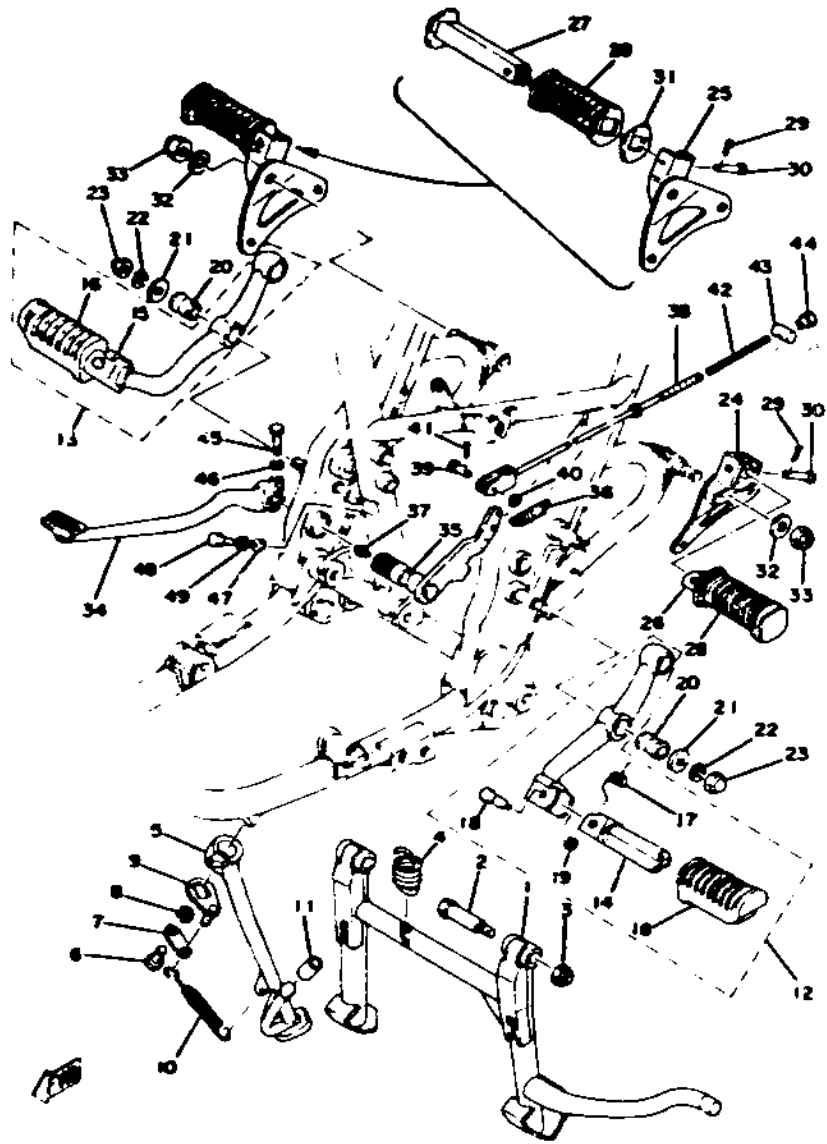

Ref. No.	Part Number	Description	DEF
1	1T3-27111-02-00	STAND, main (1T3-27111-01)...	1 1 1
2	90109-10268-00	BOLT (447-27112-00).....	2 2 2
3	90185-10035-00	NUT, self-locking.....	2 2 2
4	90506-50064-00	SPRING, tension (256-27116-00)	1 1 1
5	1T3-27311-00-00	STAND, side.....	1 1 1
6	97301-08020-00	BOLT, hexagon.....	1 1 1
7	1T3-27322-00-00	WASHER, lock.....	1 1 1
8	90201-08114-00	WASHER, plate (156-24186-00)	1 1 1
9	1T3-27315-00-00	LINK, side stand.....	1 1 1
10	90507-29009-00	SPRING, tension.....	1 1 1
11	278-27314-00-00	STOPPER, side stand.....	1 1
	1T3-27314-00-00	STOPPER, side stand.....	1
12	1T3-27410-00-33	FOOTREST ASS'Y, left (1T3-27410-00).....	1 1 1
13	1T3-27420-00-33	FOOTREST ASS'Y, right (1T3-27420-00).....	1 1 1
14	1T3-27451-00-00	. FOOTREST, left.....	1 1 1
15	1T3-27461-00-00	. FOOTREST, right.....	1 1 1
16	1J7-27413-01-00	. COVER, footrest right.....	2 2 2
17	90508-20023-00	. SPRING, torsion (214-27426-00)	2 2 2

Ref. No.	Part Number	Description	DEF
18	90243-08006-00	. PIN (214-27418-00).....	2 2 2
19	90201-06042-00	. WASHER, plate (214-27417-00)	2 2 2
20	256-27414-00-00	DAMPER, rubber 1	4 4 4
21	90201-10437-00	WASHER, plate	4 4 4
22	92903-10100-00	WASHER, spring	4 4 4
23	90176-10013-00	NUT, cap	4 4 4
24	584-27432-00-00	BRACKET, rear footrest left.....	1 1 1
25	584-27442-00-00	BRACKET, rear footrest right.....	1 1 1
26	447-27431-00-00	FOOTREST, rear left	1 1 1
27	447-27441-00-00	FOOTREST, rear right	1 1 1
28	447-27433-00-00	COVER, rear footrest	2 2 2
29	91401-16015-00	PIN, cotter	2 2 2
30	91501-06035-00	PIN, clevis	2 2
	91701-06035-00	PIN, clevis	2
31	90209-18070-00	WASHER (447-27437-00)	2 2 2
32	90201-13502-00	WASHER, plate	2 2 2
33	90185-12046-00	NUT, self-locking.....	2 2 2
34	533-27211-01-93	PEDAL, brake (533-27211-00-93)	1 1 1
35	533-27212-00-00	SHAFT, brake pedal	1 1 1
36	90506-23046-00	SPRING, tension (341-27216-00)	1 1 1