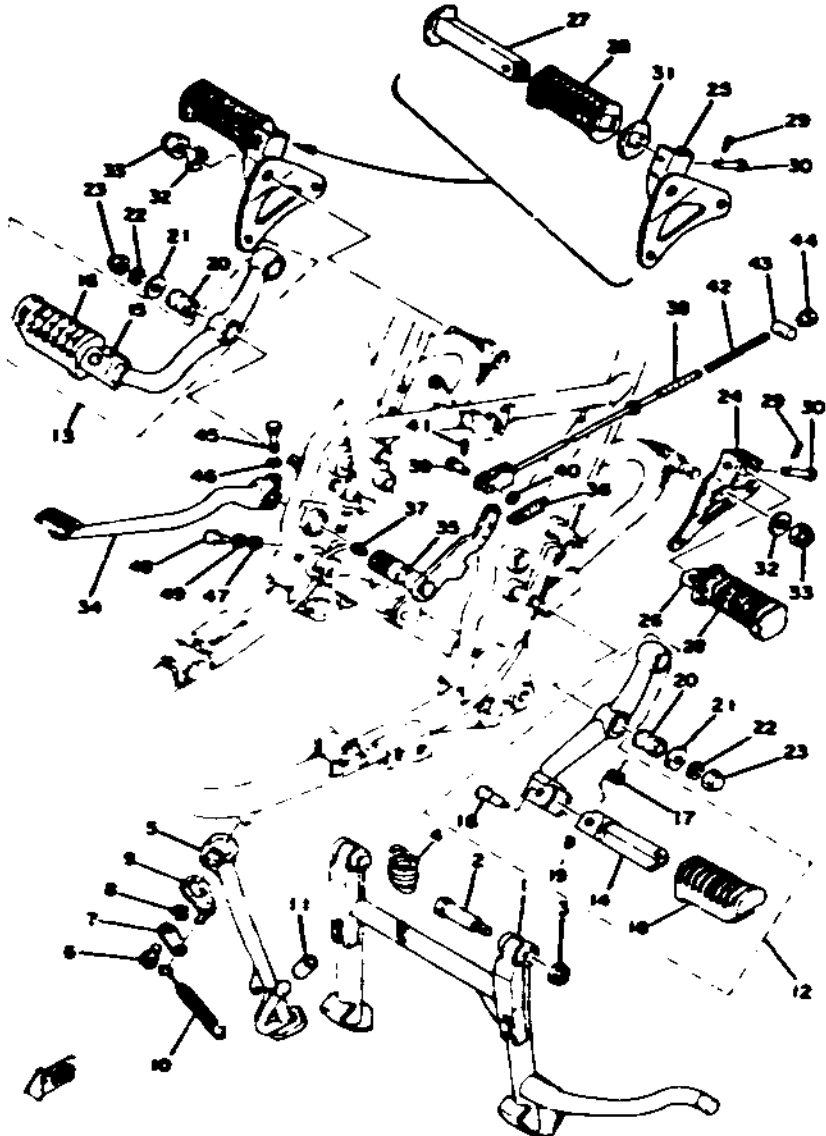

Ref. No.	Part Number	Description	DEF
1	1T3-27111-02-00	STAND, main (1T3-27111-01)...	1 1 1
2	90109-10268-00	BOLT (447-27112-00).....	2 2 2
3	90185-10035-00	NUT, self-locking.....	2 2 2
4	90506-50064-00	SPRING, tension (256-27116-00)	1 1 1
5	1T3-27311-00-00	STAND, side.....	1 1 1
6	97301-08020-00	BOLT, hexagon.....	1 1 1
7	1T3-27322-00-00	WASHER, lock.....	1 1 1
8	90201-08114-00	WASHER, plate (156-24186-00)	1 1 1
9	1T3-27315-00-00	LINK, side stand.....	1 1 1
10	90507-29009-00	SPRING, tension.....	1 1 1
11	278-27314-00-00	STOPPER, side stand.....	1 1
	1T3-27314-00-00	STOPPER, side stand.....	1
12	1T3-27410-00-33	FOOTREST ASS'Y, left (1T3-27410-00).....	1 1 1
13	1T3-27420-00-33	FOOTREST ASS'Y, right (1T3-27420-00).....	1 1 1
14	1T3-27451-00-00	. FOOTREST, left.....	1 1 1
15	1T3-27461-00-00	. FOOTREST, right.....	1 1 1
16	1J7-27413-01-00	. COVER, footrest right.....	2 2 2
17	90508-20023-00	. SPRING, torsion (214-27426-00)	2 2 2

Ref. No.	Part Number	Description	DEF
18	90243-08006-00	. PIN (214-27418-00).....	2 2 2
19	90201-06042-00	. WASHER, plate (214-27417-00)	2 2 2
20	256-27414-00-00	DAMPER, rubber 1	4 4 4
21	90201-10437-00	WASHER, plate	4 4 4
22	92903-10100-00	WASHER, spring	4 4 4
23	90176-10013-00	NUT, cap	4 4 4
24	584-27432-00-00	BRACKET, rear footrest left.....	1 1 1
25	584-27442-00-00	BRACKET, rear footrest right.....	1 1 1
26	447-27431-00-00	FOOTREST, rear left	1 1 1
27	447-27441-00-00	FOOTREST, rear right	1 1 1
28	447-27433-00-00	COVER, rear footrest	2 2 2
29	91401-16015-00	PIN, cotter	2 2 2
30	91501-06035-00	PIN, clevis	2 2
	91701-06035-00	PIN, clevis	2
31	90209-18070-00	WASHER (447-27437-00)	2 2 2
32	90201-13502-00	WASHER, plate	2 2 2
33	90185-12046-00	NUT, self-locking.....	2 2 2
34	533-27211-01-93	PEDAL, brake (533-27211-00-93)	1 1 1
35	533-27212-00-00	SHAFT, brake pedal	1 1 1
36	90506-23046-00	SPRING, tension (341-27216-00)	1 1 1