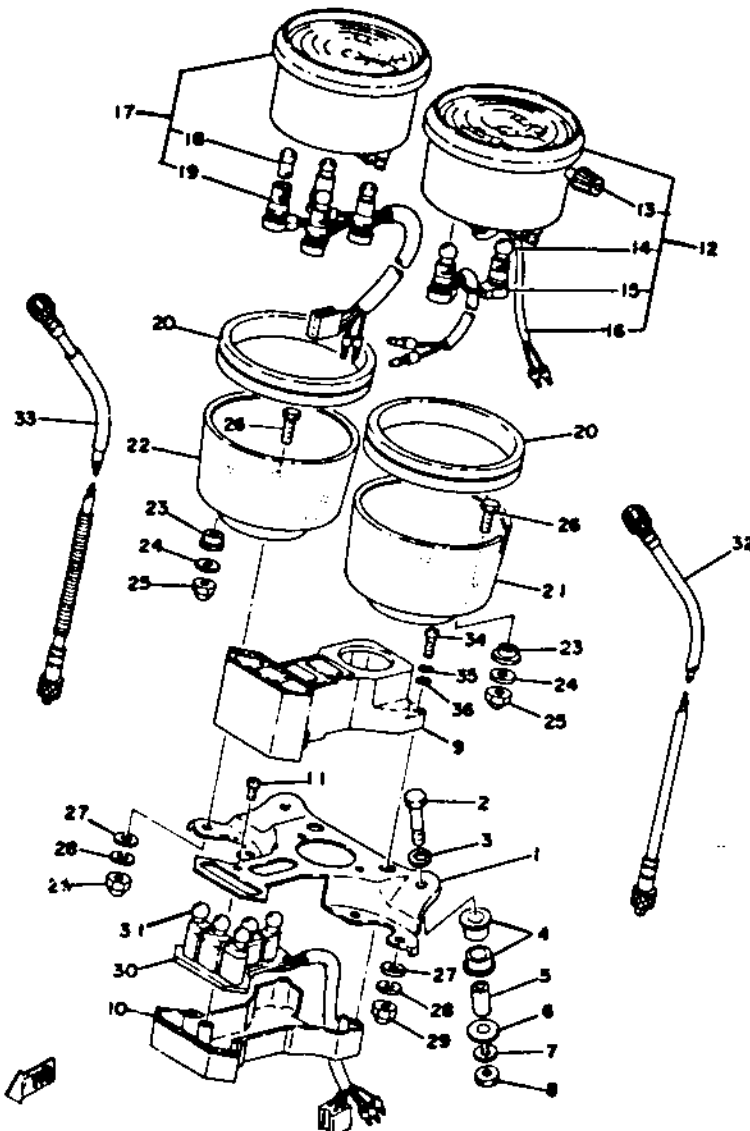

Ref. No.	Part Number	Description	DEF
1	1J3-83519-00-00	BRACKET, meter	1 1 1
2	97306-06040-00	BOLT, hexagon	2 2 2
3	92906-06600-00	WASHER, plate	2 2 2
4	584-83541-00-00	DAMPER, meter	4 4 4
5	90387-06249-00	COLLAR (6.5-10.5-28)	2 2 2
6	90201-06067-00	WASHER, plate (90201-06380)	2 2 2
7	92903-06100-00	WASHER, spring	2 2 2
8	95301-06600-00	NUT, hexagon	2 2 2
9	1T3-83568-00-00	PILOT BOX, upper	1 1 1
10	1J3-83569-71-00	PILOT BOX, under	1 1 1
11	98501-05010-00	SCREW, pan head	1 1 1
12	1J3-83570-71-00	SPEEDOMETER ASS'Y	1 1
	2J2-83570-A0-00	SPEEDOMETER ASS'Y	1
13	584-83578-71-00	. KNOB, trip meter	1 1 1
14	123-83516-21-00	. BULB (12V-3.4W)	2 2 2
15	584-83536-01-00	. SOCKET CORD ASS'Y 1	1 1
	2J2-83536-00-00	. SOCKET CORD ASS'Y 1	1
16	1J3-83556-01-00	. SOCKET CORD ASS'Y 4	1 1
	2J2-83556-00-00	. SOCKET CORD ASS'Y 4	1
17	1T3-83540-00-00	TACHOMETER ASS'Y	1 1
	1J7-83540-00-00	TACHOMETER ASS'Y	1 1
	2F0-83540-00-00	TACHOMETER ASS'Y	1
18	123-83516-21-00	. BULB (12V-3.4W)	4 3
	123-83516-21-00	. BULB (12V-3.4W)	3 3
19	1T3-83520-00-00	. SOCKET CORD ASS'Y 3	1
	1J3-83520-01-00	. SOCKET CORD ASS'Y 3	1 1 1

Ref. No.	Part Number	Description	DEF
20	3H3-83513-00-00	DAMPER, meter (584-83513-01)	2 2 2
21	584-83507-00-00	COVER, speedometer	1 1 1
22	584-83508-00-00	COVER, tachometer	1 1 1
23	584-83523-00-00	DAMPER	4 4 4
24	90201-05031-00	WASHER, plate	4 4 4
25	95301-05800-00	NUT, crown	4 4 4
26	584-83546-00-00	BOLT	4 4 4
27	92903-06200-00	WASHER, plain	4 4 4
28	92903-06100-00	WASHER, spring	4 4 4
29	95301-06800-00	NUT, crown	4 4 4
30	1T3-83509-00-00	SOCKET CORD ASS'Y 2	1 1 1
31	123-83516-21-00	BULB (12V-3.4W)	4 4 4
32	341-83550-01-00	SPEEDOMETER CABLE ASS'Y (341-83550-00)	1 1 1
33	447-83560-01-00	TACHOMETER CABLE ASS'Y (447-83560-00)	1 1 1
34	98506-04020-00	SCREW, pan head	4 4 4
35	92906-04100-00	WASHER, spring	4 4 4
36	92906-04600-00	WASHER, plate	4 4 4

Headlight / Taillight / Signal Rating	12V50-40W / 12V27-8W / 12V27W
---------------------------------------	-------------------------------