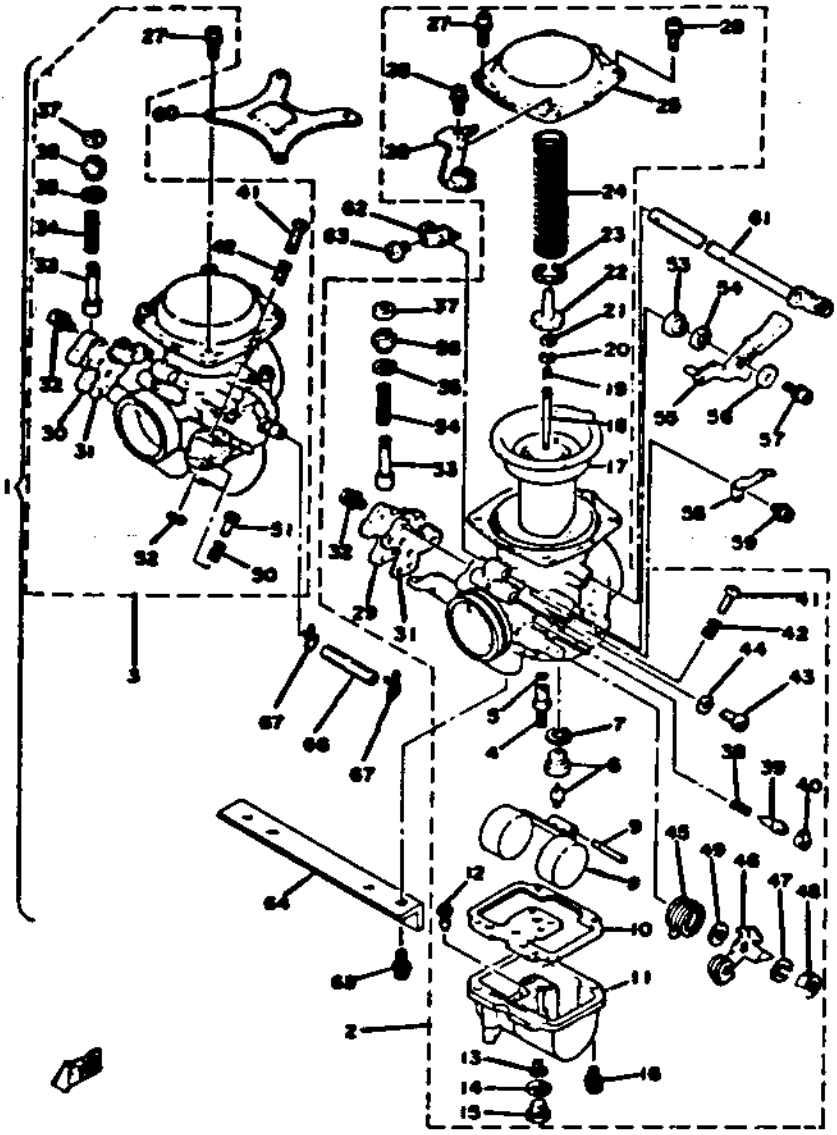

Ref. No.	Part Number	Description	DEF
24	2F0-14933-00-00	.. SPRING, diaphragm	2 2
25	258-14958-00-00	.. COVER, diaphragm	2 2
26	447-14926-00-00	.. THROTTLE BRACKET ASS'Y	1 1
27	97602-05116-00	.. SCREW, pan head w/washer	4 4
28	97601-05114-00	.. SCREW, pan head w/washer	4 4
29	2F0-14907-00-00	.. BODY, starter left	1 1
30	1A8-14907-00-00	.. BODY, starter right	1 1
31	447-14979-00-00	.. GASKET, starter body.....	2 2
32	97601-04112-00	.. SCREW, pan head w/washer	6 6
33	584-14171-00-00	.. PLUNGER, starter.....	2 2
34	256-14135-00-00	.. SPRING, plunger.....	2 2

XS650 E006501 ~

35	256-14954-00-00	.. WASHER	2 2
36	584-14176-00-00	.. CAP, plunger	2 2
37	306-14173-00-00	.. COVER, plunger cap	2 2
38	2F0-14134-00-00	.. SPRING, air adjusting.....	2 2
39	2F0-14923-00-00	.. SCREW, pilot.....	2 2
40	584-14969-00-00	.. CAP, pilot screw.....	2 2
41	256-14922-01-00	.. SCREW, throttle stop	2 2
42	256-14934-01-00	.. SPRING, throttle stop.....	2 2
43	341-14991-00-00	.. PLUG, screw	2 2
44	584-14956-00-00	.. WASHER, plug screw.....	2 2
45	584-14931-00-00	.. SPRING, throttle left.....	1 1