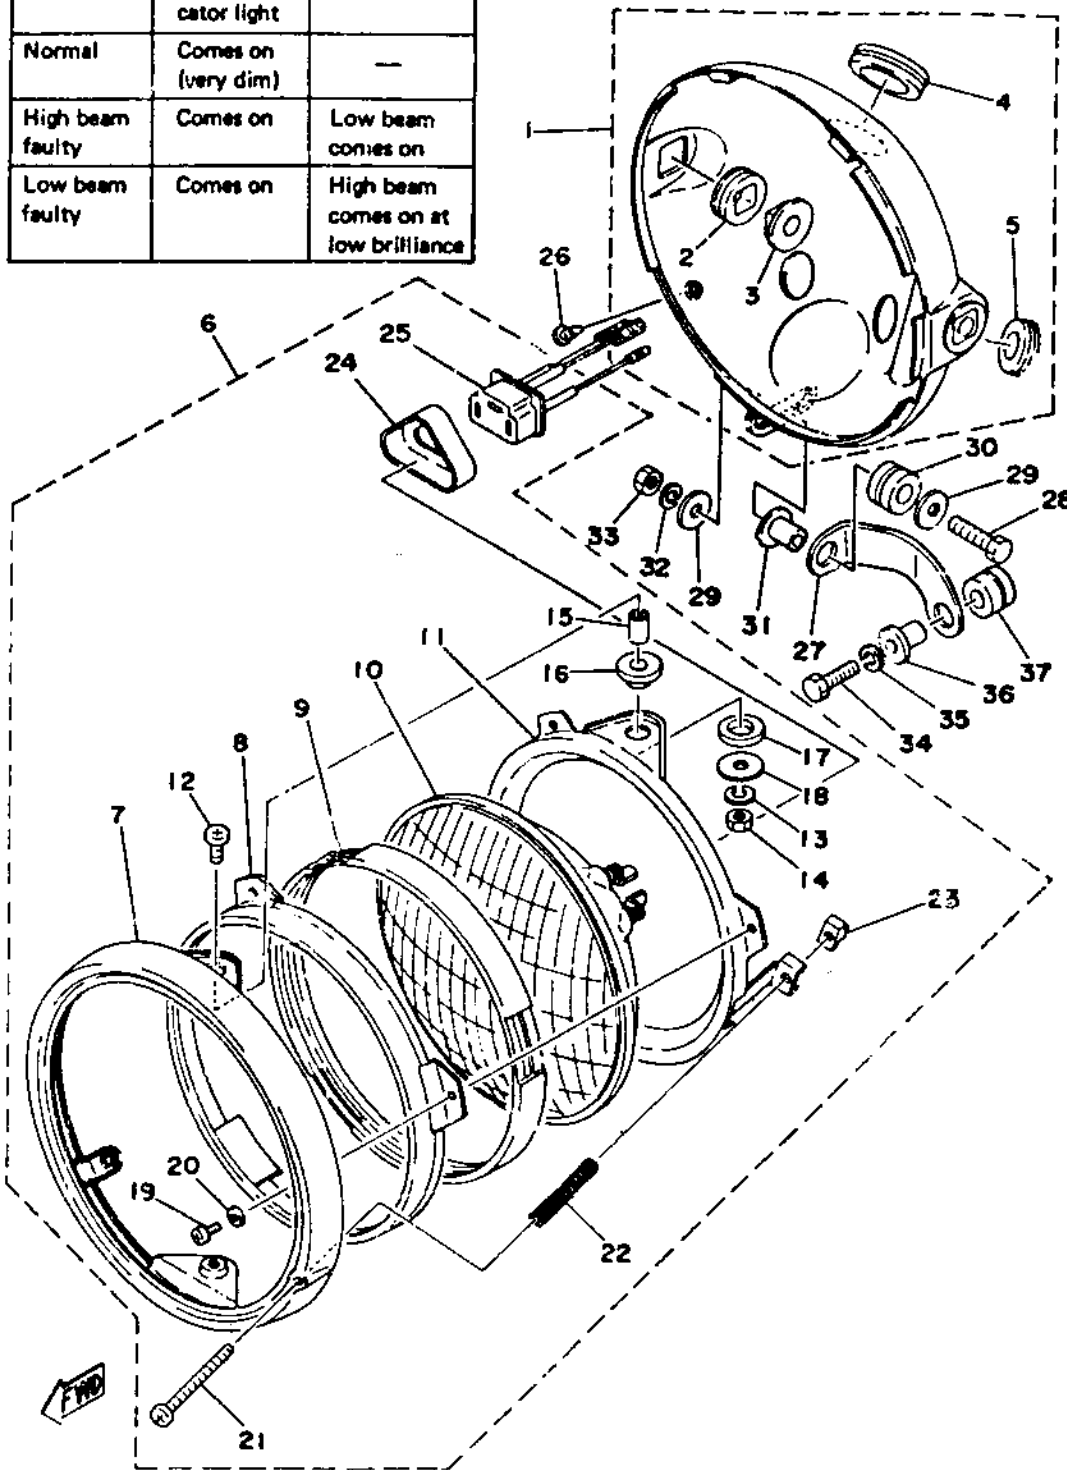

Warning condition	Headlight failure indicator light	Reserve lighting function
Normal	Comes on (very dim)	—
High beam faulty	Comes on	Low beam comes on
Low beam faulty	Comes on	High beam comes on at low brilliance

Ref. No.	Part Number	Description	Qty.	Applicable Machine No.
1	584-84330-82-93	BODY ASSY.....	1	
2	584-84345-60-00	BUSHING.....	2	
3	584-84338-60-00	COLLAR.....	2	
4	214-84153-60-00	GROMMET.....	1	
5	150-84153-00-00	GROMMET.....	2	
6		HEAD LAMP UNIT ASSY.....	1	
7	341-84315-40-00	RIM, head lamp.....	1	
8	447-84395-61-00	RING, retaining.....	1	
9	447-84322-60-00	GASKET, lens (447-84322-61)....	1	
10	341-84320-60-00	LENS ASSY (12V-50/40W).....	1	
11	584-84394-61-00	RING, mounting (584-84394-60)...	1	
12	584-84398-60-00	SCREW, mounting ring.....	2	
13	92903-05100-00	WASHER, spring.....	2	
14	95301-05600-00	NUT, hexagon.....	2	
15	584-84392-60-00	COLLAR.....	2	
16	584-84393-60-00	DAMPER, A.....	2	
17	584-84399-60-00	DAMPER, B.....	1	
18	584-84344-60-00	WASHER, plain.....	2	
19	98501-04008-00	SCREW, pan head.....	3	
20	92901-04100-00	WASHER, spring.....	3	
21	447-84331-61-00	SCREW, adjusting.....	1	
22	447-84332-61-00	SPRING, compression.....	1	
23	198-84334-60-00	NUT, adjusting.....	1	
24	341-84397-61-00	COVER, socket.....	1	
25	371-84312-60-00	CORD, head lamp.....	1	
26	90152-05005-00	SCREW, rim fitting.....	2	
27	2M0-84318-00-00	STAY, head lamp.....	1	

Ref. No.	Part Number	Description	Qty.	Applic. Machine No.
28	97313-06030-00	BOLT, hexagon (97323-06030)	1	
29	90201-06067-00	WASHER, plate (90201-06380)	2	
30	90480-14102-00	GROMMET (214-21717-00)	1	
31	90387-06388-00	COLLAR (322-21544-00)	1	
32	92903-06100-00	WASHER, spring	1	
33	95301-06800-00	NUT, hexagon	1	
34	97313-06025-00	BOLT, hexagon (97323-06025)	1	
35	92903-06100-00	WASHER, spring	1	
36	90387-07549-00	COLLAR	1	
37	90480-14244-00	GROMMET (447-84390-00)	1	