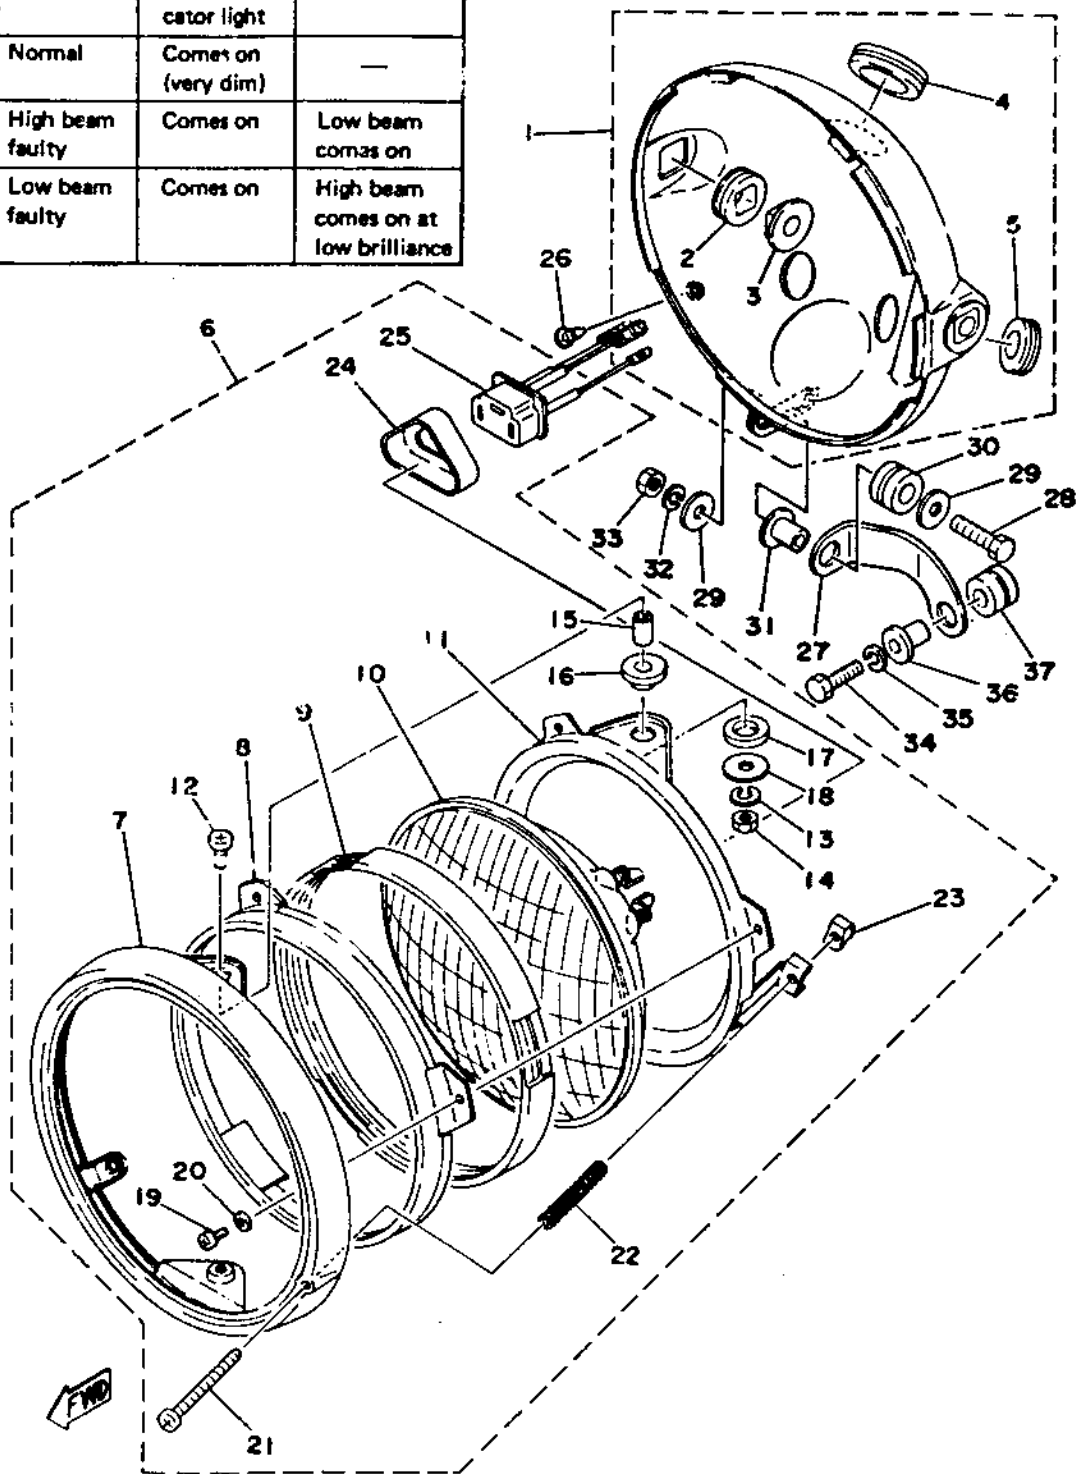

Warning condition	Headlight failure indicator light	Reserve lighting function
Normal	Comes on (very dim)	—
High beam faulty	Comes on	Low beam comes on
Low beam faulty	Comes on	High beam comes on at low brilliance

Ref. No.	Part Number	Description	Qty.	Applicable Machine No.
1	584-84330-82-93	BODY ASSY.....	1	
2	584-84345-60-00	BUSHING.....	2	
3	584-84338-60-00	COLLAR.....	2	
4	214-84153-60-00	GROMMET.....	1	
5	150-84153-00-00	GROMMET.....	2	
6		HEAD LAMP UNIT ASSY.....	1	
7	341-84315-40-00	RIM, head lamp.....	1	
8	447-84395-61-00	RING, retaining.....	1	
9	447-84322-60-00	GASKET, lens (447-84322-61)....	1	
10	341-84320-60-00	LENS ASSY (12V-50/40W).....	1	
11	584-84394-61-00	RING, mounting (584-84394-60)...	1	
12	584-84398-60-00	SCREW, mounting ring.....	2	
13	92903-05100-00	WASHER, spring.....	2	
14	95301-05600-00	NUT, hexagon.....	2	
15	584-84392-60-00	COLLAR.....	2	
16	584-84393-60-00	DAMPER, A.....	2	
17	584-84399-60-00	DAMPER, B.....	1	
18	584-84344-60-00	WASHER, plain.....	2	
19	98501-04008-00	SCREW, pan head.....	3	
20	92901-04100-00	WASHER, spring.....	3	
21	447-84331-61-00	SCREW, adjusting.....	1	
22	447-84332-61-00	SPRING, compression.....	1	
23	198-84334-60-00	NUT, adjusting.....	1	
24	341-84397-61-00	COVER, socket.....	1	
25	371-84312-60-00	CORD, head lamp.....	1	
26	90152-05005-00	SCREW, rim fitting.....	2	
27	2M0-84318-00-00	STAY, head lamp.....	1	

Ref. No.	Part Number	Description	Qty.	Applic. Machine No.
28	97313-06030-00	BOLT, hexagon (97323-06030)	1	
29	90201-06067-00	WASHER, plate (90201-06380)	2	
30	90480-14102-00	GROMMET (214-21717-00)	1	
31	90387-06388-00	COLLAR (322-21544-00)	1	
32	92903-06100-00	WASHER, spring	1	
33	95301-06800-00	NUT, hexagon	1	
34	97313-06025-00	BOLT, hexagon (97323-06025)	1	
35	92903-06100-00	WASHER, spring	1	
36	90387-07549-00	COLLAR	1	
37	90480-14244-00	GROMMET (447-84390-00)	1	