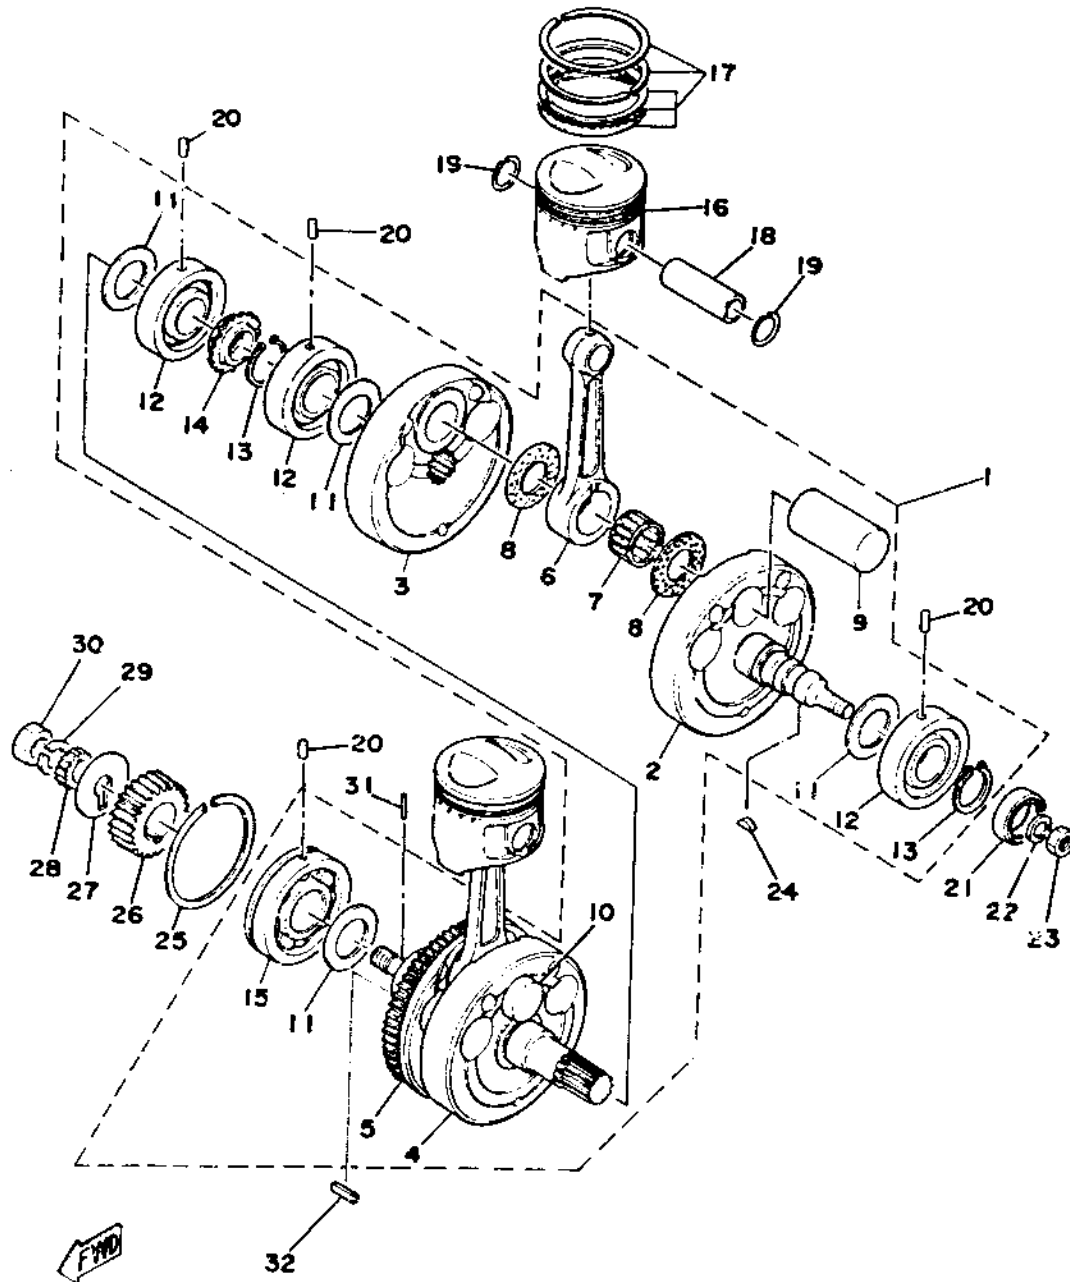

Piston Skirt Clearance new/max.	.050~.055mm / 0.1mm
Ring End Gap top/2nd/3rd	0.2~0.4mm / 1mm / 0.3~0.9mm

Ref. No.	Part No.	Description	Qty.	Appl. Mach. No.
1	447-11400-01-00	CRANK ASS'Y	1	
2	256-11412-01-00	CRANK 1, left	1	
3	256-11422-01-00	CRANK 1, right	1	
4	256-11432-02-00	CRANK 2, left	1	
5	306-11442-03-00	CRANK 2, right	1	
6	447-11651-00-00	ROD, connecting	2	
7	93310-62660-00	BEARING, con-rod big end	2	
8	90209-20014-00	WASHER (256-11685-00)	4	
9	256-11681-00-00	PIN, crank left	1	
10	306-11681-00-00	PIN, crank right	1	
11	256-11561-00-00	SHIM, crank (32.2-44-1.0)	4	
12	93390-00003-00	BEARING	3	
13	93410-32019-00	CIRCLIP (S-32)	2	
14	447-11549-01-00	SPROCKET, cam chain (18T)	1	
15	93306-30604-00	BEARING (86306C3 special)	1	
16	447-11631-01-96	PISTON (74.96mm STD)	2	
	447-11635-01-00	PISTON (75.25mm 1st O.S)	2	
	447-11636-01-00	PISTON (75.50mm 2nd O.S)	2	
	447-11637-01-00	PISTON (75.75mm 3rd O.S)	2	
	447-11637-01-00	PISTON (76.00mm 4th O.S)	2	
	447-11630-00-00	PISTON (STD)	1s	
	447-11630-10-00	PISTON ASS'Y (1st O.S)	1s	
	447-11630-20-00	PISTON ASS'Y (2nd O.S)	1s	
	447-11630-30-00	PISTON ASS'Y (3rd O.S)	1s	
	447-11630-40-00	PISTON ASS'Y (4th O.S)	1s	
17	447-11610-00-00	PISTON RING SET (STD)	2s	
	447-11610-10-00	PISTON RING SET (1st O.S)	2s	
	447-11610-20-00	PISTON RING SET (2nd O.S)	2s	
	447-11610-30-00	PISTON RING SET (3rd O.S)	2s	
	447-11610-40-00	PISTON RING SET (4th O.S)	2s