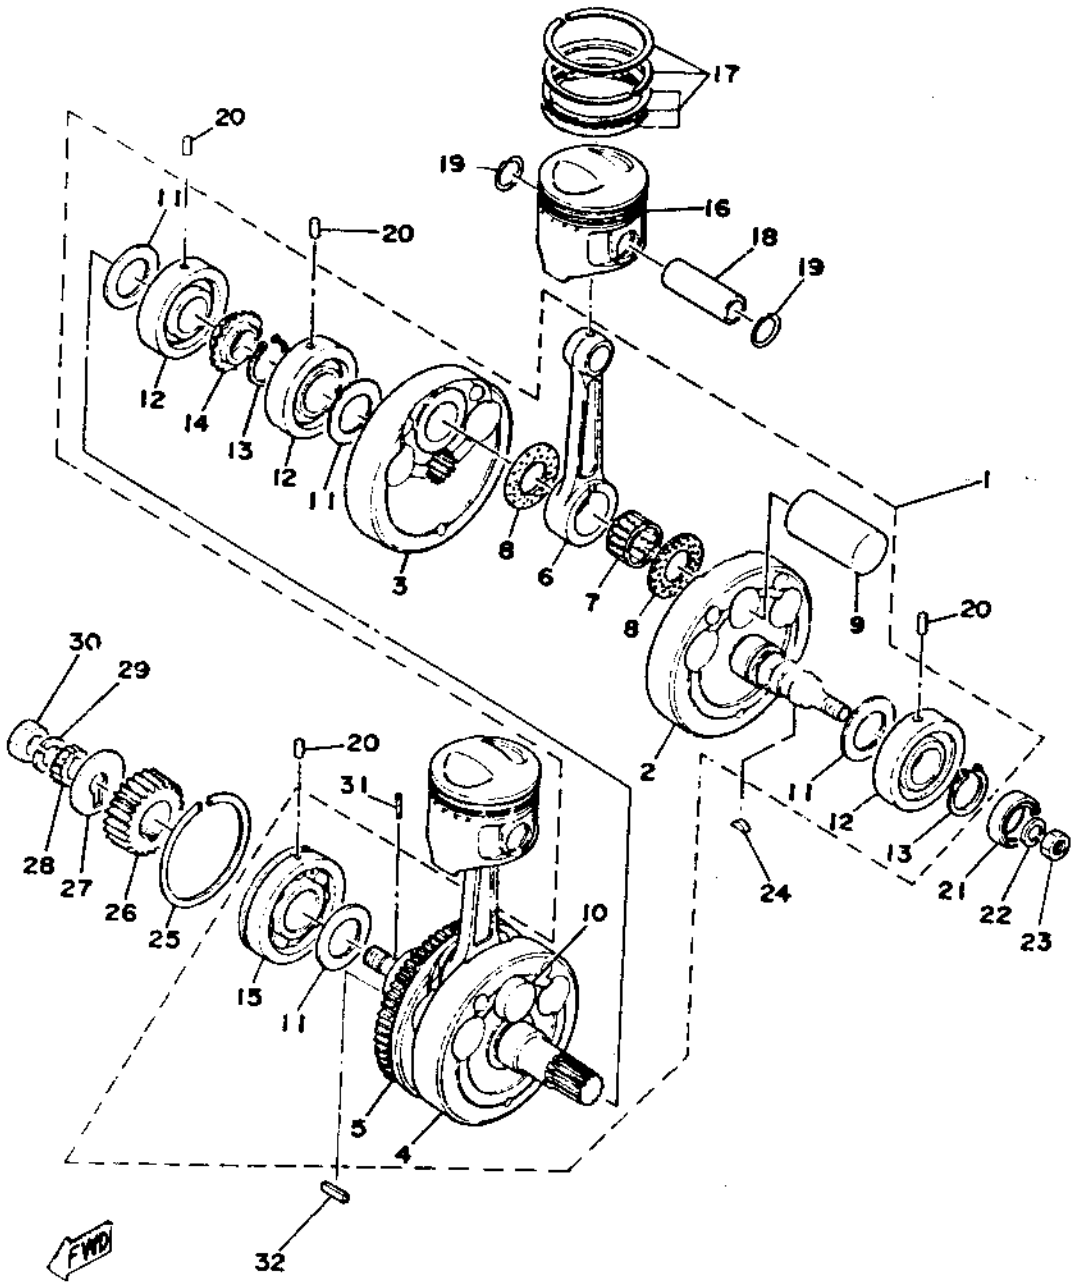

Piston Skirt Clearance new/max.	.050~.055mm / 0.1mm
Ring End Gap top/2nd/3rd	0.2~0.4mm / same / 0.3~0.9mm

Ref. No.	Part No.	Description	Qty.
18	417-11633-00-00	PIN, piston	2
19	93450-22027-00	CLIP (341-11634-00)	4
20	93605-12069-00	PIN, dowel (4.5-11.8)	4
21	93102-25121-00	OIL SEAL (SD-25-40.6-9)	1
22	92901-12100-00	WASHER, spring	1
23	90170-12064-00	NUT (256-11556-00)	1
24	90280-04005-00	KEY, woodruff (341-11545-00)	1
25	93440-78011-00	CIRCLIP (78 special)	1
26	256-16111-00-00	GEAR, primary drive (27T)	1
27	90201-16579-00	WASHER, plate	1
28	256-13324-01-00	GEAR, drive 1 (17T)	1
29	92901-14100-00	WASHER, spring	1
30	90170-14076-00	NUT (256-11555-00)	1
31	93603-17070-00	PIN, dowel (3-16.8)	1
32	90282-07023-00	KEY, straight	1