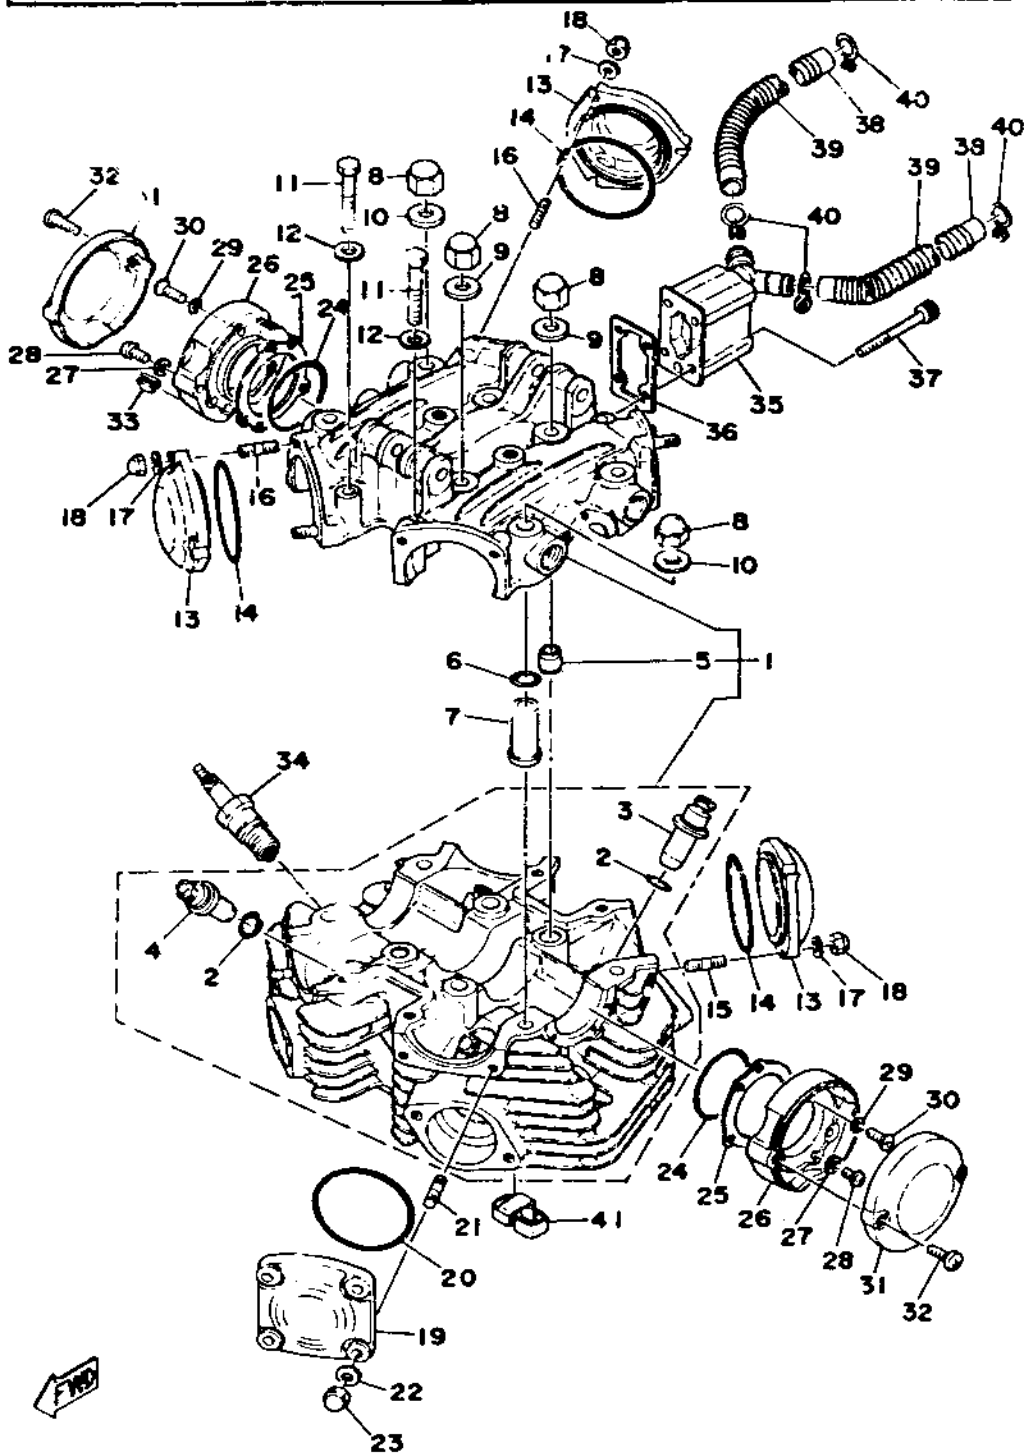

Spark Plug Type	Champion N7Y or NGK BP7E3
Spark Plug Gap/Torque/Cap Ω	0.7~0.8mm / 2.0 m·kg / 10K Ω

Ref. No	Part Number	Description	Qty.	Applicat Machine No.
1	2M0-11110-00-00	CYLINDER HEAD ASS'Y.....	1	
2	93210-15151-00	O-RING (1.5-4.5).....	4	
3	256-11133-11-00	GUIDE, intake valve (1st O.S) .....	2	
	341-11133-11-00	GUIDE, intake (256-11133-11) ....	2	
	256-11133-21-00	GUIDE, intake valve (2nd O.S).....	2	
4	341-11134-11-00	GUIDE, exhaust valve (1st O.S) (256-11134-11).....	2	
	256-11134-21-00	GUIDE, exhaust valve (2nd O.S) ...	2	
5	91800-16016-00	PIN, dowel (12.3-15-16) .....	2	
6	93210-12152-00	O-RING (1.8-11.5).....	4	
7	256-11199-00-00	SLEEVE, cylinder head cover.....	4	
8	90176-10008-00	NUT (256-11171-00).....	8	
9	90201-10131-00	WASHER (256-11174-00).....	4	
10	90710-10004-00	WASHER, seal (256-11173-02) .....	4	
11	97321-08060-00	BOLT, hexagon .....	4	
12	92903-08700-00	WASHER, plain.....	4	
13	447-11186-00-00	COVER, cylinder head side 1 .....	3	
14	93210-62304-00	O-RING (2.8-62).....	3	
15	90116-06017-00	BOLT, stud (256-11179-00) .....	3	
16	90116-06238-00	BOLT, stud.....	6	
17	92903-06600-00	WASHER, plain (92903-06200).....	9	
18	95303-06800-00	NUT, crown.....	9	
19	447-11185-00-00	COVER, cylinder head side 3 .....	1	
20	93210-62304-00	O-RING (2.8-62).....	1	
21	90116-08150-00	BOLT, stud (802-13558-00) .....	4	
22	92903-08200-00	WASHER, plain.....	4	
23	95303-08800-00	NUT, crown.....	4	
24	93210-45150-00	O-RING (2.3-45).....	2	
25	256-11146-00-00	GASKET, breaker cover .....	2	
26	256-11157-03-00	COVER, breaker 1.....	2	
27	92903-06200-00	WASHER, plain.....	2	
28	92503-06015-00	SCREW, pan head .....	2	
29	92903-06500-00	WASHER, tooth (92901-06500).....	6	
30	92701-06015-00	SCREW, flat head.....	6	

Spark Plug Type	Champion 1471 or NGK BP7ES
Spark Plug Gap/Torque/Cap 12	0.7~0.8mm / 2.0 m·kg / 10K 12

Ref. No.	Part No.	Description	Qty.	Applica Machin No.
----------	----------	-------------	------	--------------------------