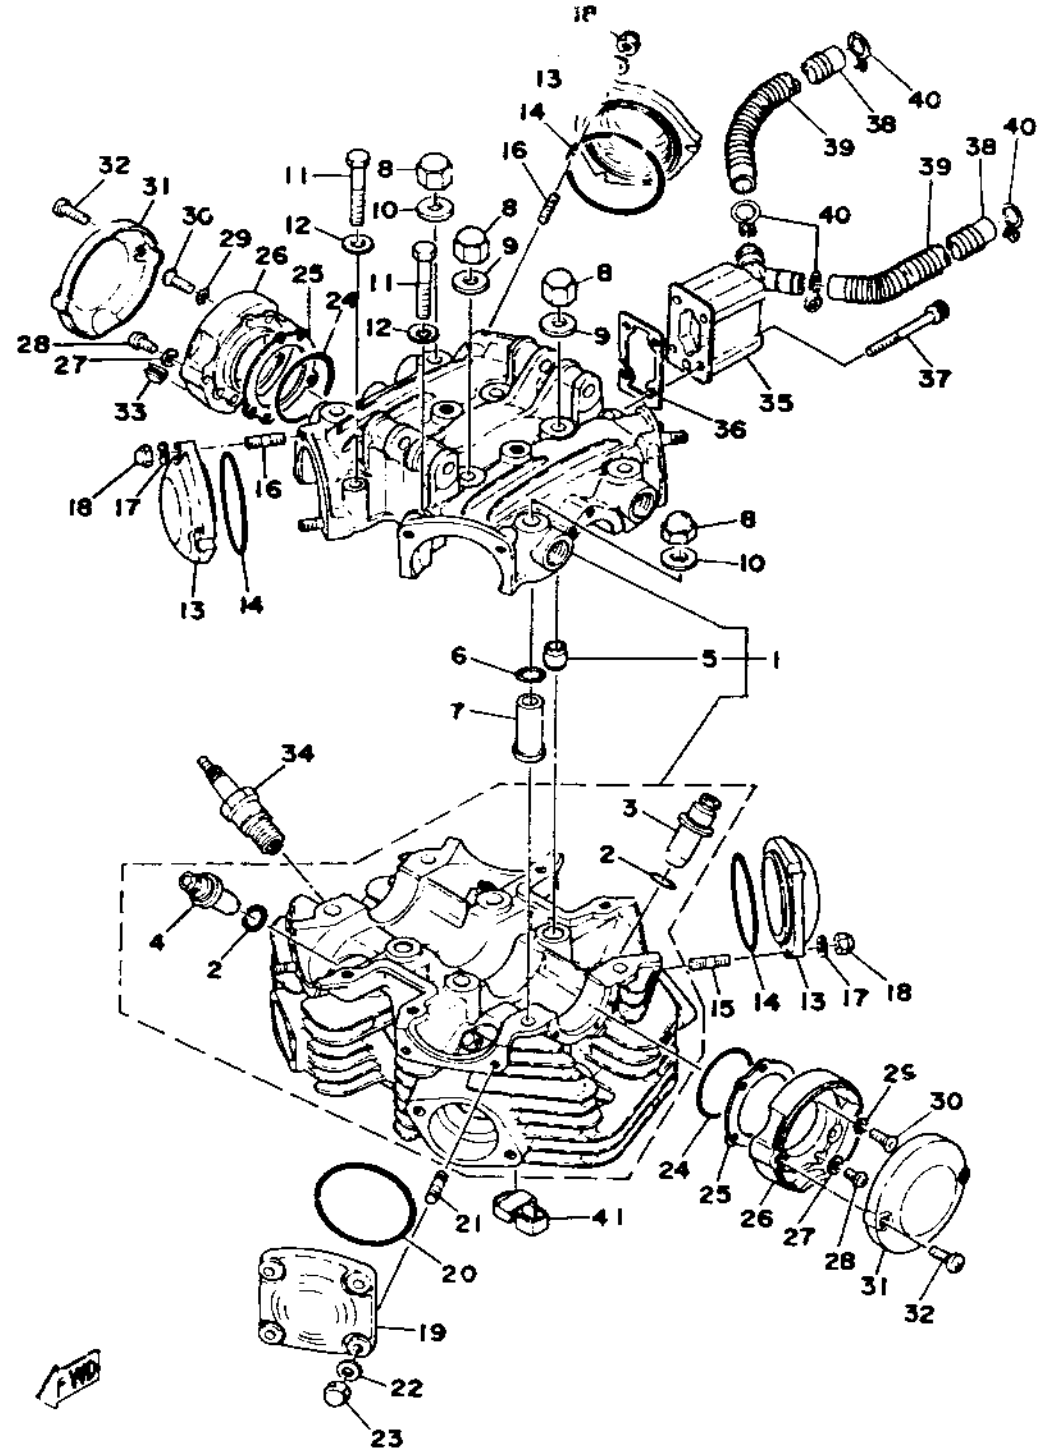

Spark Plug Type	Champion N7Y or NGK BP7E3
Spark Plug Gap/Torque/Cap Ω	0.7~0.8mm / 2.0 m·kg / 10K Ω

Ref. No	Part Number	Description	Qty.	Applicat Machine No.
1	2M0-11110-00-00	CYLINDER HEAD ASS'Y.....	1	
2	93210-15151-00	O-RING (1.5-4.5).....	4	
3	256-11133-11-00	GUIDE, intake valve (1st O.S) .....	2	
	341-11133-11-00	GUIDE, intake (256-11133-11) ....	2	
	256-11133-21-00	GUIDE, intake valve (2nd O.S).....	2	
4	341-11134-11-00	GUIDE, exhaust valve (1st O.S) (256-11134-11).....	2	
	256-11134-21-00	GUIDE, exhaust valve (2nd O.S) ...	2	
5	91800-16016-00	PIN, dowel (12.3-15-16) .....	2	
6	93210-12152-00	O-RING (1.8-11.5).....	4	
7	256-11199-00-00	SLEEVE, cylinder head cover.....	4	
8	90176-10008-00	NUT (256-11171-00).....	8	
9	90201-10131-00	WASHER (256-11174-00).....	4	
10	90710-10004-00	WASHER, seal (256-11173-02) .....	4	
11	97321-08060-00	BOLT, hexagon .....	4	
12	92903-08700-00	WASHER, plain.....	4	
13	447-11186-00-00	COVER, cylinder head side 1 .....	3	
14	93210-62304-00	O-RING (2.8-62).....	3	
15	90116-06017-00	BOLT, stud (256-11179-00) .....	3	
16	90116-06238-00	BOLT, stud.....	6	
17	92903-06600-00	WASHER, plain (92903-06200).....	9	
18	95303-06800-00	NUT, crown.....	9	
19	447-11185-00-00	COVER, cylinder head side 3 .....	1	
20	93210-62304-00	O-RING (2.8-62).....	1	
21	90116-08150-00	BOLT, stud (802-13558-00) .....	4	
22	92903-08200-00	WASHER, plain.....	4	
23	95303-08800-00	NUT, crown.....	4	
24	93210-45150-00	O-RING (2.3-45).....	2	
25	256-11146-00-00	GASKET, breaker cover .....	2	
26	256-11157-03-00	COVER, breaker 1.....	2	
27	92903-06200-00	WASHER, plain.....	2	
28	92503-06015-00	SCREW, pan head .....	2	
29	92903-06500-00	WASHER, tooth (92901-06500).....	6	
30	92701-06015-00	SCREW, flat head.....	6	

Spark Plug Type	Champion 1471 or NGK BP7ES
Spark Plug Gap/Torque/Cap 12	0.7~0.8mm / 2.0 m·kg / 10K 12

Ref. No.	Part No.	Description	Qty.	Applica Machin No.
----------	----------	-------------	------	--------------------------