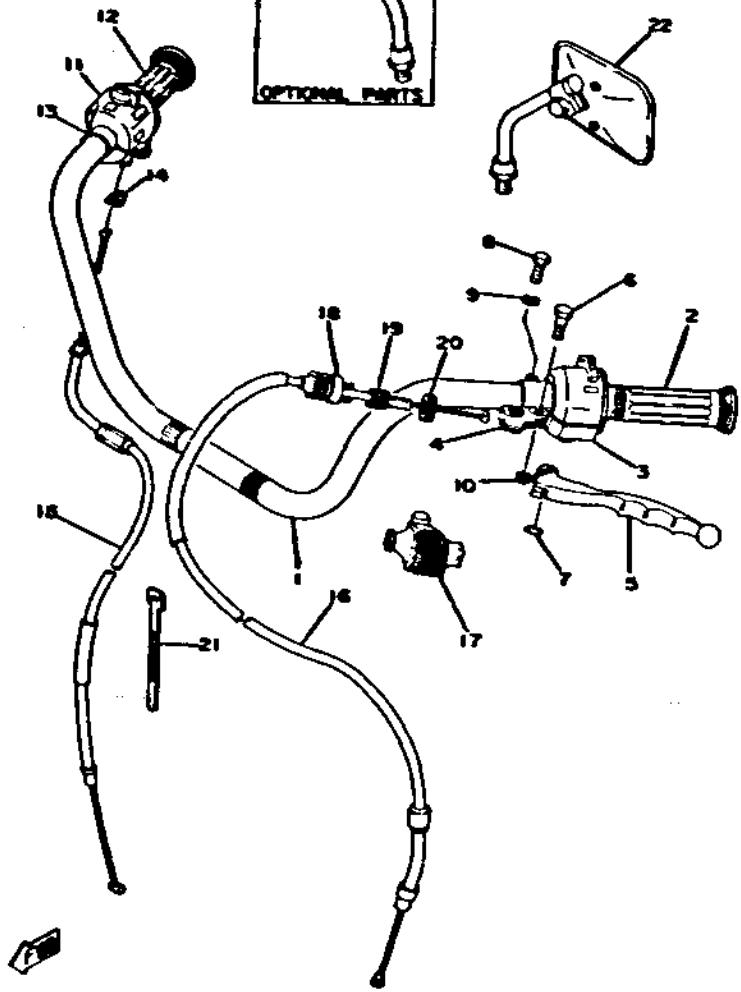

Ref. No.	Part Number	Description	Qty.
1	2M0-26111-00-00	HANDLE .....	1
2	2H7-26241-00-00	GRIP, left .....	1
3	1T3-83973-00-00	SWITCH, handle 3 left .....	1
4	341-82911-00-00	HOLDER, lever left .....	1
5	2H0-83912-20-00	LEVER, left .....	1
6	2H7-83945-00-00	BOLT, lever .....	1
7	93210-11368-00	O-RING .....	1
8	97303-06022-00	BOLT, hexagon .....	1
9	92903-06100-00	WASHER, spring .....	1
10	95601-06100-00	NUT, U .....	1
11	2L0-83975-00-98	SWITCH, handle 3 right .....	1
12	2H7-26240-00-00	GRIP ASS'Y, right .....	1
13	90387-22660-00	COLLAR (22-26-15) .....	1
14	584-26393-02-00	HOLDER, wire guide .....	1
15	2M0-26311-01-00	WIRE, throttle (1040mm) (2M0-26311-00) .....	1

**NOTE:** Replacement clutch and brake levers for this model:

2H7-W0083-00-00 POWER LEVER SET (Includes 1  
clutch and 1 brake lever)

2H7-83912-20-00 CLUTCH LEVER (2H7-83912-00)

2H7-83922-00-00 BRAKE LEVER .....

Ref. No.	Part Number	Description	Qty.
16	2M0-26335-00-00	WIRE, clutch (1300mm).....	1
17	1E6-26372-00-00	COVER, clutch lever.....	1
18	1E6-26342-00-00	BOOT, wire.....	1
19	90123-08046-00	BOLT, adjusting.....	1
20	90179-08148-00	NUT, adjusting (168-26344-00)	1
21	437-83936-00-00	BAND, switch cord.....	4
22	2G2-26290-10-00	BACK MIRROR ASS'Y, left.....	1
23	2G2-26290-00-00	BACK MIRROR ASS'Y, right....	1