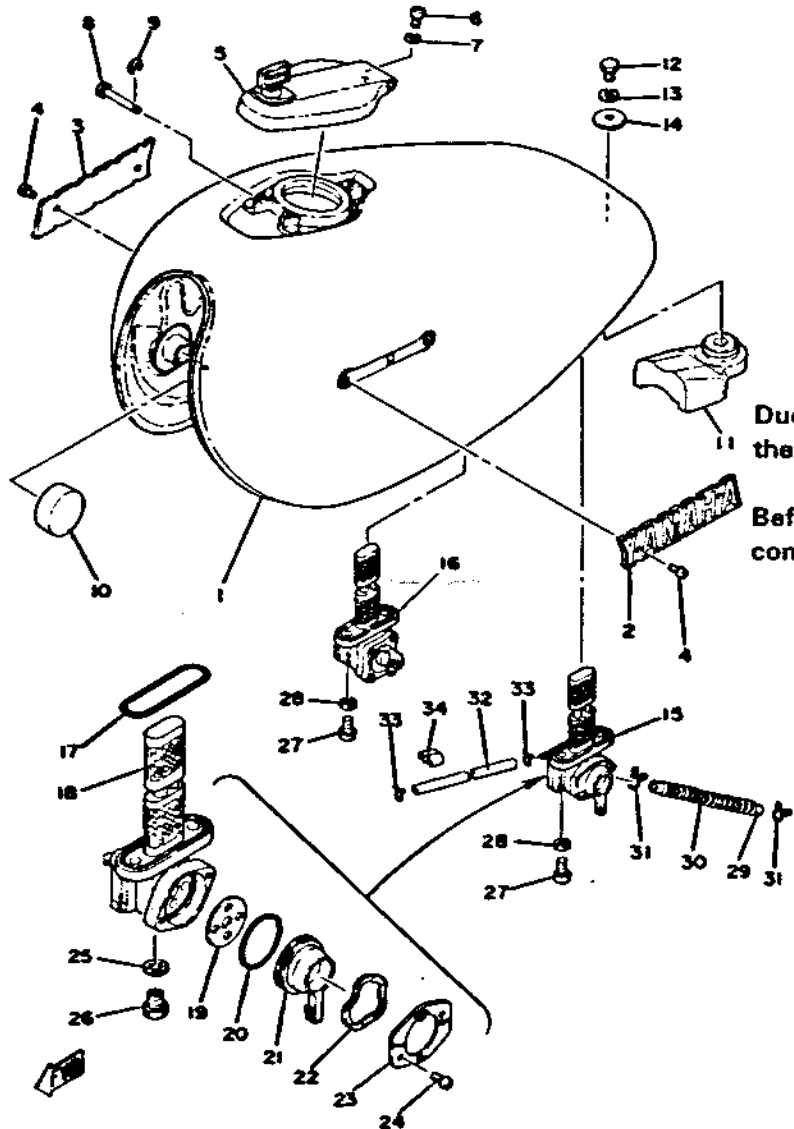

1	2M0-24110-00-6G FUEL TANK COMP.	1
2	2M0-24161-00-00 EMBLEM, fuel tank left	1
3	2M0-24162-00-00 EMBLEM, fuel tank right	1
4	90152-04006-00 SCREW	4
5	2M0-24602-00-00 TANK CAP ASS'Y	1
6	98501-05010-00 SCREW, pan head (98503-05008) 1	1
7	92903-05100-00 WASHER, spring (92901-05100) 1	1
8	90249-03123-00 PIN	1
9	93430-02001-00 CIRCLIP (E-1.9)	1
10	156-24181-00-00 DAMPER, locating 1	2
11	256-24181-01-00 DAMPER, locating 1	1
12	97321-06016-00 BOLT, hexagon	1
13	92903-06100-00 WASHER, spring (92901-06100) 1	1
14	90201-06075-00 WASHER, plate (808-24186-00) 1	1
*15	2M0-24500-04-00 FUEL COCK ASS'Y, left (2M0-24500-03)	1
16	2M0-24510-03-00 FUEL COCK ASS'Y, right (2M0-24510-02)	1
17	2G2-24512-00-00 . GASKET, fuel cock	2
18	See Note on Grid E-4	
19	2G2-24523-00-00 . GASKET, fuel cock	2
20	2G2-24534-00-00 . O-RING	2
21	2G2-24524-00-00 . LEVER, fuel cock left	1
	2G2-24524-10-00 . LEVER, fuel cock right	1
22	2G2-24518-00-00 . WASHER, wave	2
23	2G2-24525-00-00 . PLATE, lever fitting left	1
	2G2-24525-10-00 . PLATE, lever fitting right	1
24	98501-03008-00 . SCREW, pan head	4
25	2G2-24522-00-00 . GASKET, drain plug	2
26	2G2-24543-00-00 . PLUG, drain	2
27	90149-06008-00 BOLT, cock connecting (366-24143-00)	4
28	90202-06010-00 WASHER, protector (178-14766-00)	4

Basic Color(s)	New Yamaha Black
Fuel Type/Fuel Tank Capacity/Reserve Capacity	Regular / 11.0 Lit. (2.9 Gal.) / 2.3 Lit. (0.6 Gal.)

*Indicates new part numbers activated from March, 1982.

Ref. No.	Part Number	Description	Qty.	Remark
29	90445-10386-00	HOSE (6-145).....	2	
30	90504-06023-00	SPRING, compression	2	
31	90467-09006-00	CLIP (806-24356-00)	4	
32	90445-07370-00	HOSE, vacuum (4.2-200).....	2	
33	90467-07029-00	CLIP.....	4	
34	878-82361-00-00	CLAMP	2	

A 10MM
 B 22.3MM
 C 94.3MM

If the Pet Cock that is being replaced has the measurements shown, order 3Y1-24514-10-00. If it does not have these measurements, order 3G1-24514-00-00.