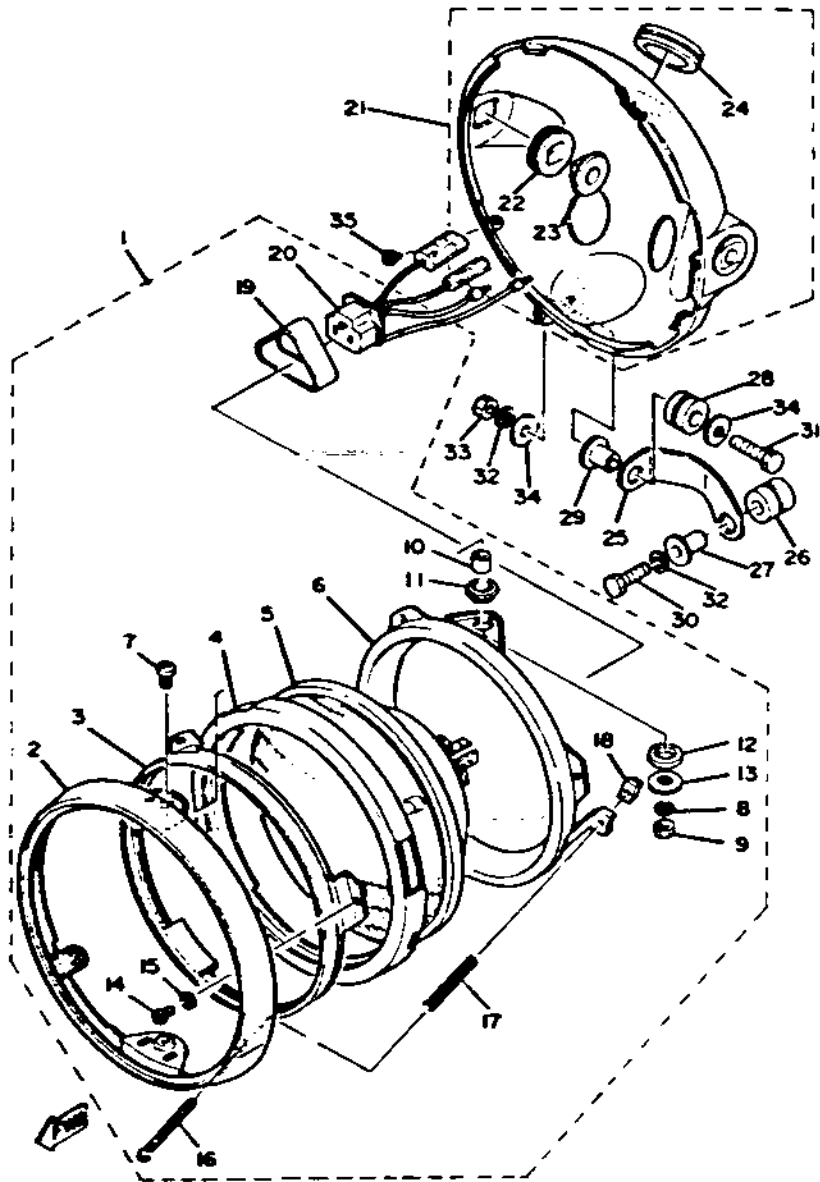

1	584-84310-61-00	HEADLIGHT UNIT ASS'Y.	1
2	341-84315-40-00	. RIM, headlight	1
3	447-84395-60-00	. RING, retaining (447-84395-61)	1
4	447-84322-60-00	. GASKET, lens	1
5	341-84320-60-00	. LENS ASS'Y (12V-50/40W)	1
6	584-84394-61-00	. RING, mounting	1
7	584-84398-60-00	. SCREW, mounting ring	2
8	92903-05100-00	. WASHER, spring (92901-05100)	2
9	95301-05600-00	. NUT	2
10	584-84392-60-00	. COLLAR 1	2
11	584-84393-60-00	. DAMPER, mounting ring	2
12	584-84399-60-00	. DAMPER, mounting ring 1	2
13	90201-05032-00	. WASHER, plain (584-84344-60)	2
14	98501-04008-00	. SCREW, pan head	3
15	92901-04100-00	. WASHER, spring	3
16	447-84331-61-00	. SCREW, rim adjusting	1
17	447-84332-60-00	. SPRING, screw (447-84332-61)	1
18	198-84334-60-00	. NUT, adjusting	1
19	341-84397-61-00	. COVER, socket	1
20	371-84312-60-00	. SOCKET	1

Headlight / Taillight / Signal Rating

12V50-40W / 12V27-8W / 12V27W

21	584-84330-62-33	BODY ASS'Y	1
22	584-84345-60-00	. DAMPER, headlight	2
23	584-84338-60-00	. COLLAR, body fitting	2
24	214-84153-60-00	. GROMMET, wire harness	3
25	2M0-84318-00-00	STAY, headlight 1	1
26	90480-14244-00	GROMMET	1
27	90387-07549-00	COLLAR	1
28	90480-14102-00	GROMMET	1
29	90387-06388-00	COLLAR	1
30	97301-06025-00	BOLT	1
31	97301-06030-00	BOLT	1
32	92903-06100-00	WASHER, spring (92901-06100)	2
33	95301-06600-00	NUT	1
34	90201-06067-00	WASHER, plate	2
35	90152-05005-00	SCREW, rim fitting	2

Headlight / Taillight / Signal Rating

12V50-40W / 12V27-8W / 12V27W