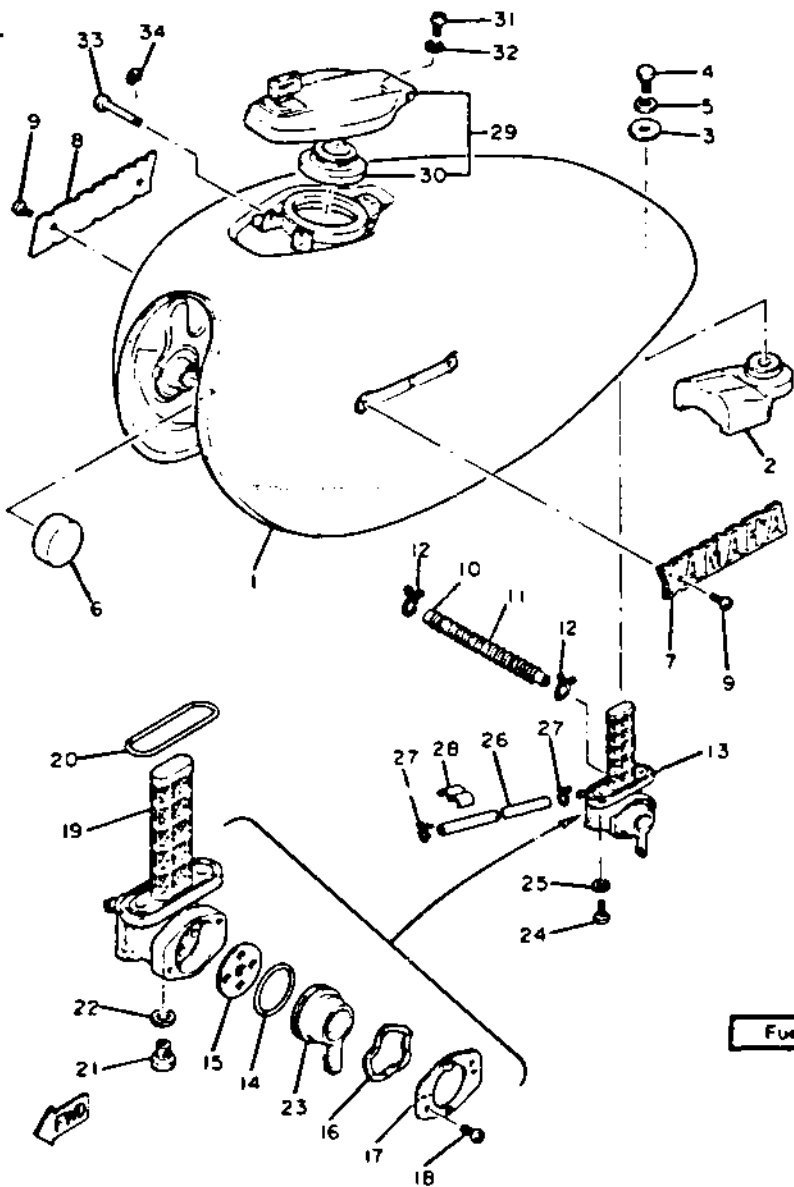

No.	Part Number	Description	Qty.
1	3G1-24110-00-H9	FUEL TANK COMP.	1
2	256-24181-01-00	DAMPER, locating 1	1
3	90201-06075-00	WASHER, plate	1
4	97321-06016-00	BOLT	1
5	92903-06100-00	WASHER, spring (92901-06100)	1
6	156-24181-00-00	DAMPER, locating 1	2
7	3G1-24161-00-00	EMBLEM 1	1
8	3G1-24162-00-00	EMBLEM 2	1
9	90152-04006-00	SCREW, countersunk	4
10	90445-10453-00	HOSE	1
11	90501-06583-00	SPRING, compression	1
12	90467-09006-00	CLIP	2
13	3G1-24500-03-00	FUEL COCK ASS'Y 1 (3G1-24500-01)	1
14	2G2-24534-00-00	O-RING	1
15	2G2-24523-00-00	VALVE	1
16	2G2-24518-00-00	WASHER, wave	1
17	2G2-24525-00-00	PLATE, lever fitting	1
18	98501-03008-00	SCREW, pan head	2
19	3G1-24514-00-00	NET, filter 1	1
20	2G2-24512-00-00	O-RING	1
21	92503-06008-00	SCREW, pan head (98501-06008)	1
22	2G2-24522-00-00	GASKET	1
23	2G2-24524-00-00	LEVER, cock	1

No.	Number	Description	Qty.
24	90149-06008-00	SCREW.....	2
25	90202-06010-00	WASHER, plate.....	2
26	90445-09488-00	HOSE.....	1
27	90467-08003-00	CLIP.....	2
28	878-82361-00-00	CLAMP, cord.....	1
29	2M0-24602-00-00	CAP ASS'Y.....	1
30	2M0-24641-00-00	GASKET, cap 1.....	1
31	98501-05010-00	SCREW, pan head (98503-05008)	1
32	92903-05100-00	WASHER, spring (92901-05100)	1
33	90249-03123-00	PIN.....	1
34	93430-02001-00	CIRCLIP.....	1

Fuel Type/Fuel Tank Capacity/Reserve Capacity	Regular / 11.5 Lit. (3.0 Gals.) / 2.3 Lit. (0.5 Gals.)
---	--