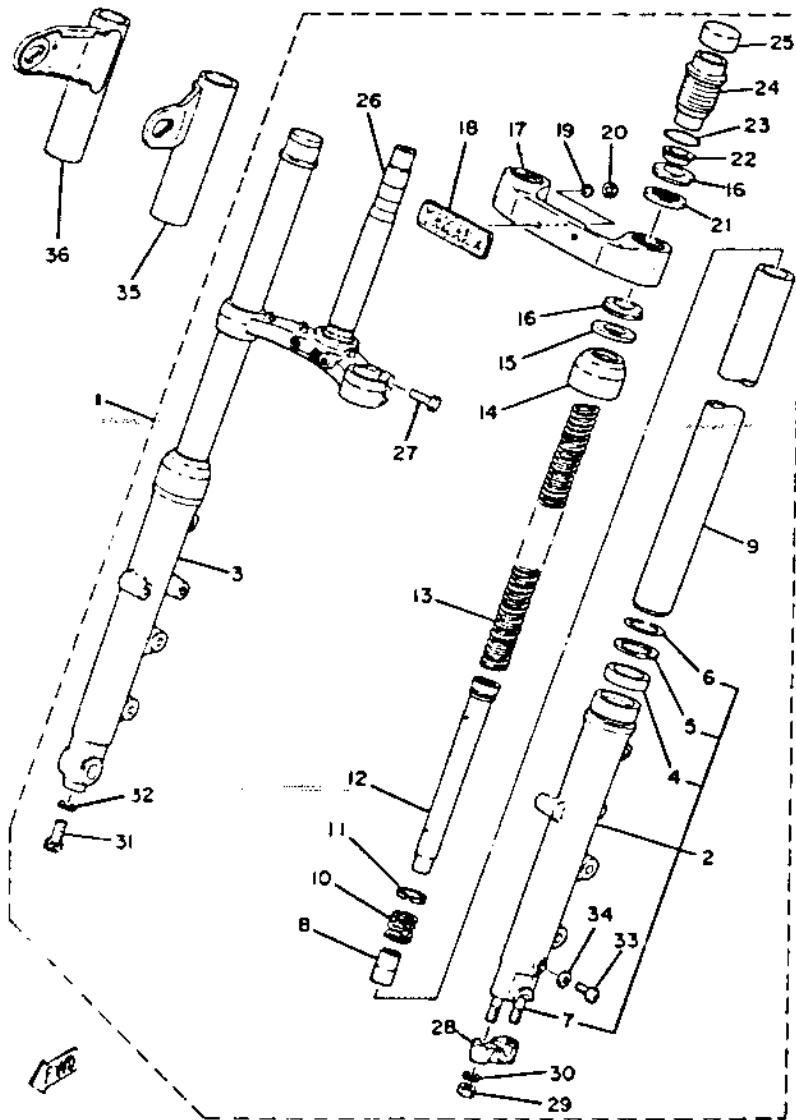

FRONT FORK

Ref. No.	Part Number	Description	Qty.
1	2M0-23101-00-00	FRONT FORK ASS'Y.....	1
2	2F0-23126-00-00	. TUBE, outer 1.....	1
3	2F0-23136-00-00	. TUBE, outer 2.....	1
4	1T3-23145-00-00	. . OIL SEAL.....	2
5	341-23146-50-00	. . WASHER, oil seal.....	2
6	341-23156-50-00	. . CLIP, oil seal.....	2
7	90116-08261-00	. . BOLT, stud.....	2
8	1W1-23173-L0-00	. SPINDLE, taper.....	2
9	2F0-23110-00-00	. INNER TUBE COMP. 1.....	2
10	2F0-23151-00-00	. SPRING, rebound.....	2
11	2F0-23157-00-00	. RING, piston.....	2
12	2F0-23170-00-00	. CYLINDER COMP., front fork	2
13	2F0-23141-00-00	. SPRING, front fork.....	2
	2F0-23141-10-00	. SPRING, front fork.....	2
14	1T3-23144-50-00	. SEAL, dust.....	2
15	1T3-23146-50-00	. WASHER, oil seal.....	2
16	1T3-23163-51-00	. GUIDE, cover upper.....	4
17	2M0-23122-00-00	. COVER, fork.....	1
18	2M0-23395-00-00	. EMBLEM.....	1

Front Fork: Oil Type / Level / Qty	10 Wt. Fork Oil* / # / 100cc
Gas Pressure	0
Spring Length Std.	462mm

FRONT FORK

Ref. No.	Part Number	Description	Qty.
19	90202-04003-00	. WASHER, plate	2
20	90183-04005-00	. NUT, spring.....	2
21	1T3-23116-51-00	. GUIDE, cover upper.....	2
22	2F0-23149-00-00	. WASHER, spring upper.....	2
23	2F0-23114-00-00	. GASKET.....	2
24	2F0-23111-00-00	. BOLT, cap.....	2
25	2F0-23168-00-00	. RUBBER, cap bolt.....	2
26	1T3-23340-50-33	. UNDERBRACKET COMP. (2M0-23340-00-33).....	1
27	90119-08012-00	. BOLT, with washer.....	4
28	341-23167-50-00	. HOLDER, axle.....	1
29	90185-08054-00	. NUT, self-locking.....	2
30	90201-08544-00	. WASHER, plate.....	2
31	278-23181-50-00	. BOLT, hexagon socket head...	2
32	509-23158-L0-00	. GASKET.....	2
33	122-23119-01-00	. PLUG, drain.....	2
	98501-04008-00	. PLUG, drain (122-23119-01)...	2
34	122-23129-00-00	. GASKET, drain plug.....	2
35	2M0-23121-00-93	COVER, upper 1.....	1
36	2M0-23131-00-93	COVER, upper 2.....	1