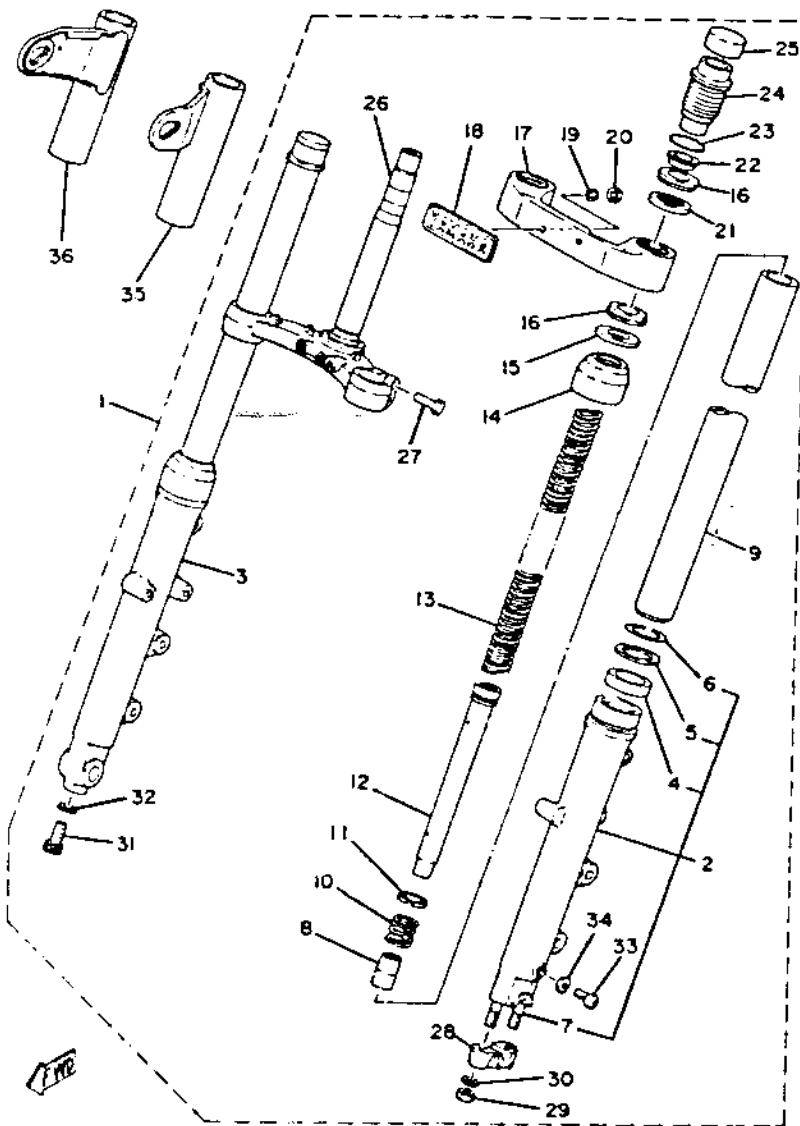

FRONT FORK

Ref. No.	Part Number	Description	Qty.
1	2M0-23101-00-00	FRONT FORK ASS'Y.....	1
2	2F0-23126-00-00	. TUBE, outer 1.....	1
3	2F0-23136-00-00	. TUBE, outer 2.....	1
4	1T3-23145-00-00	. . OIL SEAL.....	2
5	341-23146-50-00	. . WASHER, oil seal.....	2
6	341-23156-50-00	. . CLIP, oil seal.....	2
7	90116-08261-00	. . BOLT, stud.....	2
8	1W1-23173-L0-00	. SPINDLE, taper.....	2
9	2F0-23110-00-00	. INNER TUBE COMP. 1.....	2
10	2F0-23151-00-00	. SPRING, rebound.....	2
11	2F0-23157-00-00	. RING, piston.....	2
12	2F0-23170-00-00	. CYLINDER COMP., front fork	2
13	2F0-23141-00-00	. SPRING, front fork.....	2
	2F0-23141-10-00	. SPRING, front fork.....	2
14	1T3-23144-50-00	. SEAL, dust.....	2
15	1T3-23146-50-00	. WASHER, oil seal.....	2
16	1T3-23163-51-00	. GUIDE, cover upper.....	4
17	2M0-23122-00-00	. COVER, fork.....	1
18	2M0-23395-00-00	. EMBLEM.....	1

Front Fork: Oil Type / Level / Qty	10 Wt. Fork Oil* / # / 100cc
Gas Pressure	0
Spring Length Std.	462mm

FRONT FORK

Ref. No.	Part Number	Description	Qty.
19	90202-04003-00	. WASHER, plate	2
20	90183-04005-00	. NUT, spring.....	2
21	1T3-23116-51-00	. GUIDE, cover upper.....	2
22	2F0-23149-00-00	. WASHER, spring upper.....	2
23	2F0-23114-00-00	. GASKET.....	2
24	2F0-23111-00-00	. BOLT, cap.....	2
25	2F0-23168-00-00	. RUBBER, cap bolt.....	2
26	1T3-23340-50-33	. UNDERBRACKET COMP. (2M0-23340-00-33).....	1
27	90119-08012-00	. BOLT, with washer.....	4
28	341-23167-50-00	. HOLDER, axle.....	1
29	90185-08054-00	. NUT, self-locking.....	2
30	90201-08544-00	. WASHER, plate.....	2
31	278-23181-50-00	. BOLT, hexagon socket head...	2
32	509-23158-L0-00	. GASKET.....	2
33	122-23119-01-00	. PLUG, drain.....	2
	98501-04008-00	. PLUG, drain (122-23119-01)...	2
34	122-23129-00-00	. GASKET, drain plug.....	2
35	2M0-23121-00-93	COVER, upper 1.....	1
36	2M0-23131-00-93	COVER, upper 2.....	1