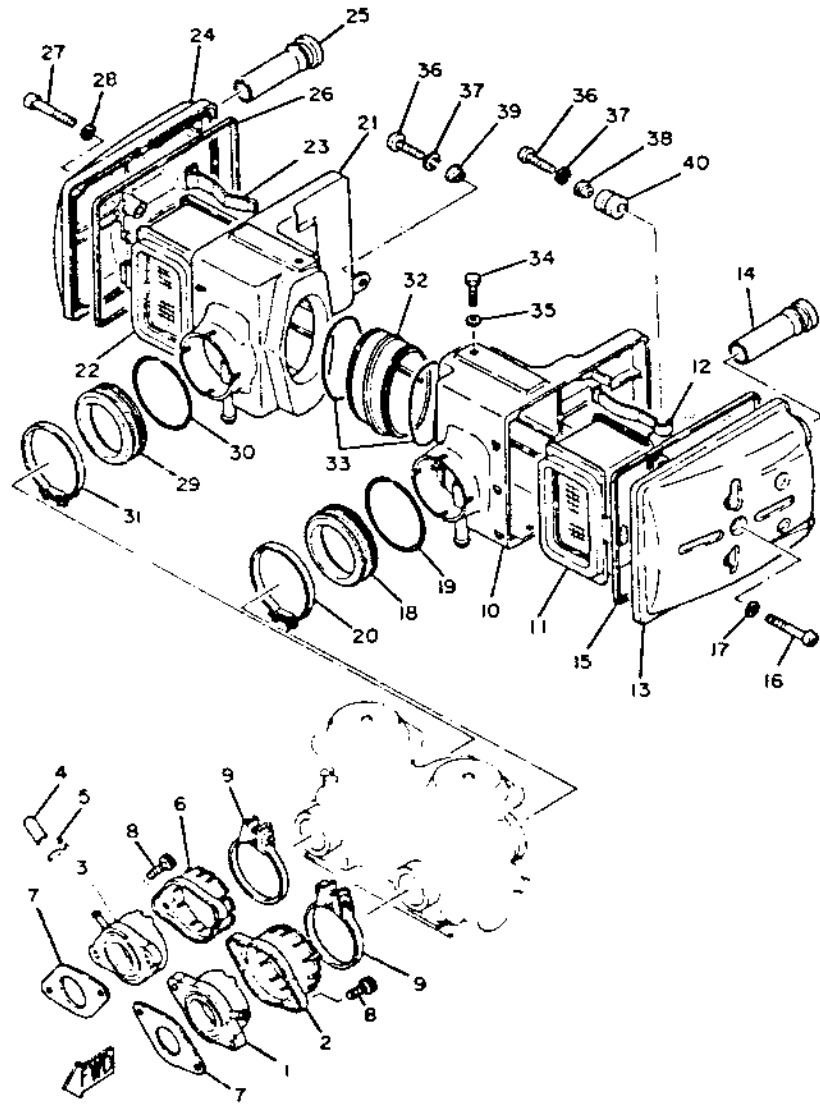

INTAKE

Ref. No.	Part Number	Description	Qty.
21	3G1-14421-00-00	CASE, air cleaner 2	1
22	3G1-14451-00-00	ELEMENT, air cleaner	1
23	3G1-14468-00-00	PLATE, element fitting	1
24	3G1-14422-00-00	CAP, cleaner case 2	1
25	3G1-14431-00-00	SILENCER, intake 1	2
26	3G1-14452-00-00	SEAL	1
27	92503-06045-00	SCREW, pan head (92501-06045)	1
28	92901-06600-00	WASHER, plate	1
29	3G1-14453-00-00	JOINT, air cleaner 1	1
30	90506-06095-00	SPRING, tension	1
31	90460-64065-00	CLAMP, hose	1
32	3G1-14463-00-00	JOINT, air cleaner 2	1
33	93210-64297-00	O-RING	2
34	97301-06025-00	BOLT	2
35	92903-06100-00	WASHER, spring (92901-06100)	2
36	92501-05030-00	SCREW, pan head	2
37	92903-06100-00	WASHER, spring (92901-06100)	2
38	90387-07717-00	COLLAR	1
39	90387-07549-00	COLLAR	1
40	90480-14104-00	GROMMET	1