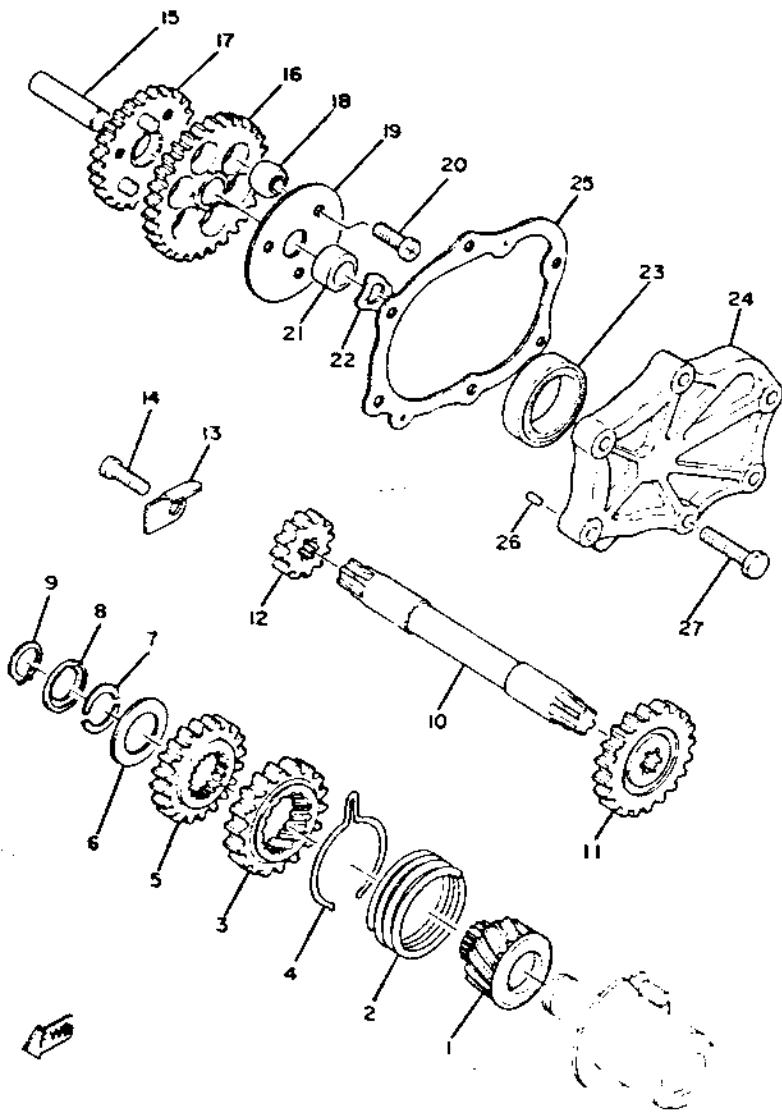

# STARTING MOTOR UNIT

Ref. No.	Part Number	Description	Qty.
1	306-Y1554-00-00	WHEEL, starter (306-15524-00)	1
2	90501-15409-00	SPRING, compression	1
3	447-15516-00-00	GEAR 4 (23T)	1
4	90468-29062-00	CLIP	1
5	306-15515-00-00	GEAR 3 (23T)	1
6	90201-17257-00	WASHER, plate	1
7	306-15562-00-00	CLIP	2
8	306-15563-00-00	HOLDER, clip	1
9	93410-17008-00	CIRCLIP	1
10	306-15522-00-00	SHAFT 2	1
11	306-15513-00-00	GEAR 1 (24T)	1
12	306-15514-00-00	GEAR 2 (14T)	1
13	447-15531-00-00	PLATE, stopper	1
14	92503-06020-00	SCREW, pan head (92501-06020)	1
15	306-15521-00-00	SHAFT 1	1
16	306-15512-00-00	GEAR, idler 1 (36T)	1
17	306-15517-00-00	GEAR, idler 2 (26T)	1
18	306-15571-00-00	ABSORBER	6
19	306-15532-00-00	PLATE, idle gear	1
20	92503-06018-00	SCREW, pan head (92501-06018)	3
21	90387-12093-00	COLLAR	1
22	90206-12034-00	WASHER, wave	1
23	93102-34095-00	OIL SEAL	1
24	306-15431-00-00	COVER, crankcase 3	1
25	306-15452-00-00	GASKET, gear crank cover	1
26	93604-08071-00	PIN, dowel	2
27	97301-06025-00	BOLT	6