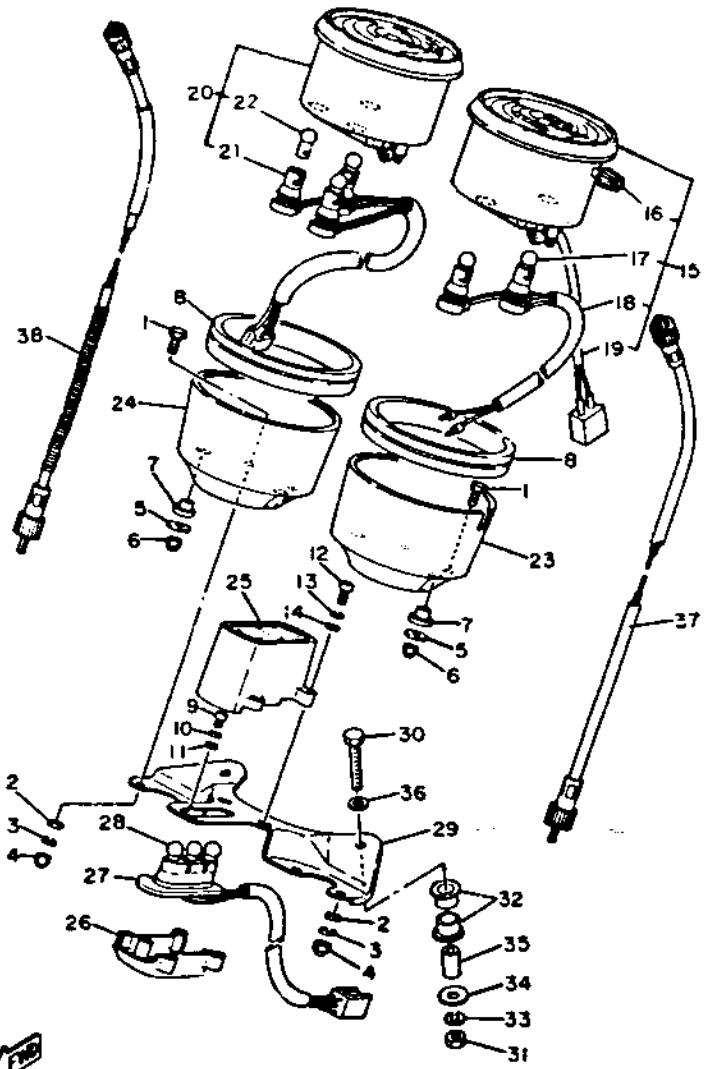

SPEEDOMETER - TACHOMETER

Ref. No.	Part Number	Description	Qty.
1	584-83548-00-00	BOLT	4
2	92903-06200-00	WASHER, plain (92901-06200)	4
3	92903-06100-00	WASHER, spring (92901-06100)	4
4	95301-06800-00	NUT, crown	4
5	90201-05031-00	WASHER, plate	4
6	95301-05800-00	NUT, crown	4
7	584-83523-00-00	DAMPER	4
8	3H3-83513-00-00	DAMPER	2
9	92503-04008-00	SCREW, panhead (92501-04008)	1
10	92901-04100-00	WASHER, spring	1
11	92901-04600-00	WASHER, plate	1
12	98508-04012-00	SCREW, pan head	4
13	92906-04100-00	WASHER, spring	4
14	92906-04600-00	WASHER, plate	4
15	3G1-83570-A1-00	SPEEDOMETER ASS'Y	1
16	584-83578-71-00	. KNOB, trip meter	1
17	4G1-84744-00-00	. BULB (12V-3.4W) (4R0-83517-00)	2
18	3G1-83536-01-00	. SOCKET, meter	1
19	2H7-83556-00-00	. SENDER	1

LIGHTING SYSTEM	
Headlight / Taillight / Signal Rating	12V50-40W / 12V21-8W / 12V27W

SPEEDMETER - TACHOMETER

Ref. No.	Part Number	Description	Qty.
20	3G1-83510-A1-00	TACHOMETER ASS'Y	1
21	3G1-83526 01-00	. SOCKET ASS'Y.....	1
22	4G1-84744-01-00	. BULB (12V-3.4W) (4R0-83517-00)	3
23	2J2-83507-00-00	COVER, speedometer	1
24	2J2-83508-00-00	COVER, tachometer	1
25	3G1-83568-A0-00	P'LOT BOX, upper.....	1
26	2G2-83569-A0-00	PIL'OT BOX, lower.....	1
27	3G1-83509-00-00	SOCKET CORD ASS'Y	1
28	4R0-83517-00-00	BULB (12V-3.4W)	3
29	2M0-83519-00-00	BRACKET, meter.....	1
30	97306-06040-00	BOLT.....	2
31	95301-06800-00	NUT.....	2
32	584-83541-00-00	DAMPER	4
33	92903-06100-00	WASHER, spring (92901-06100)	1
34	90201-06067-00	WASHER, plate	2
35	90387-06249-00	COLLAR	2
36	92906-06600-00	WASHER, plate	2
37	341-83550-01-00	SPEEDOMETER CABLE ASS'Y	1
38	447-83560-01-00	TACHOMETER CABLE ASS'Y...	1

LIGHTING SYSTEM	
Headlight / Taillight / Signal Rating	12V50-40W / 12V27-8W / 12V27W