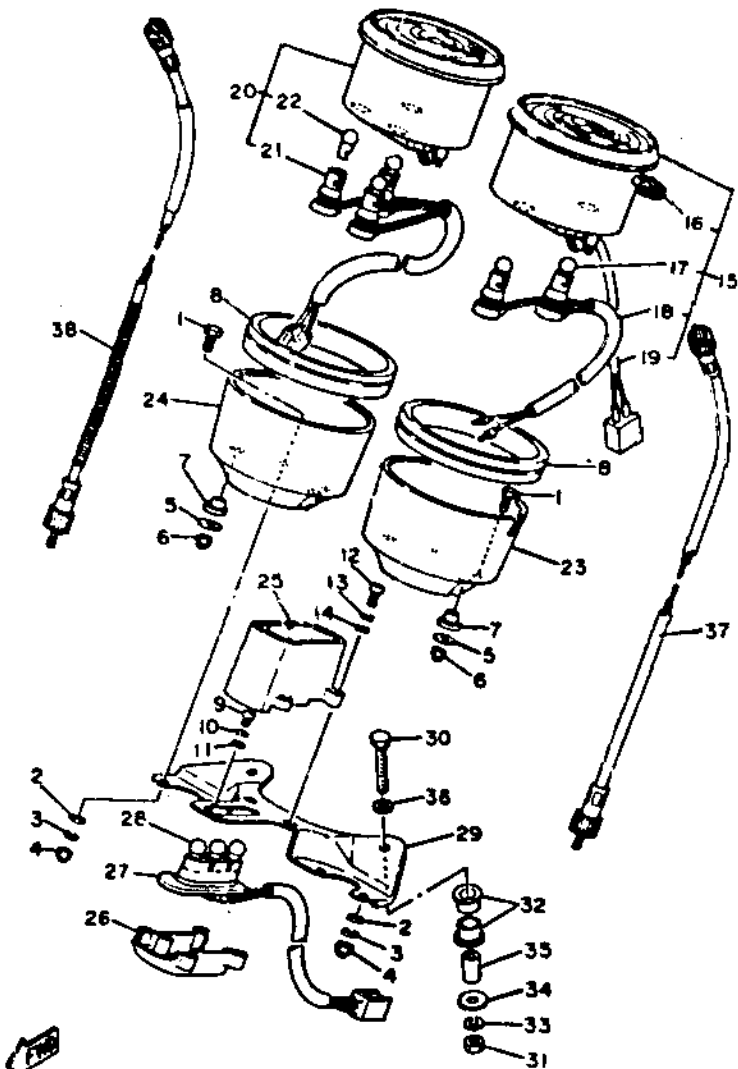

SPEEDOMETER - TACHOMETER

Ref. No.	Part Number	Description	Qty.
1	584-83548-00-00	BOLT	4
2	92903-06200-00	WASHER, plain (92901-06200)	4
3	92903-06100-00	WASHER, spring (92901-06100)	4
4	95301-06800-00	NUT, crown	4
5	90201-05031-00	WASHER, plate	4
6	95301-05800-00	NUT, crown	4
7	584-83523-00-00	DAMPER	4
8	3H3-83513-00-00	DAMPER	2
9	92503-04008-00	SCREW, panhead (92501-04008)	1
10	92901-04100-00	WASHER, spring	1
11	92901-04600-00	WASHER, plate	1
12	98508-04012-00	SCREW, pan head	4
13	92906-04100-00	WASHER, spring	4
14	92906-04600-00	WASHER, plate	4
15	3G1-83570-A1-00	SPEEDOMETER ASS'Y	1
16	584-83578-71-00	. KNOB, trip meter	1
17	4G1-84744-00-00	. BULB (12V-3.4W) (4R0-83517-00)	2
18	3G1-83536-01-00	. SOCKET, meter	1
19	2H7-83556-00-00	. SENDER	1

LIGHTING SYSTEM	
Headlight / Taillight / Signal Rating	12V50-40W / 12V21-8W / 12V27W

SPEEDMETER - TACHOMETER

Ref. No.	Part Number	Description	Qty.
20	3G1-83510-A1-00	TACHOMETER ASS'Y	1
21	3G1-83526 01-00	. SOCKET ASS'Y.....	1
22	4G1-84744-01-00	. BULB (12V-3.4W) (4R0-83517-00)	3
23	2J2-83507-00-00	COVER, speedometer	1
24	2J2-83508-00-00	COVER, tachometer	1
25	3G1-83568-A0-00	P'LOT BOX, upper.....	1
26	2G2-83569-A0-00	PIL'OT BOX, lower.....	1
27	3G1-83509-00-00	SOCKET CORD ASS'Y	1
28	4R0-83517-00-00	BULB (12V-3.4W)	3
29	2M0-83519-00-00	BRACKET, meter.....	1
30	97306-06040-00	BOLT.....	2
31	95301-06800-00	NUT.....	2
32	584-83541-00-00	DAMPER	4
33	92903-06100-00	WASHER, spring (92901-06100)	1
34	90201-06067-00	WASHER, plate	2
35	90387-06249-00	COLLAR	2
36	92906-06600-00	WASHER, plate	2
37	341-83550-01-00	SPEEDOMETER CABLE ASS'Y	1
38	447-83560-01-00	TACHOMETER CABLE ASS'Y...	1

LIGHTING SYSTEM	
Headlight / Taillight / Signal Rating	12V50-40W / 12V27-8W / 12V27W