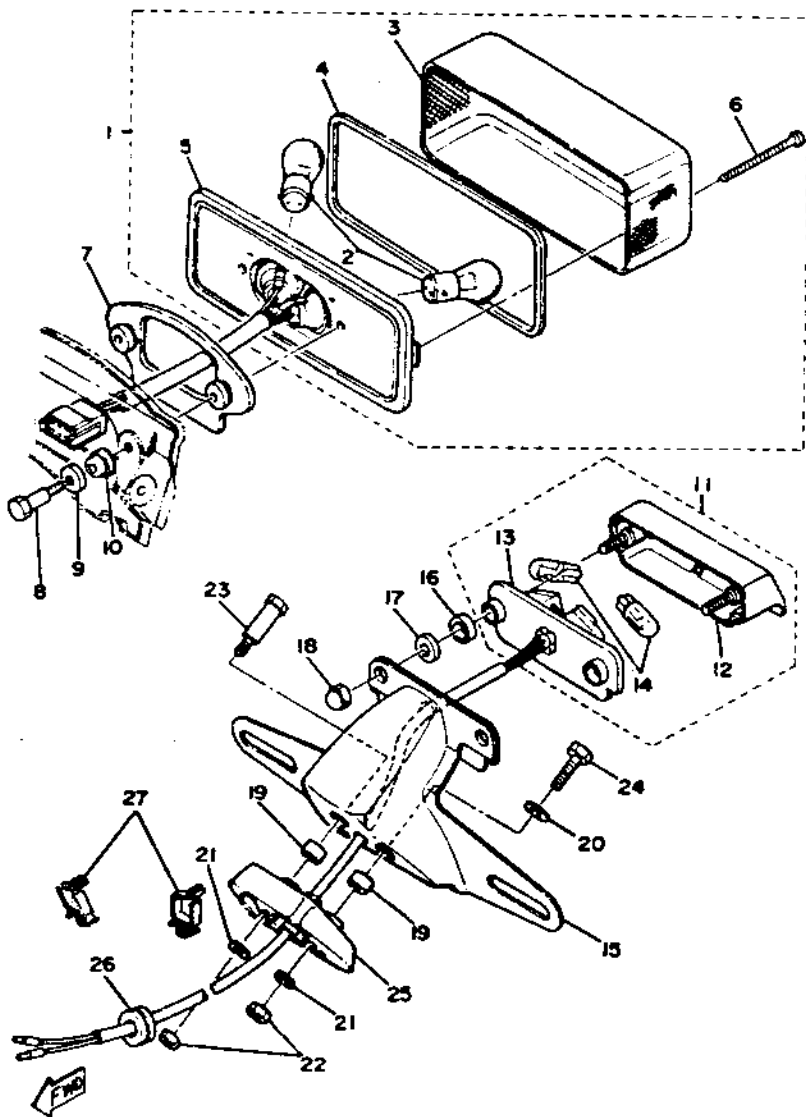

TAILLIGHT

Ref. No.	Part Number	Description	Qty.	Remarks
1	3G1-84710-60-00	TAILLIGHT UNIT ASS'Y.....	1	
2	256-84714-61-00	. BULB (12V-27/8W)	2	
3	1A8-84721-61-00	. LENS, taillight.....	1	
4	1A0-84723-60-00	. GASKET, tail lens.....	1	
5	3G1-84711-60-00	. BASE, taillight.....	1	
6	1A0-84724-60-00	. SCREW, lens fitting.....	2	
7	3G1-84712-00-00	SEAT, base.....	1	
8	3G1-84726-00-00	SCREW.....	2	
9	2H7-84754-00-00	WASHER, special	2	
10	90480-16113-00	GROMMET.....	2	
11	3G1-84745-60-00	LICENSE LIGHT UNIT ASS'Y ...	1	
12	3G1-84749-00-00	. BODY, license light	1	
13	3G1-84741-00-00	. BASE, license light.....	1	
14	3F9-84744-00-00	. BULB (12V-2CP).....	2	
15	3G1-84751-00-93	BRACKET, license.....	1	Chrome Plated
16	3G1-84553-00-00	DAMPER	2	
17	3G1-84754-00-00	WASHER, special	2	
18	95304-05800-00	NUT, crown	2	
19	3G1-84753-60-00	DAMPER	3	
20	92903-08200-00	WASHER, plain (92901-08200)	3	
21	92903-06100-00	WASHER, spring (92901-06100)	3	
22	95301-06600-00	NUT.....	3	
23	3G1-84761-00-00	BOLT.....	1	
24	90109-06489-00	BOLT.....	2	
25	3G1-84753-00-00	DAMPER	1	
26	90480-15061-00	GROMMET.....	1	
27	90464-16021-00	CLAMP.....	2	

LIGHTING SYSTEM	
Headlight / Taillight / Signal Rating	12V50-40W / 12V27-8W / 12V27W