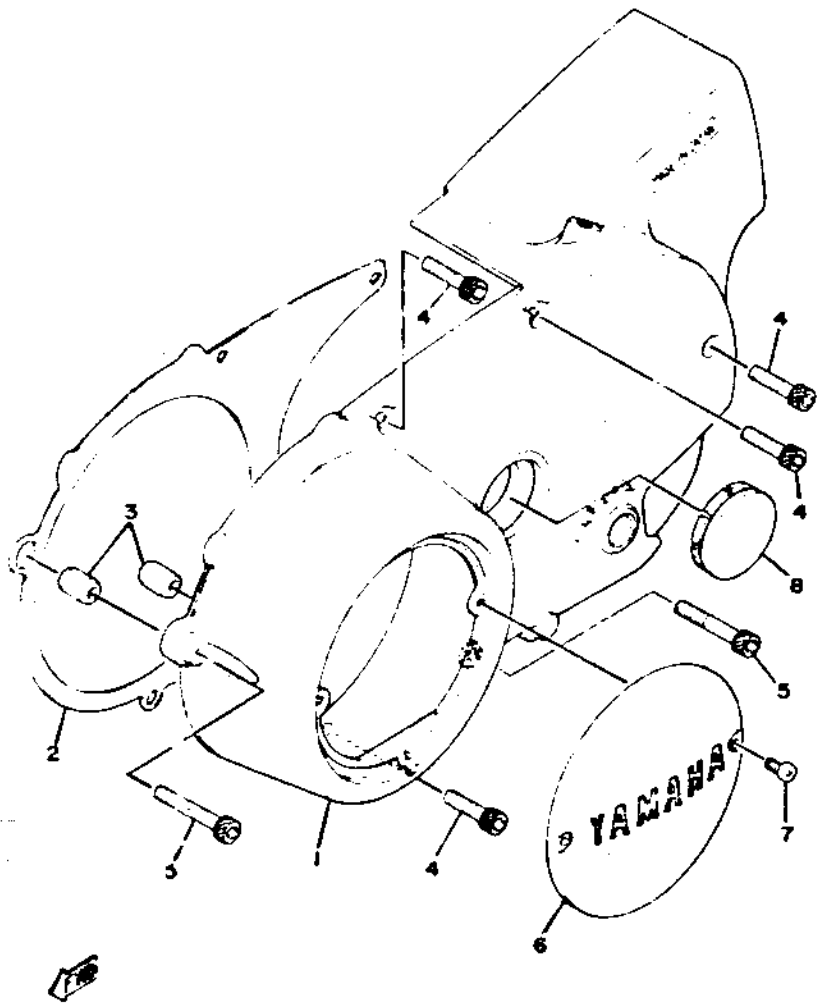

CRANKCASE COVER 1

Ref. No.	Part Number	Description	Qty.	Remarks
1	584-15411-00-00	COVER, crankcase 1.....	1	
2	306-15461-00-00	GASKET, crankcase cover 2	1	
3	91830-22016-00	PIN, dowel.....	2	
4	91311-06025-00	BOLT.....	4	
5	91311-06040-00	BOLT.....	2	
6	256-15425-00-00	COVER, generator 2	1	
7	98501-05010-00	SCREW, panhead (98503-05010)	2	
8	256-15417-01-00	COVER, adjusting	1	

CRANKCASE COVER 2

Ref. No.	Part Number	Description	Qty.
1	4E3-15421-00-00	COVER, crankcase 2.....	1
2	2H7-15361-00-00	GAUGE, level.....	1
3	256-15451-00-00	GASKET, crankcase cover.....	1
4	91830-22016-00-00	PIN, dowel.....	2
5	91311-06075-00-00	BOLT.....	4
6	91311-06040-00-00	BOLT.....	1
7	91311-06025-00-00	BOLT.....	5
8	90430-06014-00-00	GASKET.....	4
9	256-15416-02-00	COVER, oil pump.....	1
10	256-15456-00-00	GASKET.....	1
11	91311-06025-00-00	BOLT.....	2