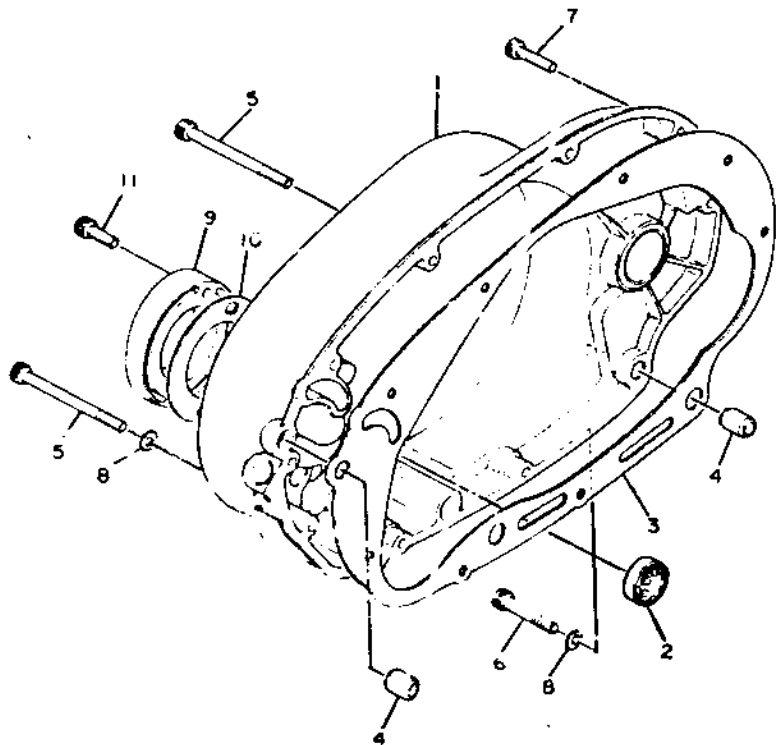

CRANKCASE COVER 1

Ref. No.	Part Number	Description	Qty.	Remarks
1	584-15411-00-00	COVER, crankcase 1.....	1	
2	306-15461-00-00	GASKET, crankcase cover 2	1	
3	91830-22016-00	PIN, dowel.....	2	
4	91311-06025-00	BOLT.....	4	
5	91311-06040-00	BOLT.....	2	
6	256-15425-00-00	COVER, generator 2	1	
7	98501-05010-00	SCREW, panhead (98503-05010)	2	
8	256-15417-01-00	COVER, adjusting	1	

CRANKCASE COVER 2

Ref. No.	Part Number	Description	Qty.
1	4E3-15421-00-00	COVER, crankcase 2.....	1
2	2H7-15361-00-00	GAUGE, level.....	1
3	256-15451-00-00	GASKET, crankcase cover.....	1
4	91830-22016-00-00	PIN, dowel.....	2
5	91311-06075-00-00	BOLT.....	4
6	91311-06040-00-00	BOLT.....	1
7	91311-06025-00-00	BOLT.....	5
8	90430-06014-00-00	GASKET.....	4
9	256-15416-02-00	COVER, oil pump.....	1
10	256-15456-00-00	GASKET.....	1
11	91311-06025-00-00	BOLT.....	2