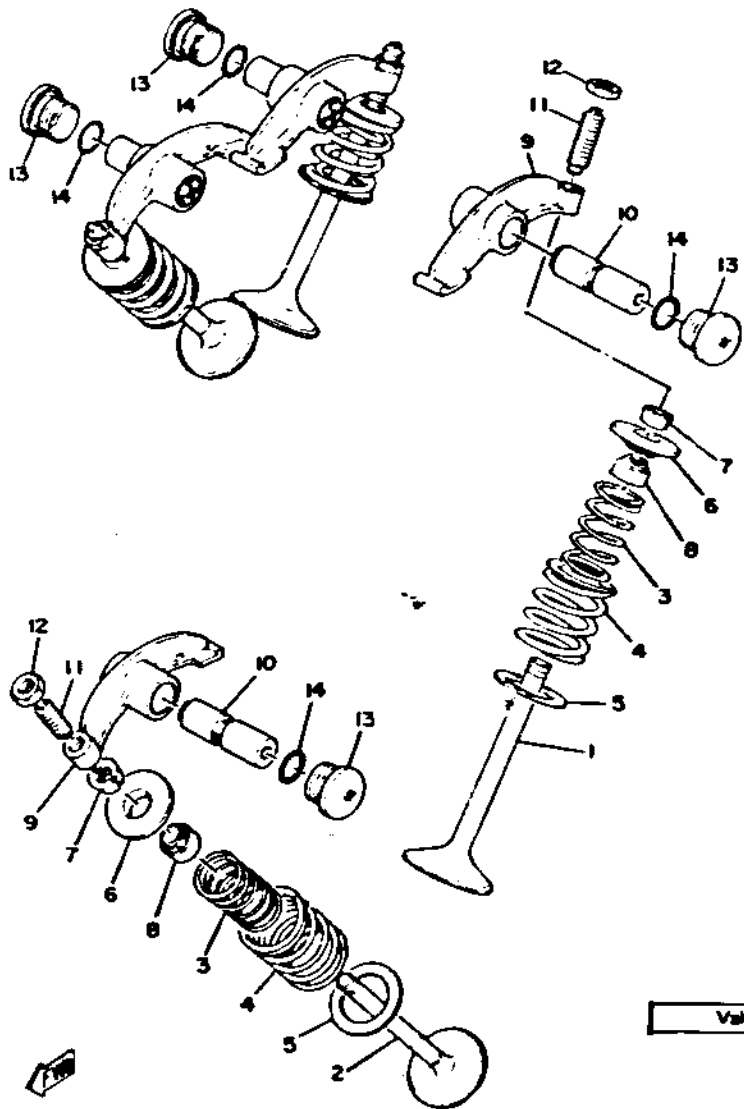

VALVE

Ref. No.	Part Number	Description	Qty.	Re
1	341-12111-04-00	VALVE, intake	2	
2	341-12121-01-00	VALVE, exhaust.....	2	
3	90501-29284-00	SPRING, compression	4	
4	90501-42286-00	SPRING, compression	4	
5	256-12116-01-00	SEAT, valve spring.....	4	
6	256-12117-02-00	RETAINER, valve spring (256-12117-01)	4	
7	341-12118-00-00	COTTER, valve.....	8	
8	341-12119-02-00	SEAL, valve stem.....	4	
9	306-12151-00-00	ARM, valve rocker (256-12151-00)	4	
10	256-12156-01-00	SHAFT, rocker.....	4	
11	90149-08098-00	SCREW, valve adjusting (583-12159-00)	4	
12	90173-08173-00	NUT.....	4	
13	90340-18017-00	PLUG, straight screw	4	
14	93210-17143-00	O-RING.....	4	

Valve Clearance (Cold) Intake / Exhaust

0.08mm / 0.15mm