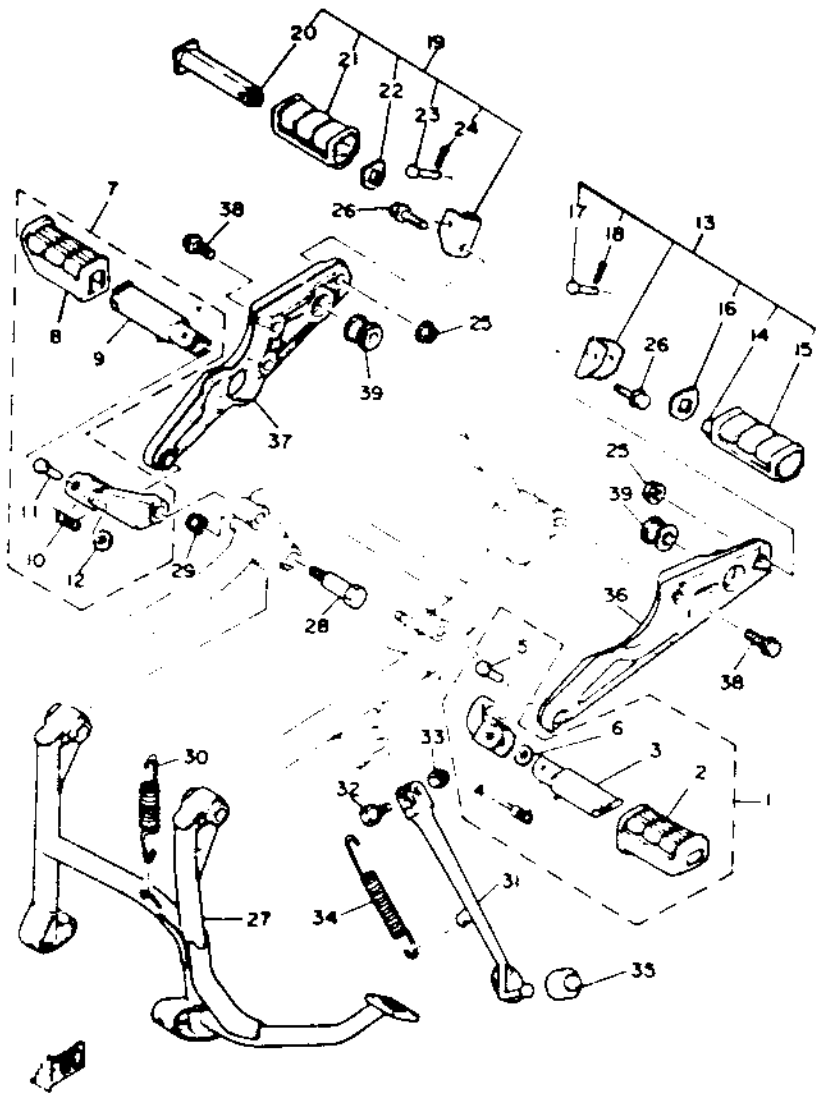

STAIR FOOTREST

Ref. No.	Part Number	Description	Qty.
1	4R1-27410-00-00	FRONT FOOTREST ASS'Y (L.H.)	1
2	3H5-27413-01-00	. COVER, footrest.....	1
3	3H5-27451-00-00	. FOOTREST	1
4	90508-20023-00	. SPRING, torsion.....	1
5	90243-08006-00	. PIN.....	1
6	90201-06042-00	. WASHER, plate	1
7	4R1-27420-00-00	FRONT FOOTREST ASS'Y (R.H.)	1
8	3H5-27413-01-00	. COVER, footrest.....	1
9	3H5-27461-00-00	. FOOTREST	1
10	90508-20023-00	. SPRING, torsion.....	1
11	90243-08006-00	. PIN.....	1
12	90201-06042-00	. WASHER, plate	1
13	3H5-27430-01-00	REAR FOOTREST ASS'Y 1	1
14	3H5-27431-00-00	. FOOTREST, rear 1	1
15	3H5-27433-00-00	. COVER, rear footrest.....	1
16	90209-18190-00	. WASHER.....	1
17	91701-06035-00	. PIN, clevis.....	1
18	91401-16015-00	. PIN, cotter (91401-16012)	1
19	3H5-27440-01-00	REAR FOOTREST ASS'Y 2	1
20	3H5-27441-00-00	. FOOTREST, rear 2	1