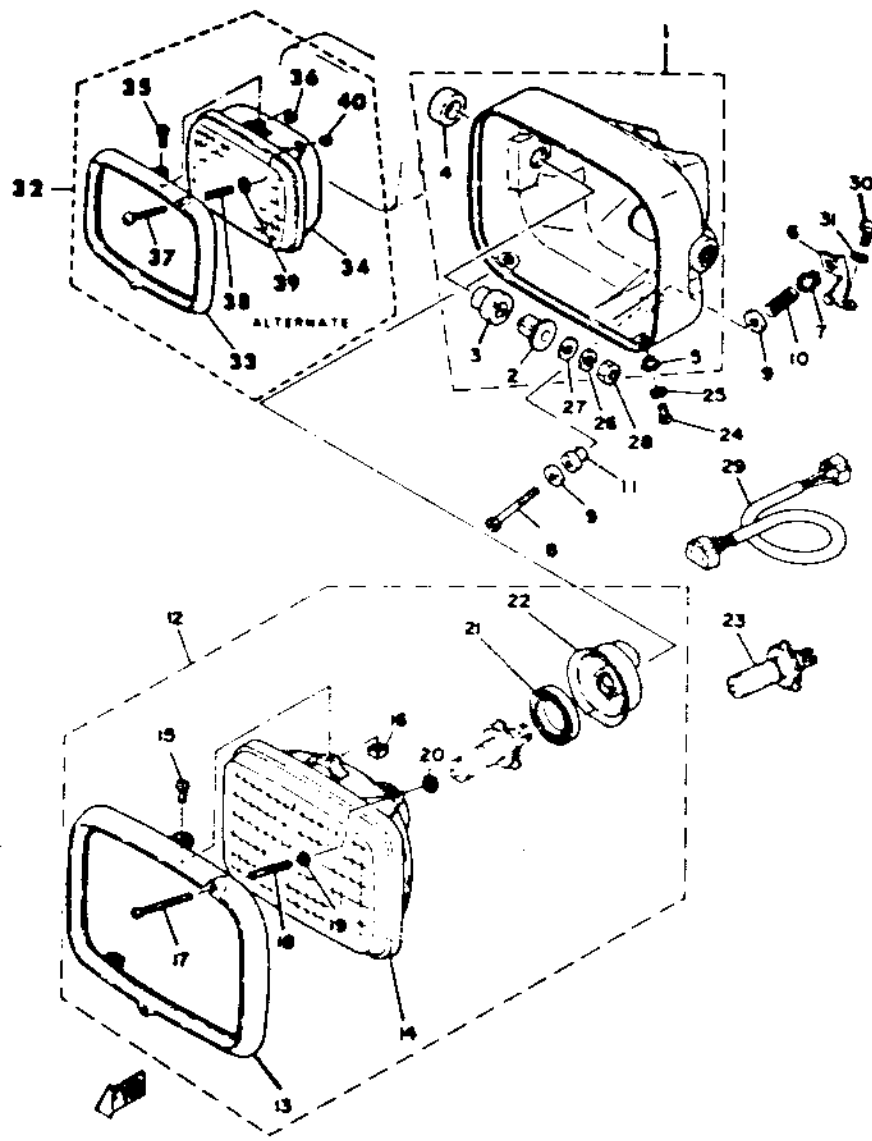

Ref. No.	Part Number	Description	Qty.
1	2H7-84330-00-98	BODY ASS'Y	1
2	2H7-84338-00-00	. COLLAR, body fitting	2
3	2H7-84366-00-00	. DAMPER, headlight 1	2
4	2H7-84367-00-00	. DAMPER, headlight 2	2
5	1L9-84327-60-00	. COLLAR, body fitting	2
6	2H7-84318-00-00	STAY, headlight 1	1
7	2H7-84334-00-00	NUT, adjusting	1
8	2H7-84337-00-00	BOLT, special	1
9	2H7-84327-00-00	WASHER, special	2
10	2H7-84335-00-00	SPRING	1
11	2H7-84354-00-00	GROMMET	1
12	2H7-84303-A0-00	HEADLIGHT UNIT ASS'Y	1
13	2H7-84315-00-00	. RIM, headlight	1
14	2H7-84320-A0-00	. LENS ASS'Y	1
15	98503-05012-00	. SCREW, pan head (98501-05012)	1
16	2H9-84326-00-00	. NUT	1
17	1L9-84331-60-00	. SCREW, rim adjusting	2
18	1L9-84332-60-00	. SPRING, screw	2
19	92901-04600-00	. WASHER, plate	2
20	1L9-84334-60-00	. NUT, adjusting	2

LIGHTING SYSTEM	
Headlight / Taillight / Signal Rating	12V60-50W / 12V27-8W / 12V27W

HEADLIGHT

Ref. No.	Part Number	Description	Qty.
21	2H9-84371-00-00	HOLDER, bulb.....	1
22	2H9-84397-00-00	COVER, socket.....	1
23	5V2-84314-00-XX	BULB (12V-60/55W) (2F9-84314-00).....	1
24	98501-05016-00	SCREW, pan head (98506-05016)	2
25	92906-05100-00	WASHER, spring.....	2
26	92903-08100-00	WASHER, spring (92901-08100)	2
27	92903-08200-00	WASHER, plain (92901-08200)	2
28	95301-08600-00	NUT.....	2
29	2H7-84359-00-00	CORD, headlight.....	1
30	97301-06016-00	BOLT.....	1
31	92903-06100-00	WASHER, spring (92901-06100)	1
32	2H7-84310-60-00	HEADLIGHT UNIT ASS'Y.....	1
33	2H7-84315-00-00	RIM, headlight.....	1
34	2H7-84320-60-00	LENS ASS'Y (12V-65/50W)....	1
35	98503-05012-00	SCREW, pan head (98501-05012).....	1
36	2H9-84326-00-00	NUT.....	1
37	1L9-84331-60-00	SCREW, rim adjusting.....	2
38	1L9-84332-60-00	SPRING, screw.....	2
39	92901-04600-00	WASHER, plate.....	2
40	1L9-84334-60-00	NUT, adjusting.....	2