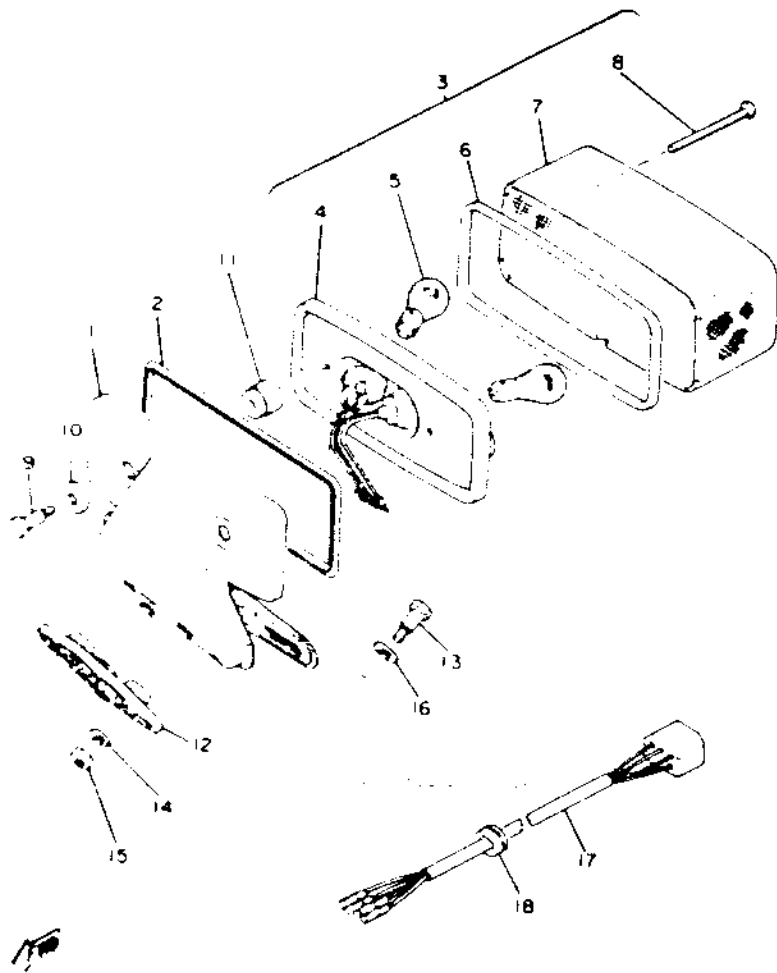

TAILLIGHT

Ref. No.	Part Number	Description	Qty.
1	2H7-84751-60-93	BRACKET, license	1
2	2H7-84742-00-00	SEAT, base	1
3	1A0-84710-60-00	TAILLIGHT UNIT ASS'Y.	1
4	1A0-84711-60-00	BASE, taillight	1
5	256-84714-61-00	BULB (12V-27/8W)	2
6	1A0-84723-60-00	GASKET, tail lens	1
7	1A0-84721-60-00	LENS, taillight	1
8	1A0-84724-60-00	SCREW, lens fitting	2
9	2H7-84752-00-00	BOLT, fitting	2
10	2H7-84754-00-00	WASHER, special	2
11	2H7-84753-00-00	DAMPER	2
12	2H7-84736-00-00	DAMPER, tail	1
13	90109-06021-00	BOLT	3
14	92903-06100-00	WASHER, spring (92901-06100)	3
15	95301-06600-00	NUT	3
16	92903-08200-00	WASHER, plain (92901-08200)	3
17	2H7-84717-00-00	CORD, taillight	1
18	90480-15061-00	GROMMET	1