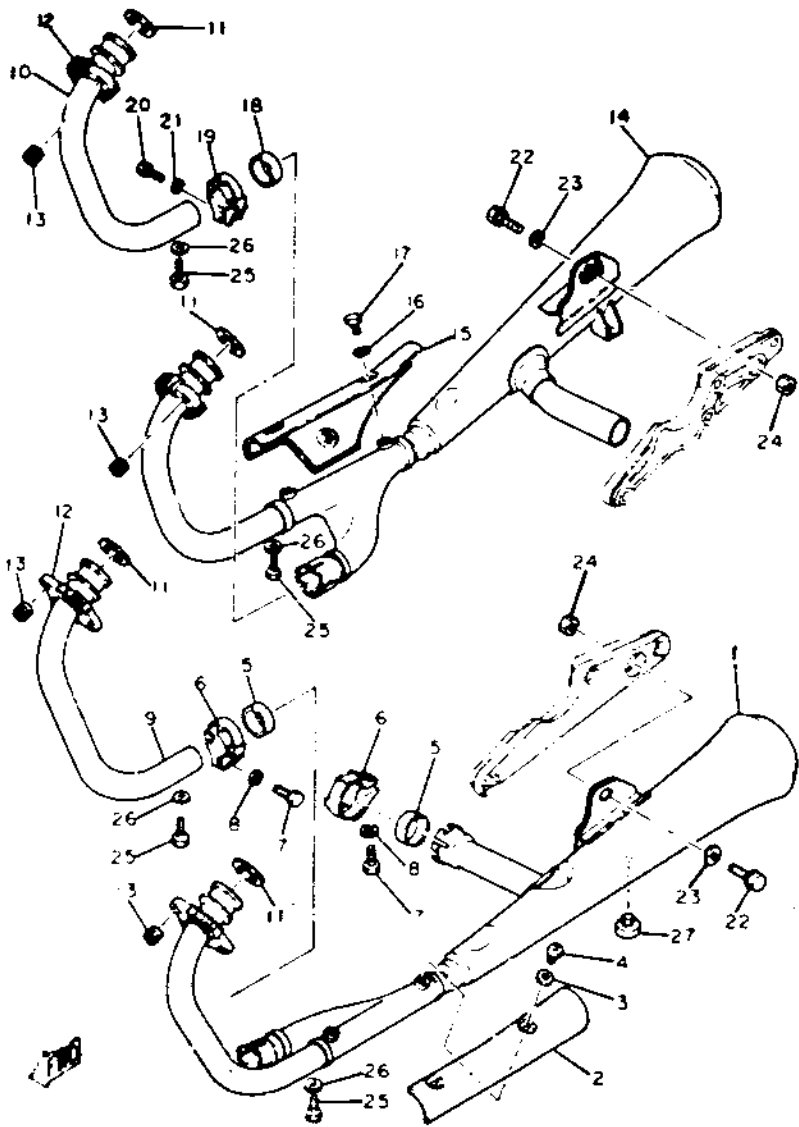

EXHAUST

Ref. No.	Part Number	Description	Qty.
1	3H3-14710-03-00	MUFFLER ASS'Y 1	1
2	3H3-14718-00-00	PROTECTOR, muffler 1	1
3	90201-06042-00	WASHER, plate	3
4	98903-06008-00	SCREW, bind	3
5	1L9-14714-01-00	GASKET, muffler	2
6	2H9-14715-00-00	BAND, muffler	2
7	97311-08025-00	BOLT	2
8	92901-08600-00	WASHER, plate	2
9	2H7-14621-02-00	PIPE, exhaust 2	1
10	2H7-14631-02-00	PIPE, exhaust 3	1
11	341-14613-00-00	GASKET, exhaust pipe	4
12	2H7-14612-00-00	NUT, ring	2
13	90179-08273-00	NUT	8
14	3H3-14720-03-00	MUFFLER ASS'Y 2	1
15	3H3-14728-00-00	PROTECTOR, muffler 2	1
16	90201-06042-00	WASHER, plate	3
17	98903-06008-00	SCREW, bind	3
18	1L9-14714-01-00	GASKET, muffler	1
19	2H9-14725-00-00	BAND, muffler	1
20	97311-08025-00	BOLT	1
21	92901-08600-00	WASHER, plate	1
22	95801-10040-00	BOLT, flange	2
23	90201-10669-00	WASHER, plate	2
24	90179-10276-00	NUT	2
25	97313-06012-00	BOLT (97311-06012)	4
26	92901-06600-00	WASHER, plate	4
27	1A0-27114-00-00	STOPPER, main stand	1