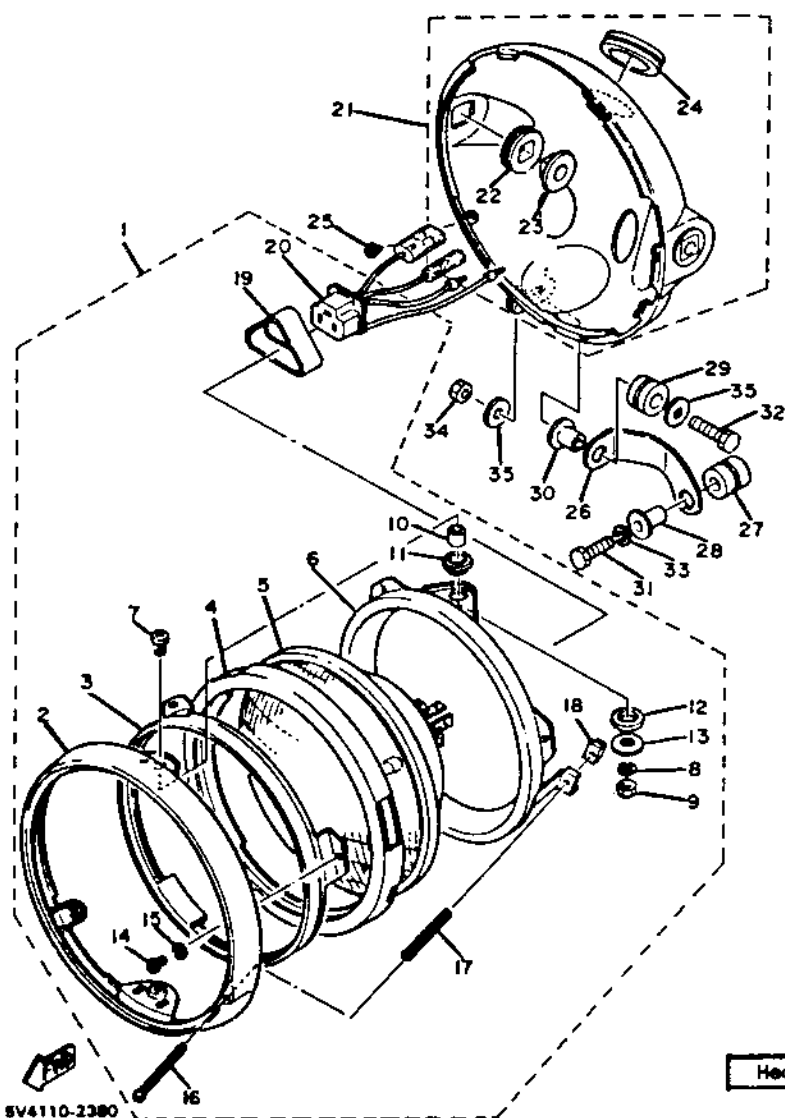

5V4110-2380

Ref. No.	Part Number	Description	Qty.
1	584-84310-61-00	HEADLIGHT UNIT ASS'Y.....	1
2	341-84315-40-00	. RIM, headlight	1
3	447-84395-60-00	. RING, retaining.....	1
4	447-84322-60-00	. GASKET, lens	1
5	341-84320-60-00	. LENS ASS'Y (12V-50/40W) ...	1
6	584-84394-61-00	. RING, mounting	1
7	584-84398-60-00	. SCREW, mounting ring	2
8	92903-05100-00	. WASHER, spring	2
9	95301-05600-00	. NUT	2
10	584-84392-60-00	. COLLAR 1	2
11	584-84393-60-00	. DAMPER, mounting ring	2
12	584-84399-60-00	. DAMPER, mounting ring 1	2
13	90201-05032-00	. WASHER, plate	2
14	98501-04008-00	. SCREW, pan head	3
15	92901-04100-00	. WASHER, spring	3
16	447-84331-61-00	. SCREW, rim adjusting.....	1
17	447-84332-60-00	. SPRING, screw.....	1
18	198-84334-60-00	. NUT, adjusting	1
19	341-84397-61-00	. COVER, socket.....	1
20	371-84312-60-00	. SOCKET.....	1

Headlight / Taillight / Signal Rating

12V50-40W / 12V27-8W / 12V27W

Ref. No.	Part Number	Description	Qty.
21	584-84330-62-93	BODY ASS'Y	1
22	584-84345-60-00	. DAMPER, headlight	2
23	584-84338-60-00	. COLLAR, body fitting	2
24	214-84153-60-00	. GROMMET, wireharness	3
25	90152-05005-00	SCREW, countersunk	2
26	2M0-84318-00-00	STAY, headlight 1	1
27	90480-14244-00	GROMMET	1
28	90387-07549-00	COLLAR	1
29	90480-14102-00	GROMMET	1
30	90387-06388-00	COLLAR	1
31	97301-06025-00	BOLT	1
32	97306-06030-00	BOLT	1
33	92903-06100-00	WASHER, spring	1
34	95306-06600-00	NUT	1
35	90201-06552-00	WASHER, plate	2

Headlight / Taillight / Signal Rating	12V50-40W / 12V27-8W / 12V27W
---------------------------------------	-------------------------------