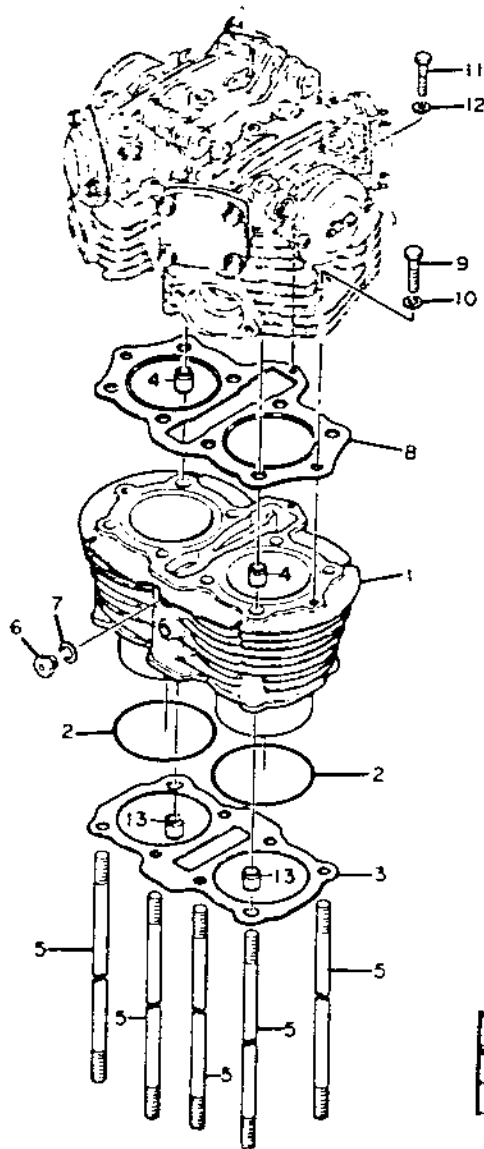

CYLINDER

Ref. No.	Part Number	Description	Qty.
1	4M4-11310-00-00	CYLINDER	1
2	93210-82153-00	O-RING	2
3	256-11351-01-00	GASKET, cylinder	1
4	91830-24016-00	PIN, dowel	2
5	90116-10108-00	BOLT, stud	8
6	256-11395-02-00	HOLDER	2
7	90430-11033-00	GASKET	2
8	306-11181-00-00	GASKET, cylinder head 1	1
9	97321-08035-00	BOLT	2
10	92901-08600-00	WASHER, plate	2
11	97313-06035-00	BOLT	1
12	92903-06200-00	WASHER, plain	1
13	91830-24016-00	PIN, dowel	2

Initial Engine Number / Frame Number	5V4-100101 / JYA5V400()DA100101
Bore/Stroke/Number Cylinders/Displacement	75mm / 74mm / 2 / 653cc
Compression Ratio/Compression Pressure Min~Max	8.7:1 / 9.5 ~ 11.5 kg/cm ²