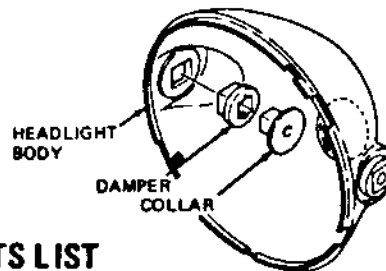

INTERCHANGEABILITY CHART

NEW PART NUMBER	ORIGINAL PART NUMBER	ORIGINAL PART NUMBER													
		SPEEDOMETER					TACHOMETER								
		447-83570-40-00	371-83570-40-00	371-83570-41-00	371-83570-42-00	360-83570-40-00	360-83570-41-00	447-83540-00-00	371-83540-00-00	371-83540-01-00	371-83540-02-00	360-83540-00-00	360-83540-01-00	371-83507-70-00	371-83508-70-00
SPEEDOMETER	371-83570-41-00		X												
	371-83570-42-00	X		X											
	371-83570-43-00				X										
	360-83570-41-00					X									
	360-83570-43-00						X								
	447-83540-02-00							X							
	371-83540-01-00								X						
	371-83540-02-00									X					
	371-83540-03-00										X				
	360-83540-01-00											X			
	360-83540-03-00												X		
	371-83507-71-00														X
COVER, SPEEDO	371-83508-72-00	X		X											
	371-83507-09-00													X	
	360-83507-01-00							X							
	360-83507-02-00														
	371-83508-71-00 COVER, TACH								X						X
	360-83572-00-00 COLLAR	X	X			X	X		X			X			

Below are lists of speedometers and tachometers that will be superseded automatically stock under original parts numbers is sold out.

SPEEDOMETERS

ORIGINAL PART NUMBER	TO BE SUPERCEDED TO
447-83570-40-00	371-83570-43-00
371-83570-41-00	371-83570-43-00
371-83570-42-00	371-83570-43-00
360-83570-41-00	360-83570-43-00

TACHOMETERS

ORIGINAL PART NUMBER	TO BE SUPERCEDED TO
447-83540-00-00	447-83540-02-00
371-83540-01-00	371-83540-02-00
371-83540-02-00	371-83540-03-00
360-83540-01-00	360-83540-03-00

GENERAL M6-028 HEAD LAMP DAMPER AND COLLAR AVAILABILITY

Head lamp body dampers and collars are now available for the following models.

PARTS LIST

MODEL	PART NUMBER	DESCRIPTION	PRICE
RD608, DT125B, DT175B DT250B, DT400B	214-84145-80-00	COLLAR	
	214-84143-80-00	DAMPER	
RD125B, RD125C RS100B	507-84338-80-00	COLLAR	
	214-84143-80-00	DAMPER	
RD250B, RD350B XS500B	214-84145-80-00	COLLAR	
	258-84345-80-00	DAMPER	
XS650B	447-84338-80-00	COLLAR	
	447-84345-80-00	DAMPER	