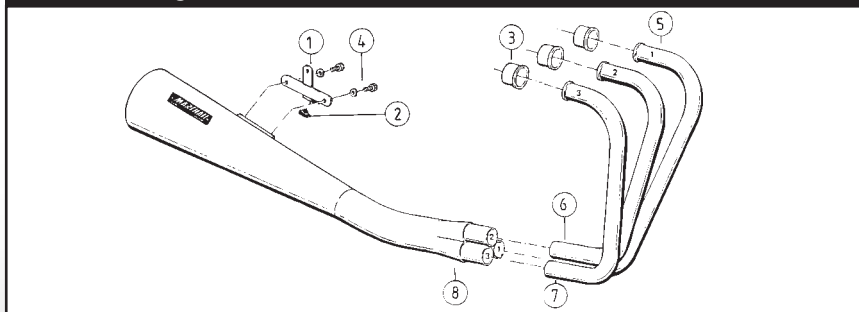

YAMAHA

XS 750

TECHNICAL DATA

Model :Yamaha XS 750
Type :1T5
System :Marshall Deeptone, 3-1 system
Mufflerstyle :Chrome, Street Legal

Marshall Deeptone
Orderno. 56.300406

3 into 1 system

Orderno.: 56.300406

PRODUCTLIST

Pos.	Qty	Description	Partno.
1	1	Mounting bracket	60.4005
2	1	Bumper, rubber	10.1001
3	3	Collar	13.1105
4	2	Bolt M8x16, DIN 933	1021
2		Washer M8, DIN 125A	2005
5	1	Downpipe	1Y7
6	1	Downpipe	2Y7
7	1	Downpipe	3Y7
8	1	Muffler	31.5057