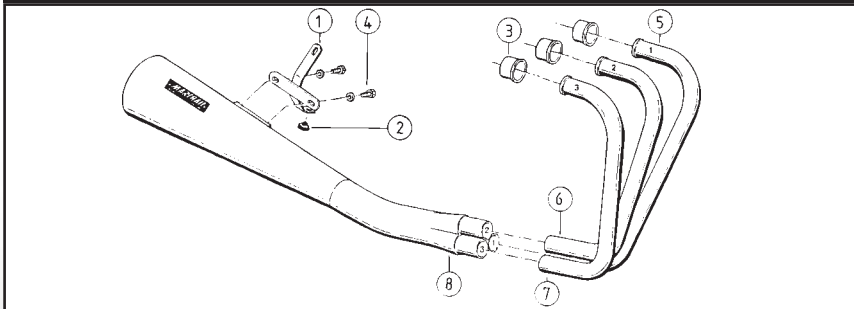

YAMAHA

XS 850

TECHNICAL DATA

Model :Yamaha XS 850
Type :4E2
System :Marshall Deeptone, 3-1 system
Mufflerstyle :Chrome, Street legal

Orderno.
56.300407

Marshall Deeptone

3 into 1 system

Orderno.: 56.300407

PRODUCTLIST

Pos.	Qty	Description	Partno.
1	1	Mounting bracket	60.4006
2	1	Bumper, rubber	10.1001
3	3	Collar	13.1105
4	2	Bolt M8x16, DIN 933	1021
		Springwasher M8, DIN 127B 2004	
5	1	Downpipe	1Y7
6	1	Downpipe	2Y7
7	1	Downpipe	3Y7
8	1	Muffler	31.5057